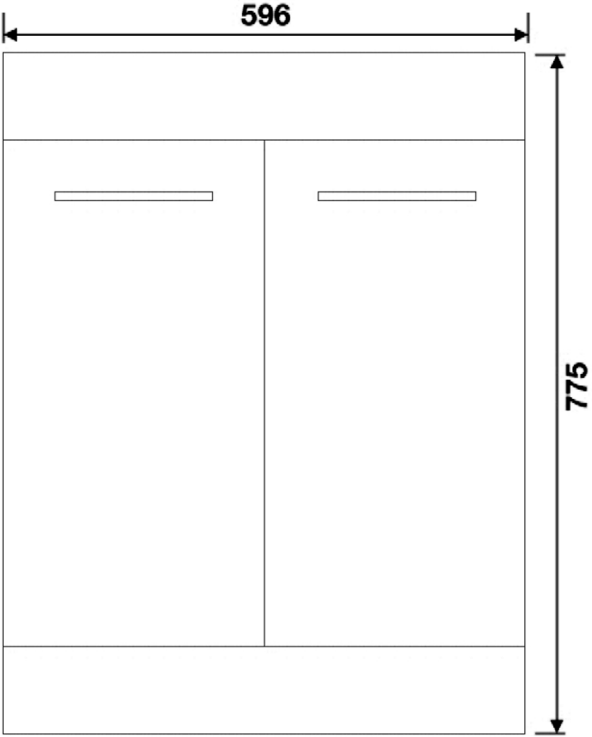

Angelo Series

600mm floor mounted basin unit 2 door

TAN-203

tissino

Designed to Inspire
Made to Experience

tissino

T 0345 582 8000
E info@tissino.co.uk
W tissino.co.uk

2 Lyncastle Road
Appleton Thorn
Warrington WA4 4SN