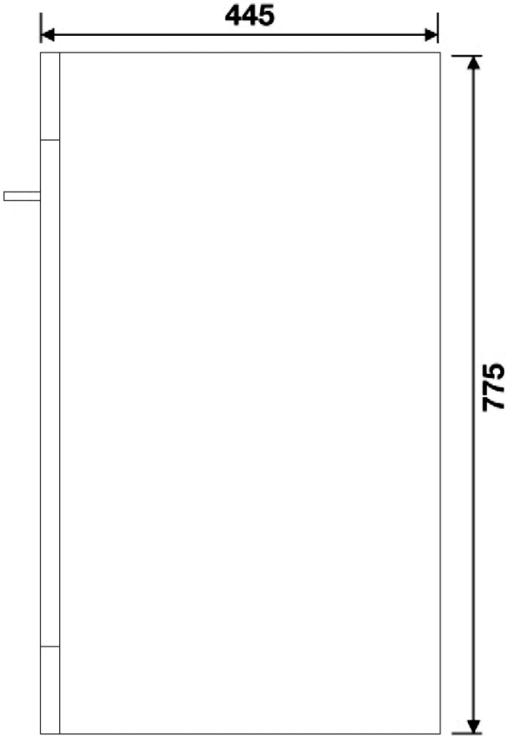

Angelo Series

600mm floor mounted basin unit 2 door

TAN-203

tissino

Designed to Inspire
Made to Experience

tissino

T 0345 582 8000
E info@tissino.co.uk
W tissino.co.uk

2 Lyncastle Road
Appleton Thorn
Warrington WA4 4SN