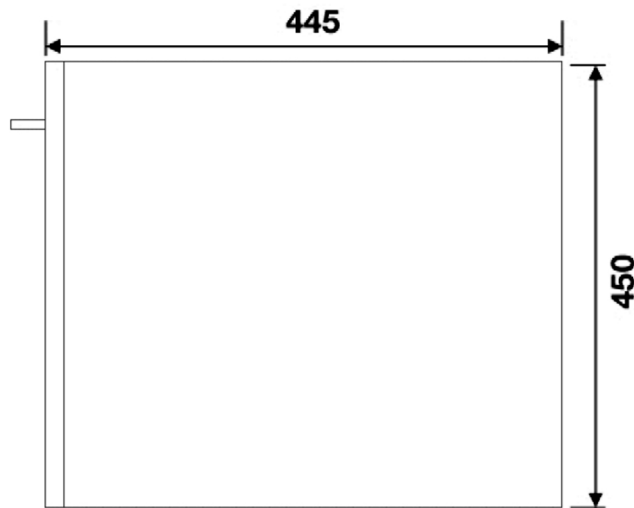

Angelo Series

700mm wall hung basin unit

TAN- 202

TISSINO

Designed to Inspire
Made to Experience

TISSINO

T 0345 582 8000
E info@tissino.co.uk
W tissino.co.uk

2 Lyncastle Road
Appleton Thorn
Warrington WA4 4SN