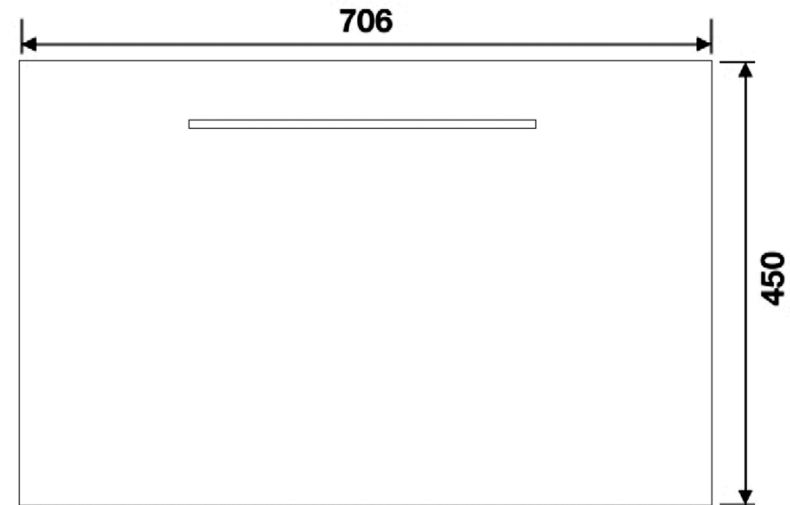

Angelo Series

700mm wall hung basin unit

TAN- 202

TISSINO

Designed to Inspire
Made to Experience

TISSINO

T 0345 582 8000
E info@tissino.co.uk
W tissino.co.uk

2 Lyncastle Road
Appleton Thorn
Warrington WA4 4SN