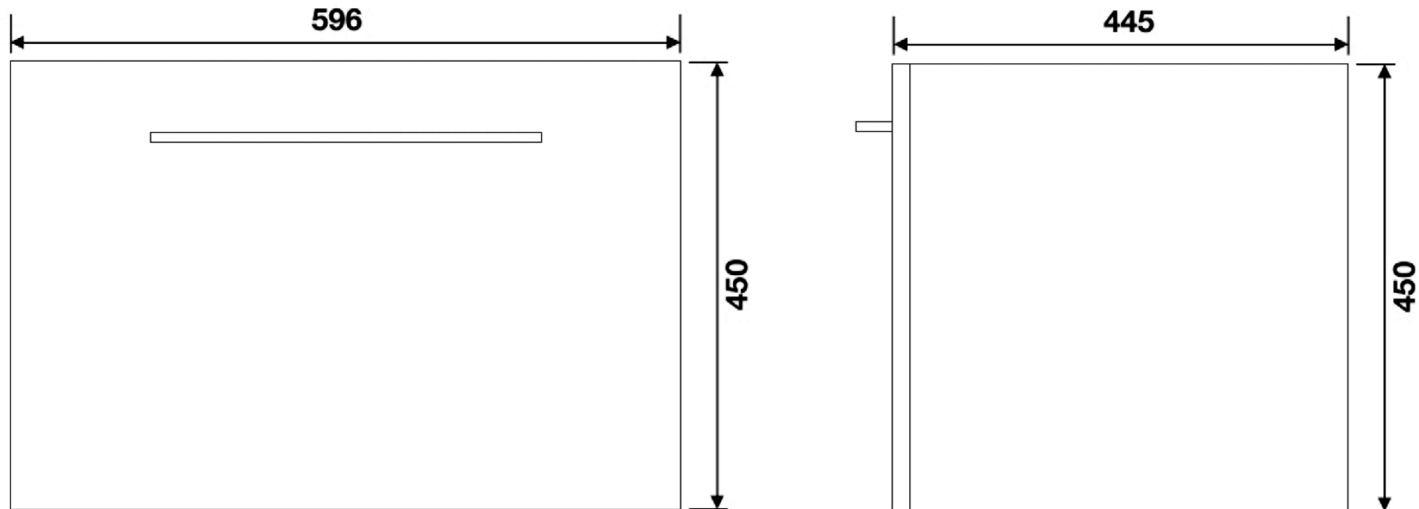

Angelo Series

600mm wall hung basin unit

TAN- 201

TISSINO

Designed to Inspire
Made to Experience

TISSINO

T 0345 582 8000
E info@tissino.co.uk
W tissino.co.uk

2 Lyncastle Road
Appleton Thorn
Warrington WA4 4SN