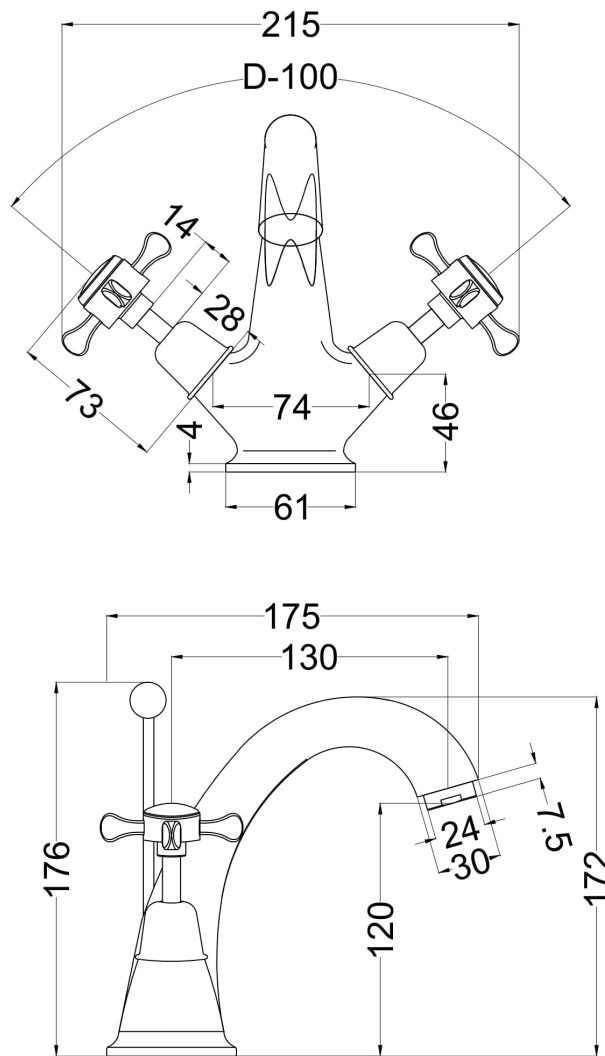

### Product Dimensions

Height (mm):	172
Width (mm):	215
Depth (mm):	185
Length (mm):	
Nett Weight (kg):	2.5

### Packaging Dimensions

Height (mm):	120
Width (mm):	215
Depth (mm):	390
Gross Weight (kg):	2.5

### Outer Box Dimensions (If Applicable)

Height (mm):	400
Width (mm):	460
Depth (mm):	430
Length (mm):	

### Product Details

Country of Origin:	United Kingdom
Fitting Instruction:	No
Product Material:	Brass
Control Type:	Manual
Waste Included:	Waste Included
Waste Type:	Pop-Up
WRAS Approval: No	Approval No: N/A
Valve/Cartridge Type:	1/4 Turn Ceramic Disc
Colour/Finish:	Chrome
Mount Type:	Deck
Operating Pressure (bar):	0.1
Flow Rates: (Litres Per Min)	0.1 bar: 6.4 0.5 bar: 16.2 1 bar: 23.4 2 bar: 33.5 3 bar: 41
Pipe Size:	15 mm (1/2" Bsp)
Pipe Centres:	N/A