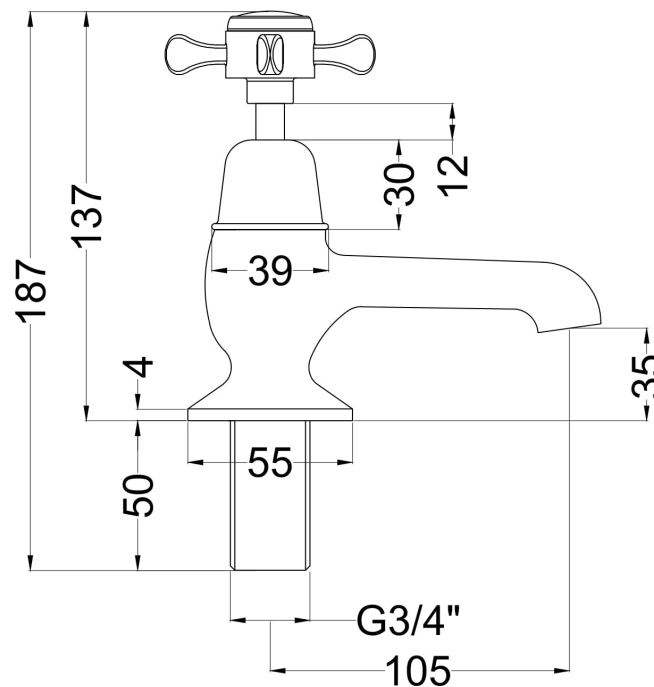

Sales Code: SEL302DX

Description: Selby Xhead Bath Taps

Product Dimensions

Height (mm):	137
Width (mm):	66
Depth (mm):	119
Length (mm):	
Nett Weight (kg):	1.9

Packaging Dimensions

Height (mm):	55
Width (mm):	160
Depth (mm):	260
Gross Weight (kg):	1.9

Packaging Data

Box Colour:	White Cardboard Box
Box Qty:	1
Label Size:	100 x 50
Label Colour:	White Label
Label Qty:	1

Outer Box Dimensions (If Applicable)

Height (mm):	300
Width (mm):	270
Depth (mm):	500
Length (mm):	
Gross Weight (kg):	
Barcode:	5056462623801

Product Details

Country of Origin:	United Kingdom
Fitting Instruction:	No
Product Material:	Brass
Control Type:	Manual
Waste Included:	Waste Not Included
Waste Type:	Not Applicable
WRAS Approval: No	Approval No: N/A
Valve/Cartridge Type:	1/4 Turn Ceramic Disc
Colour/Finish:	Chrome
Mount Type:	Deck
Operating Pressure (bar):	0.1

Flow Rates: (Litres Per Min)	0.1 bar: 8.4	0.5 bar: 21.3	1 bar: 30.7	2 bar: 43.7	3 bar: 46.8
Pipe Size:	22 mm (3/4" Bsp)				
Pipe Centres:	N/A				