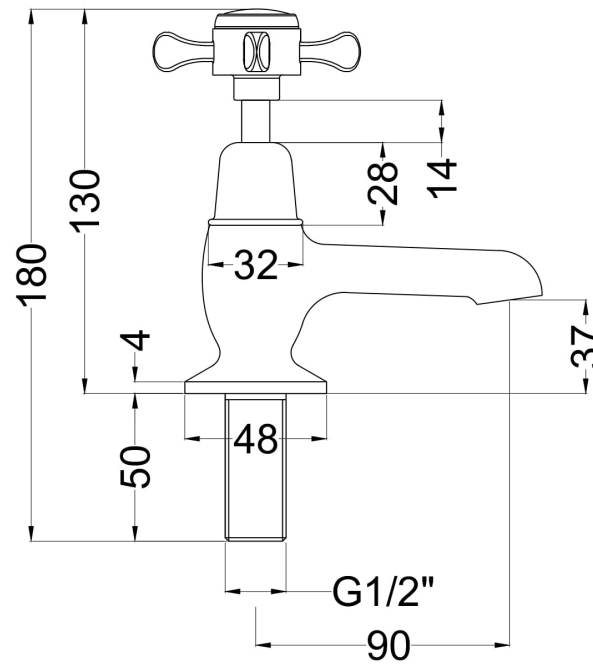

Sales Code: SEL301DX

Description: Selby Xhead Basin Taps

Product Dimensions

Height (mm):	141
Width (mm):	66
Depth (mm):	119
Length (mm):	
Nett Weight (kg):	1.4

Packaging Dimensions

Height (mm):	55
Width (mm):	160
Depth (mm):	260
Gross Weight (kg):	1.4

Packaging Data

Box Colour:	White Cardboard Box
Box Qty:	1
Label Size:	100 x 50
Label Colour:	White Label
Label Qty:	1

Outer Box Dimensions (If Applicable)

Height (mm):	300
Width (mm):	270
Depth (mm):	500
Length (mm):	

Gross Weight (kg):	
Barcode:	5056462623795

Product Details

Country of Origin:	United Kingdom
Fitting Instruction:	No
Product Material:	Brass
Control Type:	Manual
Waste Included:	Waste Not Included
Waste Type:	Not Applicable
WRAS Approval: No	Approval No: N/A
Valve/Cartridge Type:	1/4 Turn Ceramic Disc
Colour/Finish:	Chrome
Mount Type:	Deck
Operating Pressure (bar):	0.1

Flow Rates: (Litres Per Min)	0.1 bar: 4.3	0.5 bar: 11	1 bar: 15,8	2 bar: 22,5	3 bar: 27,5
Pipe Size:	15 mm (1/2" Bsp)				
Pipe Centres:	N/A				