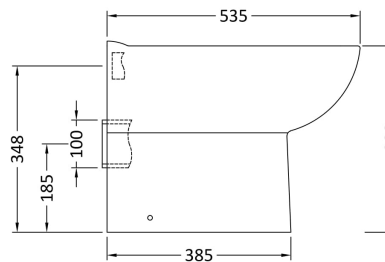

Sales Code: BTW005

Description: Lawton Back To Wall Pan

Product Dimensions

Height (mm):	400
Width (mm):	375
Depth (mm):	535
Nett Weight (kg):	22.1

Packaging Dimensions

Height (mm):	420
Width (mm):	395
Depth (mm):	540
Gross Weight (kg):	22.6

Packaging Data

Box Colour:	Brown Cardboard Box - Printed
Box Qty:	1
Label Size:	100 x 50
Label Colour:	Not Applicable
Label Qty:	2

Outer Box Dimensions (If Applicable)

Height (mm):	
Width (mm):	
Depth (mm):	
Gross Weight (kg):	
Barcode:	5055369032907

Product Details

Country of Origin:	China
Fitting Instruction:	No
Certification:	CE: Yes WRAS: N/A WRAS No: N/A
Product Material:	Vitreous China
Fixing Supplied:	No

Pans/Bidets: Trap Style: P Trap Includes Seat: No

Seats: Seat Type: D-Shape Material: Not Applicable
Function: Not Applicable Hinge Type: Top Fix
Hinge Material: Not Applicable

Cisterns: Operating Type: Not Applicable Fittings: Not Applicable
Lever Type: Not Applicable

Basins: Tap Hole: Not Applicable Chain Stay Hole: Not Applicable
Template: Not Applicable Waste Type Req: Not Applicable
Overflow Inc: Not Applicable Overflow Cover: Not Applicable
Inner Bowl Depth (mm): N/A