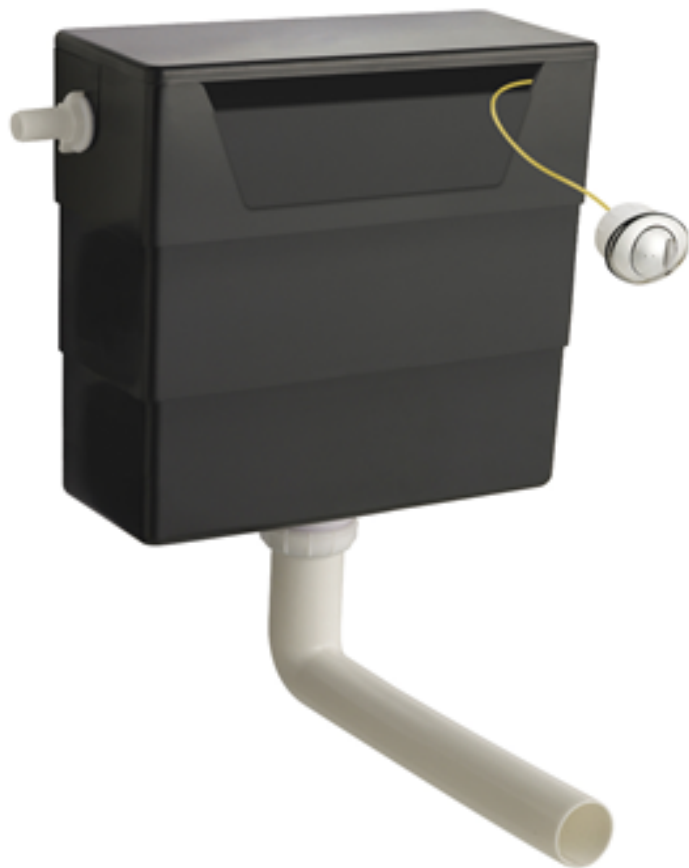

Sales Code: XTY006

Description: Cable Conc Universal Access Cistern

Product Dimensions

Length (mm):	
Width (mm):	303
Height (mm):	334
Depth (mm):	136
Nett Weight (kg):	2.23

Packaging Dimensions

Height (mm):	345
Width (mm):	145
Depth (mm):	320
Gross Weight (kg):	2.23

Packaging Data

Box Colour:	Brown Cardboard Box
Box Qty:	1
Label Size:	100 x 50
Label Colour:	White Label
Label Qty:	2

Outer Box Dimensions (If Applicable)

Height (mm):	
Width (mm):	
Length (mm):	
Depth (mm):	
Gross Weight (kg):	2
Barcode:	5055146182566

Product Details

Country of Origin:	China
Fitting Instruction:	No
CE Certification:	Yes
Product Material:	Hd Polyethylene
Heating Element Wattage:	Not Applicable
Colour/Finish:	Chrome
Product Diameter:	Not Applicable
Connection Size:	1/2" Bsp