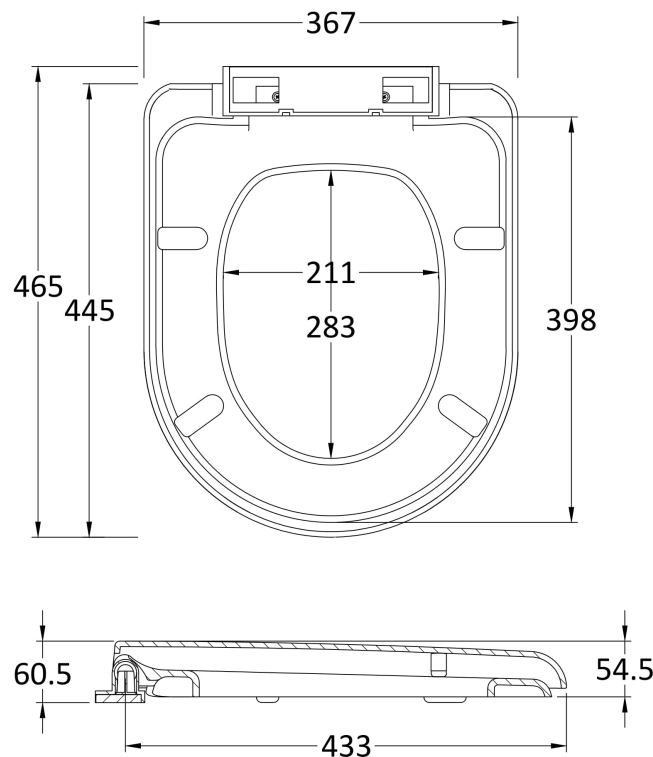

Product Dimensions

Height (mm):	400
Width (mm):	375
Depth (mm):	535
Nett Weight (kg):	22.1

Packaging Dimensions

Height (mm):	420
Width (mm):	395
Depth (mm):	540
Gross Weight (kg):	22.6

Packaging Data

Box Colour:	Brown Cardboard Box - Printed
Box Qty:	1
Label Size:	100 x 50
Label Colour:	Not Applicable
Label Qty:	2

Outer Box Dimensions (If Applicable)

Height (mm):	
Width (mm):	
Depth (mm):	
Gross Weight (kg):	
Barcode:	5055369032907

Product Details

Country of Origin:	China
Fitting Instruction:	No
Certification:	CE: Yes WRAS: N/A WRAS No: N/A
Product Material:	Vitreous China
Fixing Supplied:	No

Sales Code: NTS002

Description: Standard D Shape Seat, Sc, Top Fix

Product Dimensions

Length (mm):	465
Width (mm):	367
Height (mm):	61
Nett Weight (kg):	1.95

Packaging Dimensions

Length (mm):	465
Width (mm):	380
Height (mm):	55
Gross Weight (kg):	2.02

Sales Code: XTY006

Description: Cable Conc Universal Access Cistern

Product Dimensions

Length (mm):	
Width (mm):	303
Height (mm):	334
Depth (mm):	136
Nett Weight (kg):	2.23

Packaging Dimensions

Height (mm):	345
Width (mm):	145
Depth (mm):	320
Gross Weight (kg):	2.23