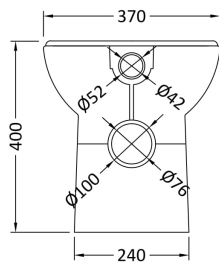

Sales Code: BTW005

Description: Lawton Back To Wall Pan

Product Dimensions

Height (mm):	400
Width (mm):	375
Depth (mm):	535
Nett Weight (kg):	22.1

Packaging Dimensions

Height (mm):	420
Width (mm):	395
Depth (mm):	540
Gross Weight (kg):	22.6

Packaging Data

Box Colour:	Brown Cardboard Box - Printed
Box Qty:	1
Label Size:	100 x 50
Label Colour:	Not Applicable
Label Qty:	2

Outer Box Dimensions (If Applicable)

Height (mm):	
Width (mm):	
Depth (mm):	
Gross Weight (kg):	
Barcode:	5055369032907

Product Details

Country of Origin:	China
Fitting Instruction:	No
Certification:	CE: Yes WRAS: N/A WRAS No: N/A
Product Material:	Vitreous China
Fixing Supplied:	No

Pans/Bidets: Trap Style: P Trap Includes Seat: No

Seats: Seat Type: D-Shape Material: Not Applicable
Function: Not Applicable Hinge Type: Top Fix
Hinge Material: Not Applicable

Cisterns: Operating Type: Not Applicable Fittings: Not Applicable
Lever Type: Not Applicable

Basins: Tap Hole: Not Applicable Chain Stay Hole: Not Applicable
Template: Not Applicable Waste Type Req: Not Applicable
Overflow Inc: Not Applicable Overflow Cover: Not Applicable
Inner Bowl Depth (mm): N/A