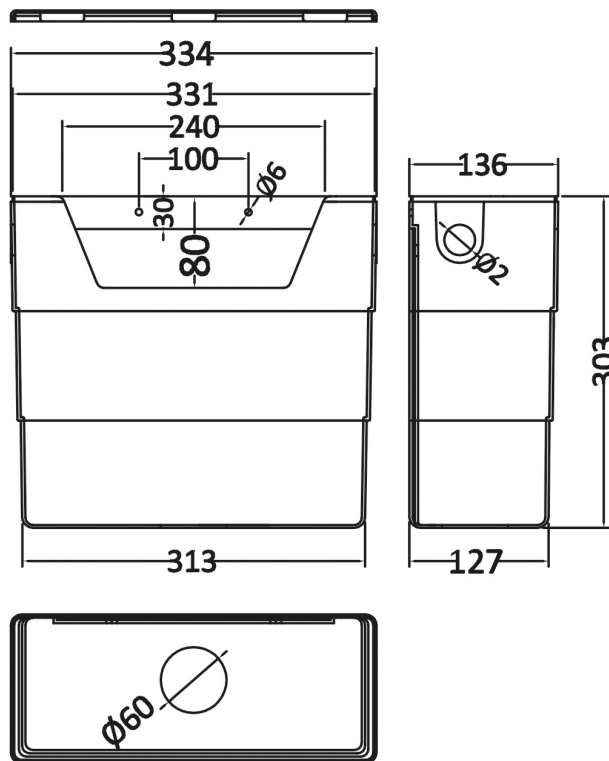

Outer Box Dimensions (If Applicable)

Height (mm):	
Width (mm):	
Depth (mm):	
Gross Weight (kg):	
Barcode:	5055369032907

Product Details

Country of Origin:	China
Fitting Instruction:	No
Certification:	CE: Yes WRAS: N/A WRAS No: N/A
Product Material:	Vitreous China
Fixing Supplied:	No

Sales Code: NTS002

Description: Standard D Shape Seat, Sc, Top Fix

Product Dimensions

Length (mm):	465
Width (mm):	367
Height (mm):	61
Nett Weight (kg):	1.95

Packaging Dimensions

Length (mm):	465
Width (mm):	380
Height (mm):	55
Gross Weight (kg):	2.02

Packaging Data

Box Colour:	White Cardboard Box - Printed
Box Qty:	1
Label Size:	100 x 50
Label Colour:	Not Applicable
Label Qty:	

Outer Box Dimensions (If Applicable)

Length (mm):	580
Width (mm):	490
Height (mm):	400
Gross Weight (kg):	22
Barcode:	5060272824853

Sales Code: XTY006

Description: Cable Conc Universal Access Cistern

Product Dimensions

Length (mm):	
Width (mm):	303
Height (mm):	334
Depth (mm):	136
Nett Weight (kg):	2.23

Packaging Dimensions

Height (mm):	345
Width (mm):	145
Depth (mm):	320
Gross Weight (kg):	2.23