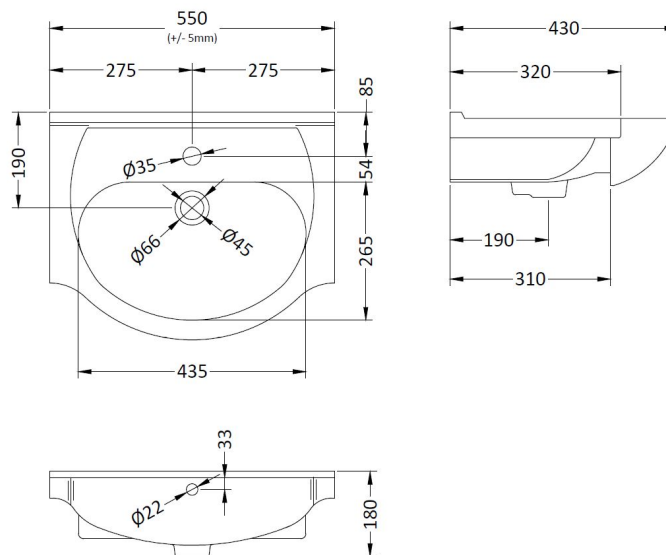

Sales Code: PRC102

Description: 550 Pr Std Basin Unit

Product Dimensions

Height (mm):	781
Width (mm):	520
Depth (mm):	298
Nett Weight (kg):	15.8

Packaging Dimensions

Height (mm):	325
Width (mm):	540
Depth (mm):	815
Gross Weight (kg):	16.8

Packaging Data

Box Colour:	Brown Cardboard Box - Printed
Box Qty:	1
Label Size:	100 x 50
Label Colour:	Not Applicable
Label Qty:	0

Outer Box Dimensions (If Applicable)

Height (mm):	
Width (mm):	
Depth (mm):	
Gross Weight (kg):	
Barcode:	5055369058327

Sales Code: NBC002

Description: Classic 550mm 1T/H Basin

Product Dimensions

Height (mm):	180
Width (mm):	550
Depth (mm):	430
Nett Weight (kg):	13

Packaging Dimensions

Height (mm):	470
Width (mm):	560
Depth (mm):	190
Gross Weight (kg):	13.69

Sales Code: XTY006

Description: Cable Conc Universal Access Cistern

Product Dimensions

Length (mm):	
Width (mm):	303
Height (mm):	334
Depth (mm):	136
Nett Weight (kg):	2.23

Packaging Dimensions

Height (mm):	345
Width (mm):	145
Depth (mm):	320
Gross Weight (kg):	2.23