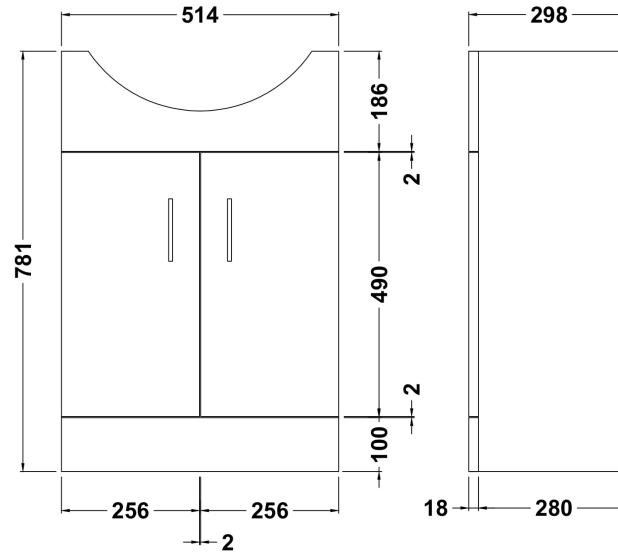

Packaging Dimensions

Height (mm):	325
Width (mm):	525
Depth (mm):	810
Gross Weight (kg):	15.72

Packaging Data

Box Colour:	Brown Cardboard Box - Printed
Box Qty:	1
Label Size:	100 x 50
Label Colour:	Not Applicable
Label Qty:	0

Outer Box Dimensions (If Applicable)

Height (mm):	
Width (mm):	
Depth (mm):	
Gross Weight (kg):	
Barcode:	5055275830055

Product Details

Country of Origin:	China
Fitting Instruction:	No
CE Certification:	N/A
FSC Certified Materials:	Yes
Colour:	Gloss White
Construction Method:	Cam & Wood Dowel
Construction Type:	Rigid
Cabinet Finish:	MFC Painted Gloss
Fascia Finish:	Mdf Painted Gloss
Cabinet Thickness (mm):	16
Fascia Thickness (mm):	18
Drawer Included:	No
Drawer Type:	Not Applicable
No of Shelves:	0
Hinge Type:	Not Applicable
Hinge Included:	No
Adjustable Legs:	No
Fixings Included:	No
Handle Style:	Not Applicable
Waste Shroud:	No
Handle Included:	No
Handle Type:	Not Applicable

Sales Code: PRC102

Description: 550 Pr Std Basin Unit

Product Dimensions

Height (mm):	781
Width (mm):	520
Depth (mm):	298
Nett Weight (kg):	15.8

Packaging Dimensions

Height (mm):	325
Width (mm):	540
Depth (mm):	815
Gross Weight (kg):	16.8

Sales Code: NBC002

Description: Classic 550mm 1T/H Basin

Product Dimensions

Height (mm):	180
Width (mm):	550
Depth (mm):	430
Nett Weight (kg):	13

Packaging Dimensions

Height (mm):	470
Width (mm):	560
Depth (mm):	190
Gross Weight (kg):	13.69