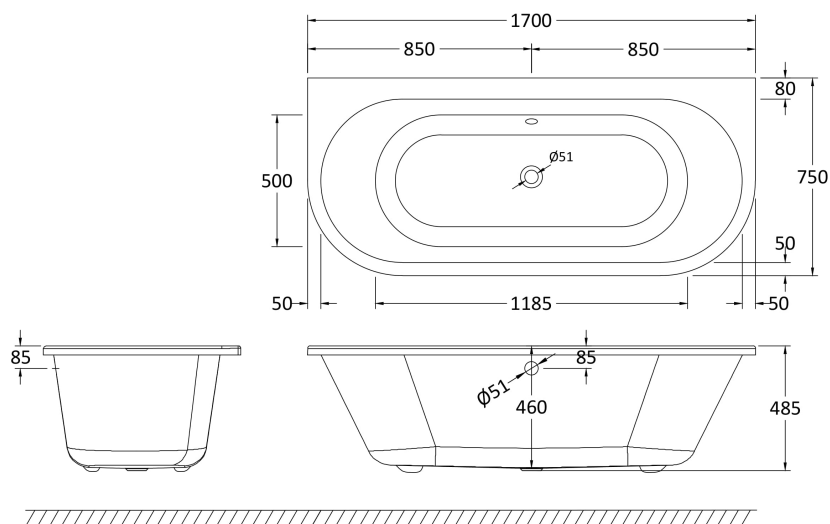

### Packaging Details

Barcode: 5055275834893

**Sales Code:** T2C

**Description:** Pride F/Standing Bath Leg Set C2

**Product Dimensions**

Length (mm):	275
Width (mm):	140
Depth (mm):	120
Nett Weight (kg):	3.9

**Outer Box Dimensions (If Applicable)**

Length (mm):	
Width (mm):	
Height (mm):	
Gross Weight (kg):	
Barcode:	5055369044801

**Product Details**

Country of Origin:	China
Fitting Instruction:	No
Certification:	FSC: N/A      CE: N/A
Material Colour Reference:	Not Applicable
Product Material:	Aluminium
Material Thickness:	N/A
Volume (Ltr):	N/A
Displaced Capacity:	N/A
Leg Set Included:	Not Applicable
Waste Included:	Not Applicable
Drilled/Undrilled:	Not Applicable
Includes Grips:	Not Applicable
Embossed:	Not Applicable
No of Tapholes:	Not Applicable
Anti-Slip:	Not Applicable

### Product Dimensions

Length (mm):	1700
Width (mm):	750
Depth (mm):	485
Nett Weight (kg):	39.5

### Packaging Dimensions

Length (mm):	1720
Width (mm):	770
Depth (mm):	505
Gross Weight (kg):	40