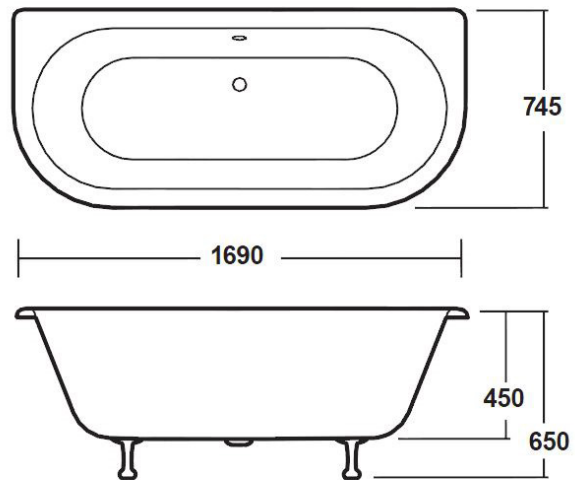

### Packaging Details

Barcode: 5055275834893

**Sales Code:** T2C

**Description:** Pride F/Standing Bath Leg Set C2

**Product Dimensions**

Length (mm):	275
Width (mm):	140
Depth (mm):	120
Nett Weight (kg):	3.9

**Packaging Dimensions**

Length (mm):	465
Width (mm):	460
Depth (mm):	225
Gross Weight (kg):	4.23

**Packaging Data**

Box Colour:	Polystyrene Moulded Box
Box Qty:	1
Label Size:	140 x 100
Label Colour:	White Label
Label Qty:	1

### Product Dimensions

Length (mm):	1700
Width (mm):	750
Depth (mm):	485
Nett Weight (kg):	39.5

### Packaging Dimensions

Length (mm):	1720
Width (mm):	770
Depth (mm):	505
Gross Weight (kg):	40