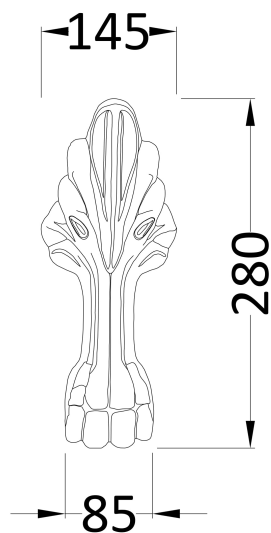

### Packaging Details

Barcode: 5055275834893

**Sales Code:** T2C

**Description:** Pride F/Standing Bath Leg Set C2

**Product Dimensions**

Length (mm):	275
Width (mm):	140
Depth (mm):	120
Nett Weight (kg):	3.9

**Packaging Dimensions**

Length (mm):	465
Width (mm):	460
Depth (mm):	225
Gross Weight (kg):	4.23

**Packaging Data**

Box Colour:	Polystyrene Moulded Box
Box Qty:	1
Label Size:	140 x 100
Label Colour:	White Label
Label Qty:	1

**Outer Box Dimensions (If Applicable)**

Length (mm):	
Width (mm):	
Height (mm):	
Gross Weight (kg):	
Barcode:	5055369044801

**Product Details**

Country of Origin:	China
Fitting Instruction:	No
Certification:	FSC: N/A      CE: N/A
Material Colour Reference:	Not Applicable
Product Material:	Aluminium
Material Thickness:	N/A
Volume (Ltr):	N/A
Displaced Capacity:	N/A
Leg Set Included:	Not Applicable
Waste Included:	Not Applicable
Drilled/Undrilled:	Not Applicable
Includes Grips:	Not Applicable
Embossed:	Not Applicable
No of Tapholes:	Not Applicable
Anti-Slip:	Not Applicable

### Product Dimensions

Length (mm):	1700
Width (mm):	750
Depth (mm):	485
Nett Weight (kg):	39.5