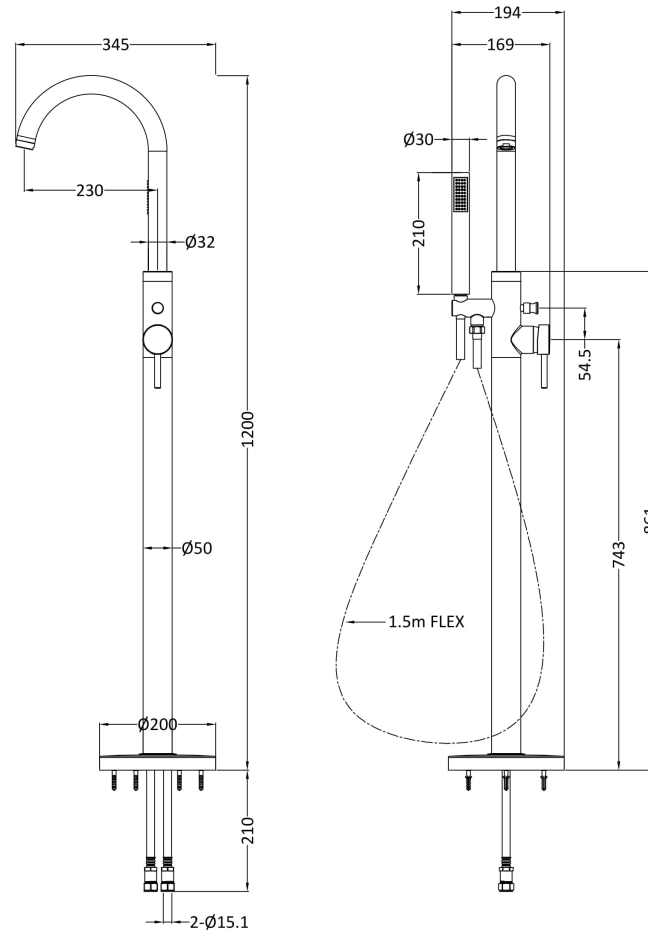

Sales Code: PN321

Description: Tec Elite Single Lever Mono Bsm

Product Dimensions

Height (mm):	1200
Width (mm):	200
Depth (mm):	345
Length (mm):	
Nett Weight (kg):	7.36

Packaging Dimensions

Height (mm):	250
Width (mm):	295
Depth (mm):	945
Gross Weight (kg):	7.36

Packaging Data

Box Colour:	White Cardboard Box
Box Qty:	1
Label Size:	100 x 50
Label Colour:	White Label
Label Qty:	2

Outer Box Dimensions (If Applicable)

Height (mm):	270
Width (mm):	930
Depth (mm):	235
Length (mm):	
Gross Weight (kg):	7
Barcode:	5055146133490

Product Details

Country of Origin:	China
Fitting Instruction:	No
Product Material:	Brass/ABS
Control Type:	Manual
Waste Included:	Waste Not Included
Waste Type:	Not Applicable
WRAS Approval: No	Approval No: N/A
Valve/Cartridge Type:	Single Lever Cartridge
Colour/Finish:	Chrome
Mount Type:	Floor Standing
Operating Pressure (bar):	1

Flow Rates: (Litres Per Min)	0.1 bar: 2.2	0.5 bar: 6.7	1 bar: 9.5	2 bar: 13.5	3 bar: 16.5
Pipe Size:	15 mm (1/2" Bsp)				
Pipe Centres:	N/A				