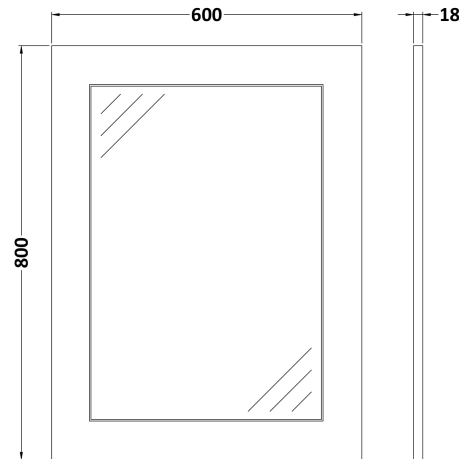

Sales Code: OLF114

Description: 600 X 800 Flat Mirror

Product Dimensions

Height (mm):	800
Width (mm):	600
Depth (mm):	58
Nett Weight (kg):	8.5

Packaging Dimensions

Height (mm):	825
Width (mm):	615
Depth (mm):	90
Gross Weight (kg):	8.5

Packaging Data

Box Colour:	Brown Cardboard Box
Box Qty:	1
Label Size:	100 x 50
Label Colour:	White Label
Label Qty:	1

Outer Box Dimensions (If Applicable)

Height (mm):	
Width (mm):	
Depth (mm):	
Gross Weight (kg):	
Barcode:	5056211851509

Product Details

Country of Origin:	United Kingdom
Fitting Instruction:	No
CE Certification:	Yes
FSC Certified Materials:	Yes
Colour:	White Ash
Construction Method:	Cam & Wood Dowel
Construction Type:	Rigid
Cabinet Finish:	Not Applicable
Fascia Finish:	Mdf Vinyl Textured Woodgrain
Cabinet Thickness (mm):	
Fascia Thickness (mm):	18
Drawer Included:	Not Applicable
Drawer Type:	Not Applicable
No of Shelves:	0
Hinge Type:	Not Applicable
Hinge Included:	Not Applicable
Adjustable Legs:	Not Applicable
Fixings Included:	Yes
Handle Style:	Not Applicable
Waste Shroud:	Not Applicable
Handle Included:	Not Applicable
Handle Type:	Not Applicable