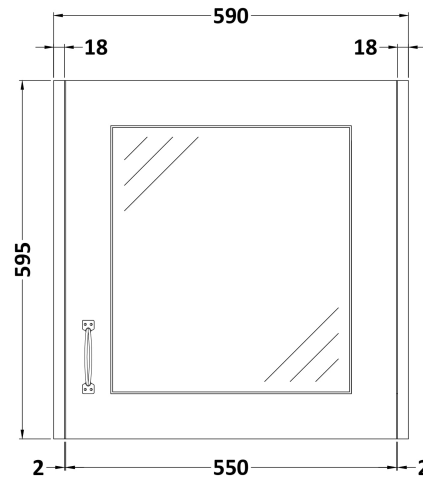

### Product Dimensions

Height (mm):	595
Width (mm):	590
Depth (mm):	162
Nett Weight (kg):	14.7

### Packaging Dimensions

Height (mm):	190
Width (mm):	610
Depth (mm):	625
Gross Weight (kg):	15

### Packaging Data

Box Colour:	Brown Cardboard Box
Box Qty:	1
Label Size:	100 x 50
Label Colour:	White Label
Label Qty:	2

### Outer Box Dimensions (If Applicable)

Height (mm):	
Width (mm):	
Depth (mm):	
Gross Weight (kg):	
Barcode:	5055275812860