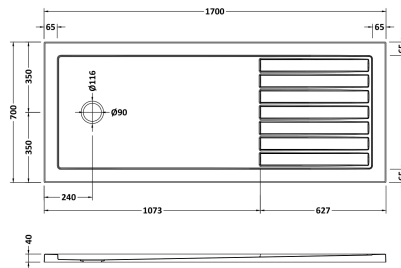

**Sales Code:** NTP1770

**Description:** Walk In Tray 1700 X 700

**Product Dimensions**

Length (mm):	1700
Width (mm):	700
Height (mm):	40
Nett Weight (kg):	33.5

**Packaging Dimensions**

Length (mm):	1740
Width (mm):	740
Height (mm):	80
Gross Weight (kg):	34

**Packaging Data**

Box Colour:	Shrinkwrap & Polystyrene
Box Qty:	1
Label Size:	100 x 50
Label Colour:	White Label
Label Qty:	2

**Outer Box Dimensions (If Applicable)**

Length (mm):	
Width (mm):	
Height (mm):	
Gross Weight (kg):	
Barcode:	5056211855385

**Product Details**

Country of Origin:	United Kingdom
Fitting Instruction:	No
CE Certification:	Yes
Colour/Finish:	White
Product Material:	Acrylic Capped ABS Caco3 & Pu
Material Colour Reference:	European White
Radius:	0
Waste Required (mm):	90
Compatible with Leg Kit:	Yes