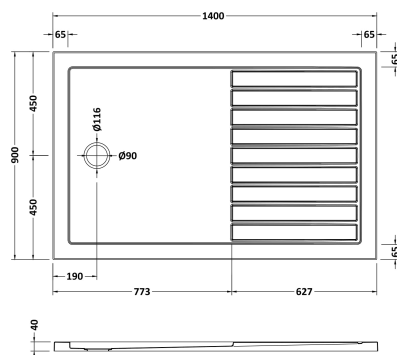

### Product Dimensions

Length (mm):	1400
Width (mm):	900
Height (mm):	40
Nett Weight (kg):	31.5

### Packaging Dimensions

Length (mm):	1440
Width (mm):	940
Height (mm):	80
Gross Weight (kg):	32

### Packaging Data

Box Colour:	Shrinkwrap & Polystyrene
Box Qty:	1
Label Size:	100 x 50
Label Colour:	White Label
Label Qty:	2

### Outer Box Dimensions (If Applicable)

Length (mm):	
Width (mm):	
Height (mm):	
Gross Weight (kg):	
Barcode:	5056211850731