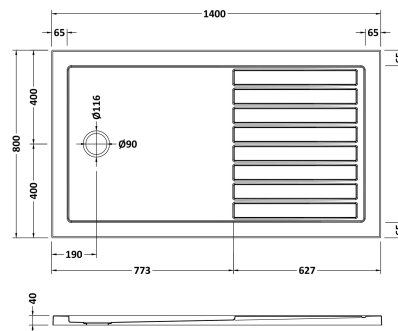

### Product Dimensions

Length (mm):	1400
Width (mm):	800
Height (mm):	40
Nett Weight (kg):	31.5

### Packaging Dimensions

Length (mm):	1440
Width (mm):	840
Height (mm):	80
Gross Weight (kg):	32

### Packaging Data

Box Colour:	Shrinkwrap & Polystyrene
Box Qty:	1
Label Size:	100 x 50
Label Colour:	White Label
Label Qty:	2

### Outer Box Dimensions (If Applicable)

Length (mm):	
Width (mm):	
Height (mm):	
Gross Weight (kg):	
Barcode:	5056211855378