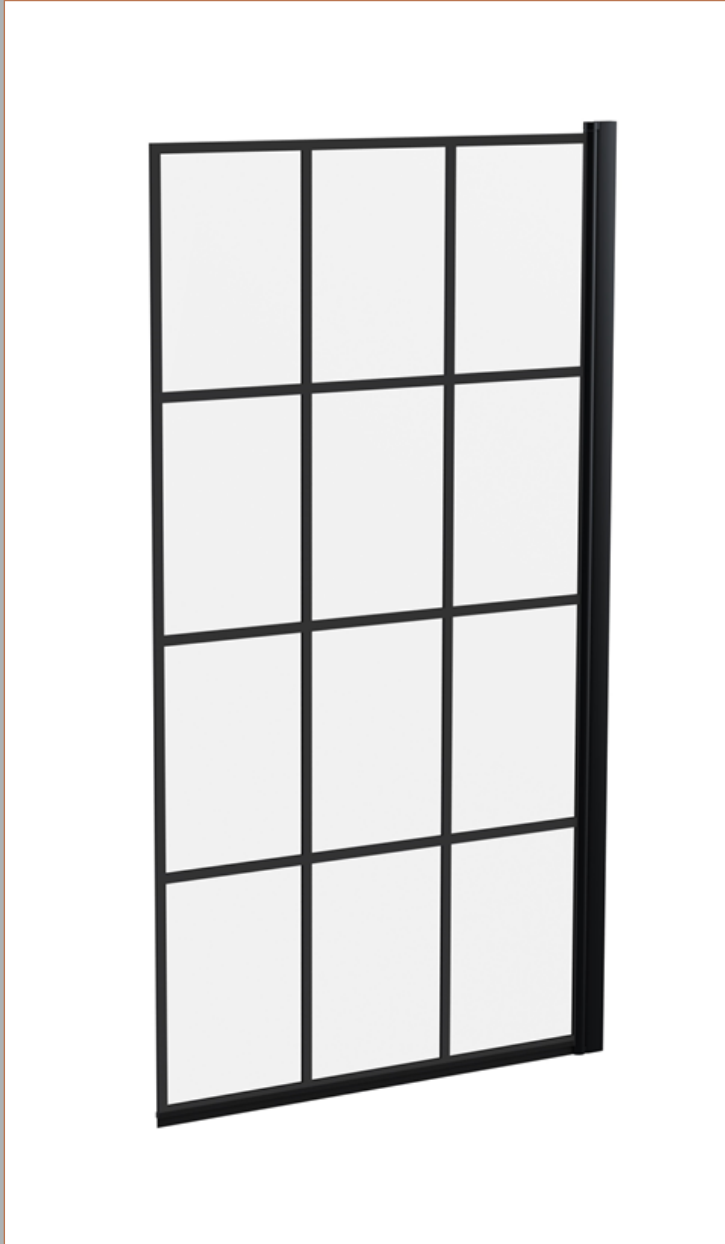

Sales Code: NSSQBF

Description: Square Framed Bath Screen (6)

Product Dimensions

Height (mm):	1435
Width (mm):	785
Depth (mm):	38
Nett Weight (kg):	18.4

Packaging Dimensions

Height (mm):	55
Width (mm):	810
Length (mm):	1460
Gross Weight (kg):	18.4

Packaging Data

Box Colour:	Brown Cardboard Box - Printed
Box Qty:	1
Label Size:	x
Label Colour:	Not Applicable
Label Qty:	0

Outer Box Dimensions (If Applicable)

Height (mm):	
Width (mm):	
Depth (mm):	
Length (mm):	
Gross Weight (kg):	
Barcode:	5056211881261

Product Details

Country of Origin:	China
Fitting Instruction:	No
CE Approval:	
Profile Material:	Aluminium
Profile Finish:	Matt Black
Adjustments (mm):	770mm - 785mm
Entry Width (mm):	
Swing In Dim (mm):	
Swing Out Dim (mm):	
Radius (mm):	Not Applicable
Glass Thickness (mm):	6
Easy Fit:	No
Easy Clean:	No
Handle Style:	Not Applicable
Handle Material:	Not Applicable
Enclosure Design:	Frameless
Wheel Type:	Not Applicable
Support Bar Included:	Support Bar Not Included
Extras:	None