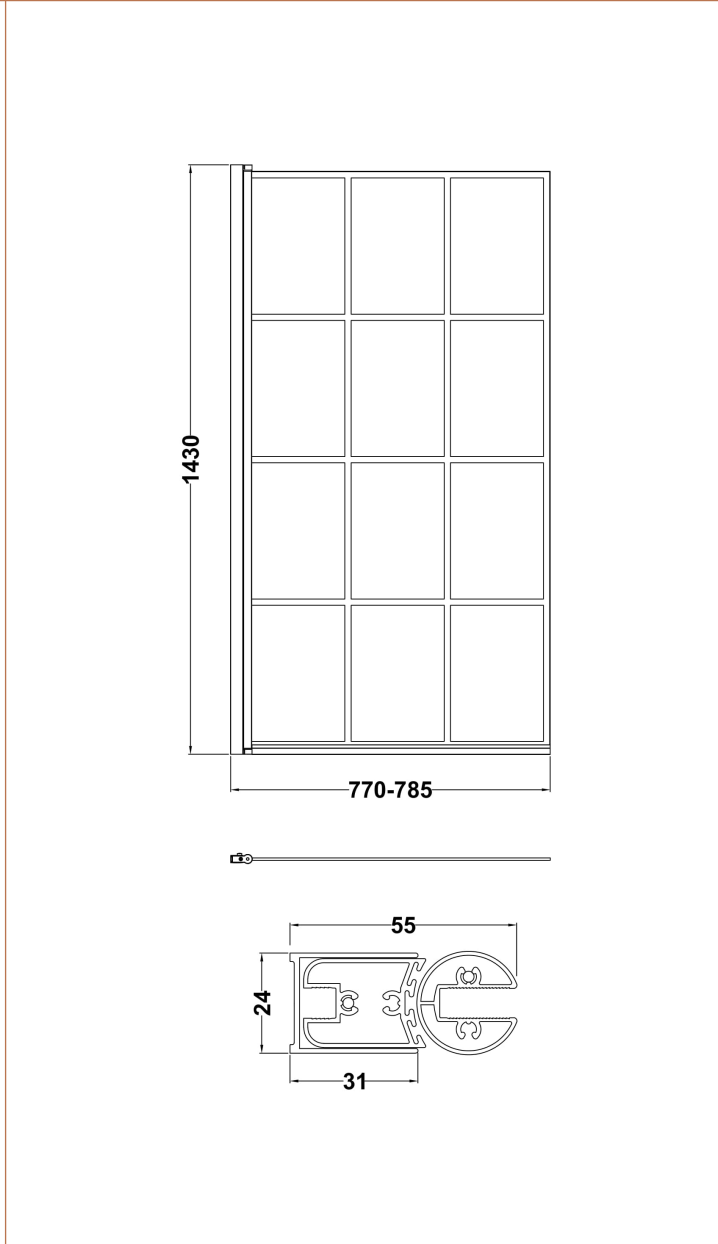

Sales Code: NSSQBF

Description: Square Framed Bath Screen (6)

Product Dimensions

Height (mm):	1435
Width (mm):	785
Depth (mm):	38
Nett Weight (kg):	18.4

Packaging Dimensions

Height (mm):	55
Width (mm):	810
Length (mm):	1460
Gross Weight (kg):	18.4

Packaging Data

Box Colour:	Brown Cardboard Box - Printed
Box Qty:	1
Label Size:	x
Label Colour:	Not Applicable
Label Qty:	0

Outer Box Dimensions (If Applicable)

Height (mm):	
Width (mm):	
Depth (mm):	
Length (mm):	
Gross Weight (kg):	
Barcode:	5056211881261

Product Details

Country of Origin:	China
Fitting Instruction:	No
CE Approval:	
Profile Material:	Aluminium
Profile Finish:	Matt Black
Adjustments (mm):	770mm - 785mm
Entry Width (mm):	
Swing In Dim (mm):	
Swing Out Dim (mm):	
Radius (mm):	Not Applicable
Glass Thickness (mm):	6
Easy Fit:	No
Easy Clean:	No
Handle Style:	Not Applicable
Handle Material:	Not Applicable
Enclosure Design:	Frameless
Wheel Type:	Not Applicable
Support Bar Included:	Support Bar Not Included
Extras:	None