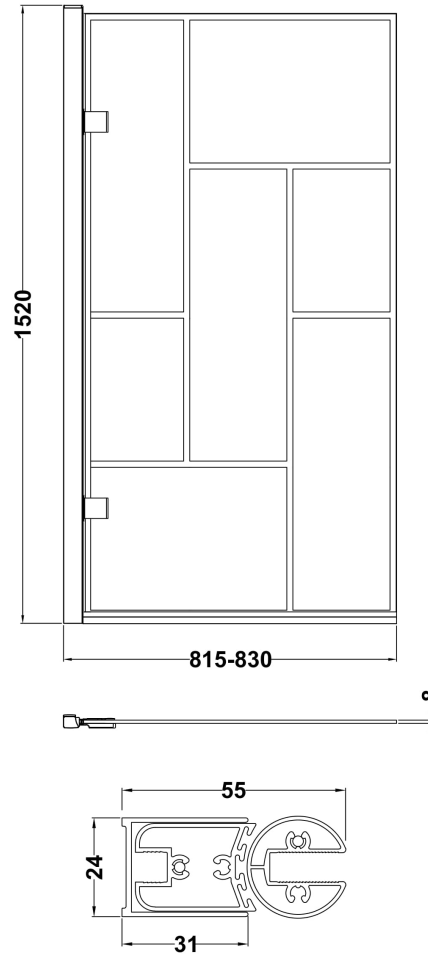

Sales Code: NSSQ7BB

Description: Sq Block Frmaed Hinged Bath Screen (8)

Product Dimensions

Height (mm):	1520
Width (mm):	830
Depth (mm):	38
Nett Weight (kg):	22.1

Packaging Dimensions

Height (mm):	50
Width (mm):	835
Length (mm):	1560
Gross Weight (kg):	22.6

Packaging Data

Box Colour:	Brown Cardboard Box - Printed
Box Qty:	1
Label Size:	x
Label Colour:	Not Applicable
Label Qty:	0

Outer Box Dimensions (If Applicable)

Height (mm):	
Width (mm):	
Depth (mm):	
Length (mm):	
Gross Weight (kg):	
Barcode:	5056462614496

Product Details

Country of Origin:	China
Fitting Instruction:	No
CE Approval:	
Profile Material:	Aluminium
Profile Finish:	Matt Black
Adjustments (mm):	815- 830mm
Entry Width (mm):	
Swing In Dim (mm):	777mm
Swing Out Dim (mm):	777mm
Radius (mm):	Not Applicable
Glass Thickness (mm):	8
Easy Fit:	No
Easy Clean:	No
Handle Style:	Not Applicable
Handle Material:	Not Applicable
Enclosure Design:	Frameless
Wheel Type:	Not Applicable
Support Bar Included:	Support Bar Not Included
Extras:	None