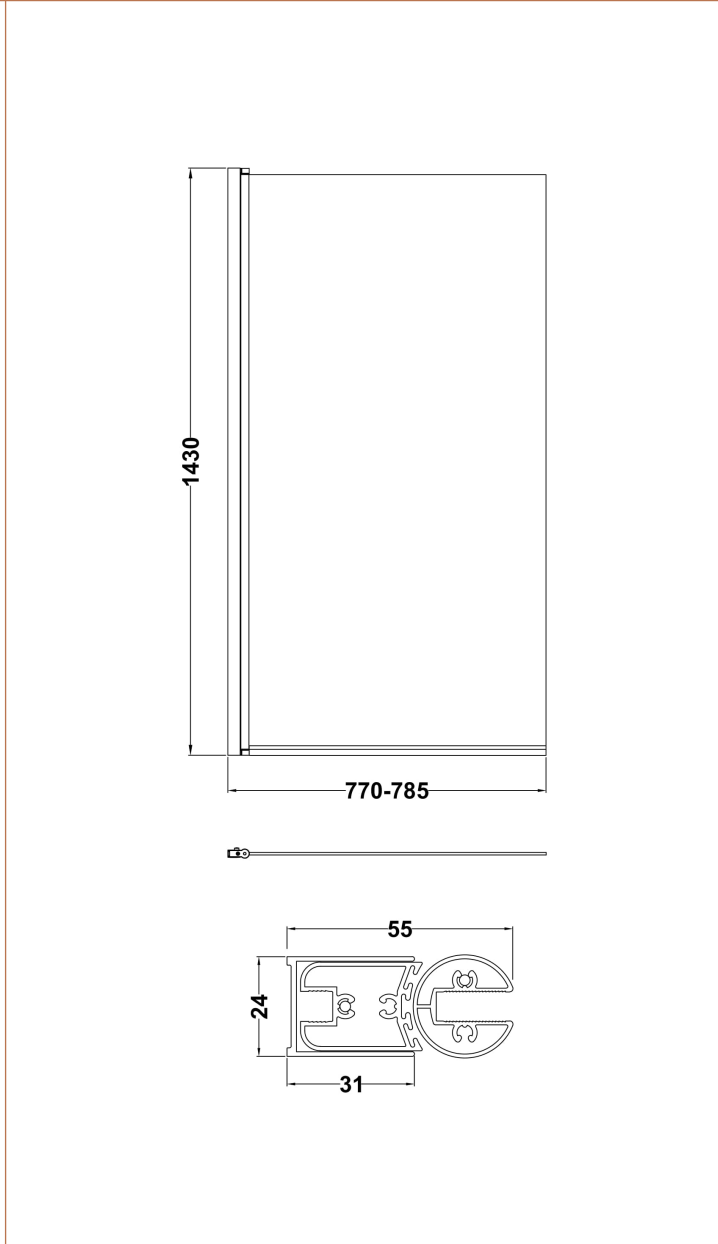

Sales Code: NSS6BP

Description: Square Bath Screen (6)

**Product Dimensions**

Height (mm):	1400
Width (mm):	785
Depth (mm):	38
Nett Weight (kg):	17

**Packaging Dimensions**

Height (mm):	50
Width (mm):	805
Length (mm):	1460
Gross Weight (kg):	17.3

**Packaging Data**

Box Colour:	Brown Cardboard Box - Printed
Box Qty:	1
Label Size:	x
Label Colour:	Not Applicable
Label Qty:	0

**Outer Box Dimensions (If Applicable)**

Height (mm):	
Width (mm):	
Depth (mm):	
Length (mm):	
Gross Weight (kg):	
Barcode:	5056211881292

**Product Details**

Country of Origin:	China
Fitting Instruction:	No
CE Approval:	Yes
Profile Material:	Aluminium
Profile Finish:	Matt Black
Adjustments (mm):	770mm - 785mm
Entry Width (mm):	N/A
Swing In Dim (mm):	700mm
Swing Out Dim (mm):	700mm
Radius (mm):	Not Applicable
Glass Thickness (mm):	6
Easy Fit:	No
Easy Clean:	No
Handle Style:	Not Applicable
Handle Material:	Not Applicable
Enclosure Design:	Frameless
Wheel Type:	Not Applicable
Support Bar Included:	Support Bar Not Included
Extras:	None