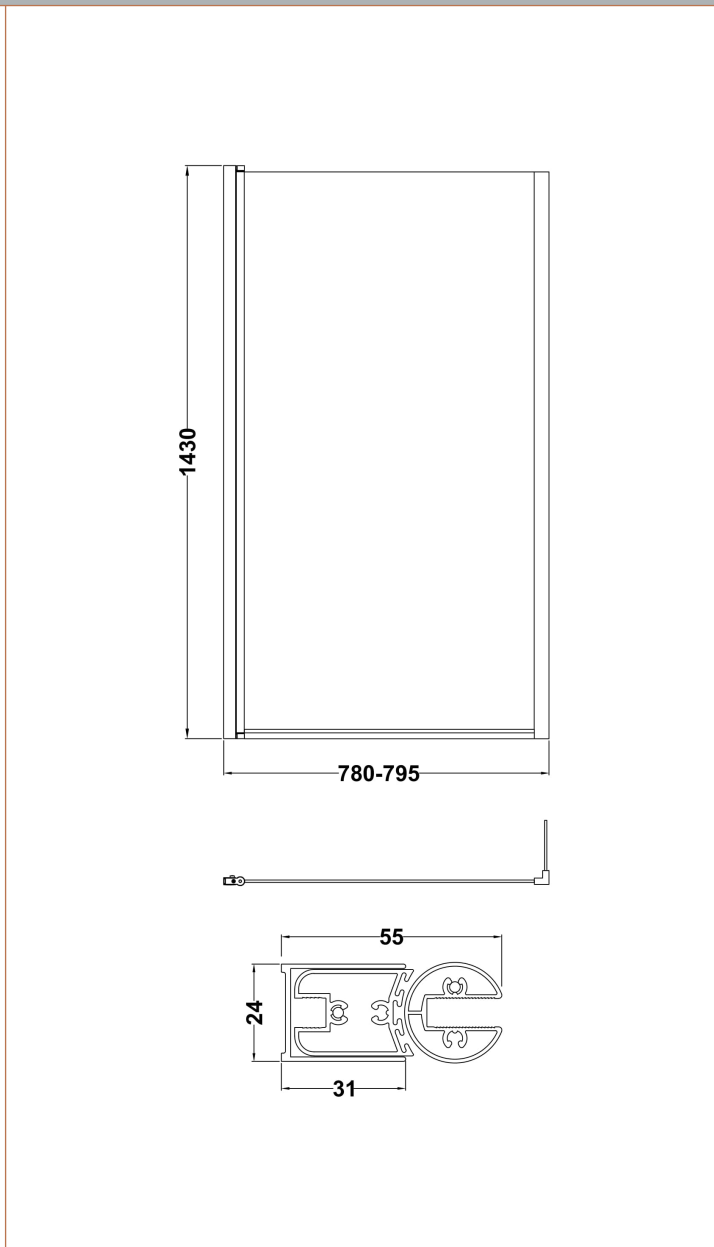

Sales Code: NSBS7BP

Description: Sq Shower Screen, Fixed Return (6)

Product Dimensions

Height (mm):	1400
Width (mm):	808
Depth (mm):	150
Nett Weight (kg):	18.7

Packaging Dimensions

Height (mm):	55
Width (mm):	840
Length (mm):	1460
Gross Weight (kg):	18.7

Packaging Data

Box Colour:	Brown Cardboard Box - Printed
Box Qty:	
Label Size:	x
Label Colour:	Not Applicable
Label Qty:	

Outer Box Dimensions (If Applicable)

Height (mm):	
Width (mm):	
Depth (mm):	
Length (mm):	
Gross Weight (kg):	
Barcode:	5056211883784

Product Details

Country of Origin:	China
Fitting Instruction:	No
CE Approval:	No
Profile Material:	Aluminium
Profile Finish:	Matt Black
Adjustments (mm):	780mm - 795mm
Entry Width (mm):	
Swing In Dim (mm):	777mm
Swing Out Dim (mm):	777mm
Radius (mm):	Not Applicable
Glass Thickness (mm):	6
Easy Fit:	Not Applicable
Easy Clean:	No
Handle Style:	Not Applicable
Handle Material:	Not Applicable
Enclosure Design:	Not Applicable
Wheel Type:	Not Applicable
Support Bar Included:	Support Bar Not Included
Extras:	None