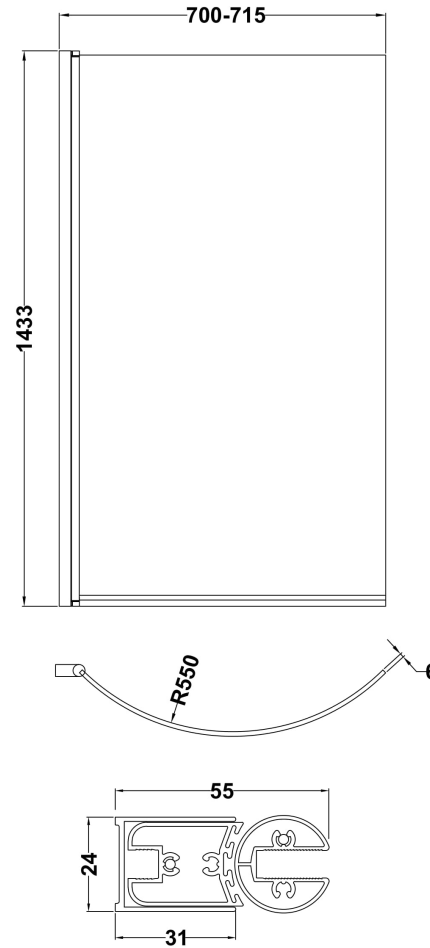

Sales Code: NCS0BP

Description: P Bath Screen (6)

Product Dimensions

Height (mm):	1433
Width (mm):	715
Depth (mm):	185
Nett Weight (kg):	18

Packaging Dimensions

Height (mm):	60
Width (mm):	840
Length (mm):	1460
Gross Weight (kg):	18.73

Packaging Data

Box Colour:	Brown Cardboard Box - Printed
Box Qty:	1
Label Size:	x
Label Colour:	Not Applicable
Label Qty:	0

Outer Box Dimensions (If Applicable)

Height (mm):	
Width (mm):	
Depth (mm):	
Length (mm):	
Gross Weight (kg):	
Barcode:	5056211800835

Product Details

Country of Origin:	China
Fitting Instruction:	No
CE Approval:	Yes
Profile Material:	Aluminium
Profile Finish:	Matt Black
Adjustments (mm):	700mm - 715mm
Entry Width (mm):	N/A
Swing In Dim (mm):	690mm
Swing Out Dim (mm):	690mm
Radius (mm):	550 mm
Glass Thickness (mm):	6
Easy Fit:	No
Easy Clean:	No
Handle Style:	Not Applicable
Handle Material:	Not Applicable
Enclosure Design:	Frameless
Wheel Type:	Not Applicable
Support Bar Included:	Support Bar Not Included
Extras:	None