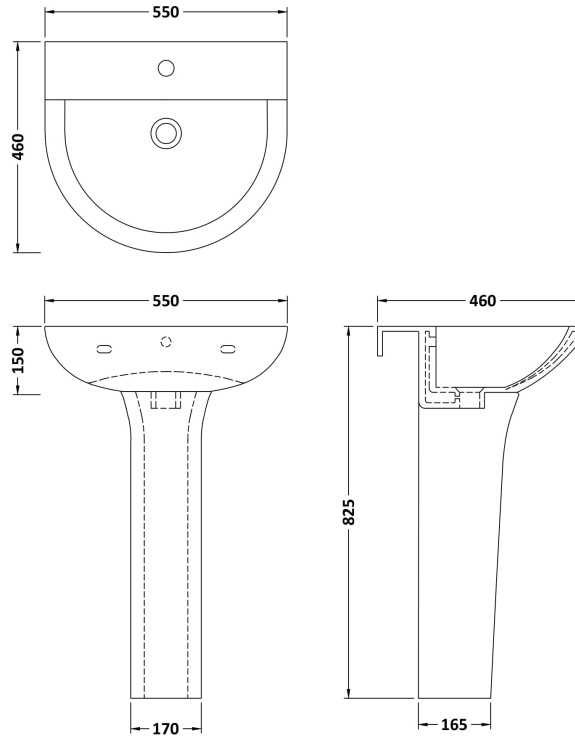

Sales Code: Ncg300

Description: Freya 550 Basin And Pedestal

Packaging Details

Barcode: 5056211801214

Sales Code: NCG302

Description: 550 Basin 1Th

Product Dimensions

Height (mm):	183
Width (mm):	550
Depth (mm):	460
Nett Weight (kg):	11.8

Packaging Dimensions

Height (mm):	230
Width (mm):	560
Depth (mm):	470
Gross Weight (kg):	12

Packaging Data

Box Colour:	Brown Cardboard Box - Printed
Box Qty:	1
Label Size:	100 x 50
Label Colour:	White Label
Label Qty:	2

Outer Box Dimensions (If Applicable)

Height (mm):	
Width (mm):	
Depth (mm):	
Gross Weight (kg):	
Barcode:	5055275895528

Product Details

Country of Origin:	China
Fitting Instruction:	No
Certification:	CE: Yes WRAS: N/A WRAS No: N/A
Product Material:	Vitreous China
Fixing Supplied:	No

Sales Code: NCG303

Description: Full Pedestal

Product Dimensions

Height (mm):	675
Width (mm):	175
Depth (mm):	165
Nett Weight (kg):	9.8

Packaging Dimensions

Height (mm):	192
Width (mm):	190
Depth (mm):	687
Gross Weight (kg):	10