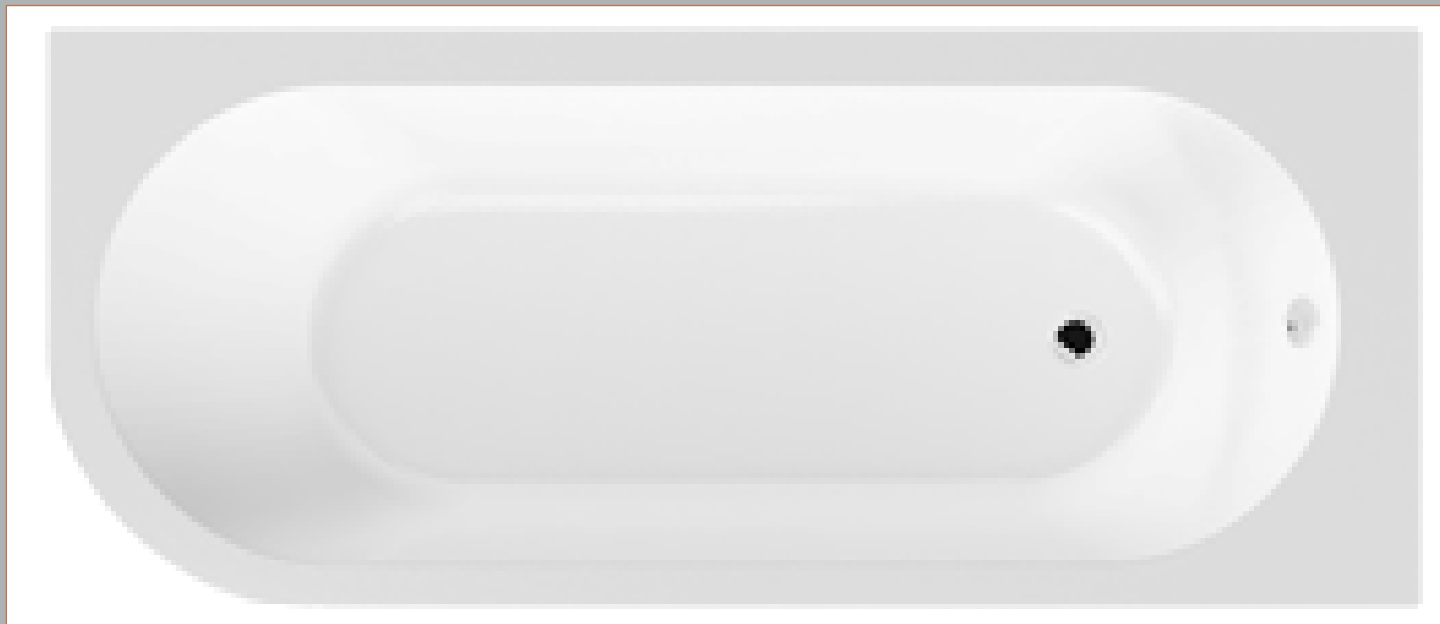

Sales Code: NBH209R

Description: Rh Btw Corner Bath

Packaging Details

Barcode: 5055275894545

Sales Code: NBH209RNL

Description: Rh Btw Corner Bath

Product Dimensions

Length (mm):	725
Width (mm):	1700
Depth (mm):	410
Nett Weight (kg):	24

Packaging Dimensions

Length (mm):	1700
Width (mm):	725
Depth (mm):	400
Gross Weight (kg):	25

Packaging Data

Box Colour:	Brown Cardboard Sleeve
Box Qty:	1
Label Size:	80 x 40
Label Colour:	White Label
Label Qty:	2

Outer Box Dimensions (If Applicable)

Length (mm):	
Width (mm):	
Height (mm):	
Gross Weight (kg):	
Barcode:	5055275894545

Product Details

Country of Origin:	Poland
Fitting Instruction:	No
Certification:	FSC: No CE: Yes
Material Colour Reference:	European White
Product Material:	Acrylic
Material Thickness:	4mm
Volume (Ltr):	192L
Displaced Capacity:	120L
Leg Set Included:	Legset Not Included
Waste Included:	Waste Not Included
Drilled/Undrilled:	Undrilled For Taps
Includes Grips:	Not Applicable
Embossed:	No
No of Tapholes:	None
Anti-Slip:	No

Sales Code: NBL001

Description: Leg Set

Product Dimensions

Length (mm):	570
Width (mm):	
Depth (mm):	
Nett Weight (kg):	1.9

Packaging Dimensions

Length (mm):	600
Width (mm):	60
Depth (mm):	60
Gross Weight (kg):	1.9