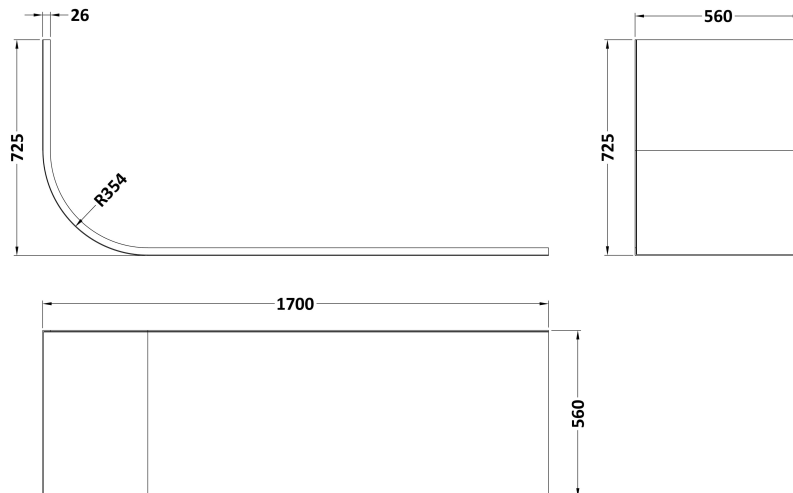

Outer Box Dimensions (If Applicable)

Length (mm):	
Width (mm):	
Height (mm):	
Gross Weight (kg):	
Barcode:	5055275894545

Product Details

Country of Origin:	Poland
Fitting Instruction:	No
Certification:	FSC: No CE: Yes
Material Colour Reference:	European White
Product Material:	Acrylic
Material Thickness:	4mm
Volume (Ltr):	192L
Displaced Capacity:	120L
Leg Set Included:	Legset Not Included
Waste Included:	Waste Not Included
Drilled/Undrilled:	Undrilled For Taps
Includes Grips:	Not Applicable
Embossed:	No
No of Tapholes:	None
Anti-Slip:	No

Sales Code: NBL001

Description: Leg Set

Product Dimensions

Length (mm):	570
Width (mm):	
Depth (mm):	
Nett Weight (kg):	1.9

Packaging Dimensions

Length (mm):	600
Width (mm):	60
Depth (mm):	60
Gross Weight (kg):	1.9

Packaging Data

Box Colour:	Brown Cardboard Box
Box Qty:	1
Label Size:	50 x 38
Label Colour:	White Label
Label Qty:	1

Outer Box Dimensions (If Applicable)

Length (mm):	
Width (mm):	
Height (mm):	
Gross Weight (kg):	
Barcode:	5055275833612

Sales Code: BSG008

Description: Btw J Corner Bath Panel

Image
Currently
Unavailable

Product Dimensions

Length (mm):	1700
Width (mm):	560
Depth (mm):	725
Nett Weight (kg):	5

Packaging Dimensions

Length (mm):	1700
Width (mm):	30
Depth (mm):	400
Gross Weight (kg):	5.5