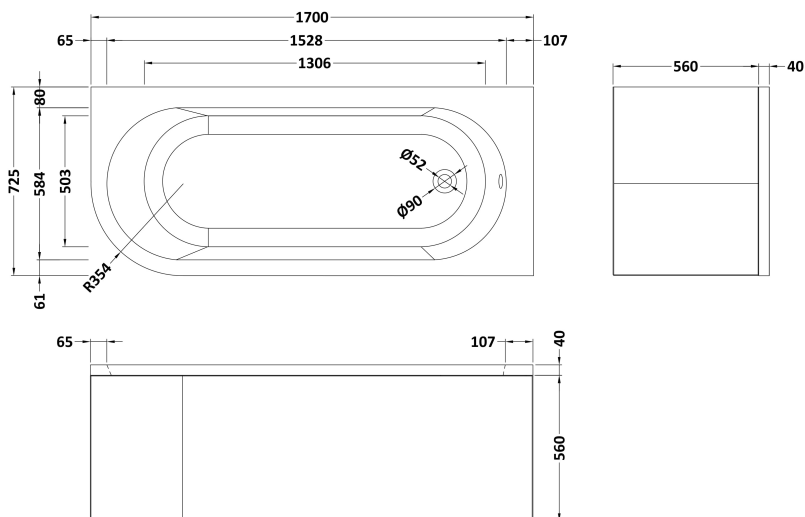

Sales Code: NBH209R

Description: Rh Btw Corner Bath

Packaging Details

Barcode: 5055275894545

Sales Code: NBH209RNL

Description: Rh Btw Corner Bath

Product Dimensions

Length (mm):	725
Width (mm):	1700
Depth (mm):	410
Nett Weight (kg):	24

Packaging Dimensions

Length (mm):	1700
Width (mm):	725
Depth (mm):	400
Gross Weight (kg):	25

Packaging Data

Box Colour:	Brown Cardboard Sleeve
Box Qty:	1
Label Size:	80 x 40
Label Colour:	White Label
Label Qty:	2

Outer Box Dimensions (If Applicable)

Length (mm):	
Width (mm):	
Height (mm):	
Gross Weight (kg):	
Barcode:	5055275894545

Product Details

Country of Origin:	Poland
Fitting Instruction:	No
Certification:	FSC: No CE: Yes
Material Colour Reference:	European White
Product Material:	Acrylic
Material Thickness:	4mm
Volume (Ltr):	192L
Displaced Capacity:	120L
Leg Set Included:	Legset Not Included
Waste Included:	Waste Not Included
Drilled/Undrilled:	Undrilled For Taps
Includes Grips:	Not Applicable
Embossed:	No
No of Tapholes:	None
Anti-Slip:	No

Sales Code: NBL001

Description: Leg Set

Product Dimensions

Length (mm):	570
Width (mm):	
Depth (mm):	
Nett Weight (kg):	1.9

Packaging Dimensions

Length (mm):	600
Width (mm):	60
Depth (mm):	60
Gross Weight (kg):	1.9