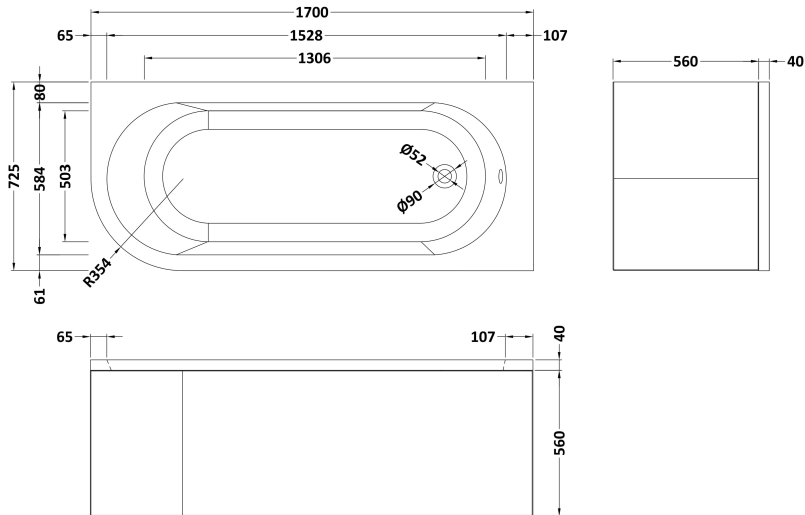

Sales Code: NBH209R

Description: Rh Btw Corner Bath

Packaging Details

Barcode: 5055275894545

Sales Code: NBH209RNL

Description: Rh Btw Corner Bath

Product Dimensions

Length (mm):	725
Width (mm):	1700
Depth (mm):	410
Nett Weight (kg):	24

Packaging Dimensions

Length (mm):	1700
Width (mm):	725
Depth (mm):	400
Gross Weight (kg):	25

Packaging Data

Box Colour:	Brown Cardboard Sleeve
Box Qty:	1
Label Size:	80 x 40
Label Colour:	White Label
Label Qty:	2

Outer Box Dimensions (If Applicable)

Length (mm):	
Width (mm):	
Height (mm):	
Gross Weight (kg):	
Barcode:	5055275894545

Product Details

Country of Origin:	Poland
Fitting Instruction:	No
Certification:	FSC: No CE: Yes
Material Colour Reference:	European White
Product Material:	Acrylic
Material Thickness:	4mm
Volume (Ltr):	192L
Displaced Capacity:	120L
Leg Set Included:	Legset Not Included
Waste Included:	Waste Not Included
Drilled/Undrilled:	Undrilled For Taps
Includes Grips:	Not Applicable
Embossed:	No
No of Tapholes:	None
Anti-Slip:	No

Sales Code: NBL001

Description: Leg Set

Product Dimensions

Length (mm):	570
Width (mm):	
Depth (mm):	
Nett Weight (kg):	1.9

Packaging Dimensions

Length (mm):	600
Width (mm):	60
Depth (mm):	60
Gross Weight (kg):	1.9