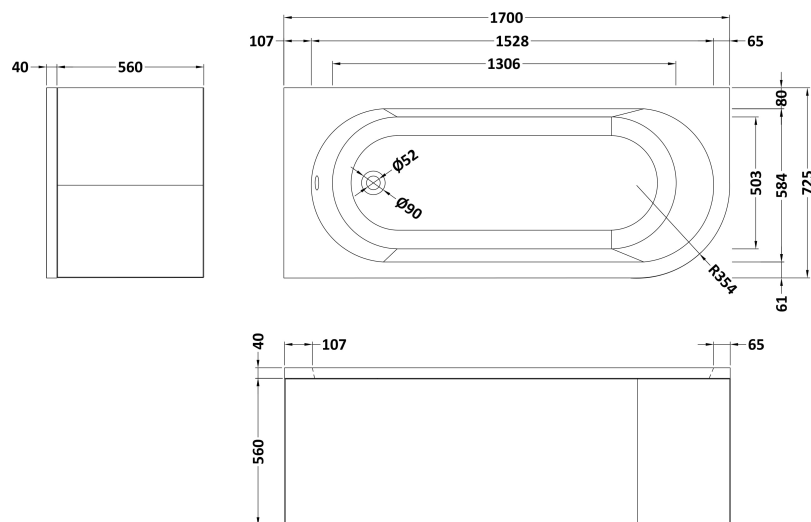

Sales Code: NBH209L

Description: Lh Btw Corner Bath

Packaging Details

Barcode: 5055275894538

Sales Code: NBH209LNL

Description: Lh Btw Corner Bath

Product Dimensions

Length (mm):	725
Width (mm):	1700
Depth (mm):	410
Nett Weight (kg):	24

Packaging Dimensions

Length (mm):	1700
Width (mm):	725
Depth (mm):	400
Gross Weight (kg):	25

Packaging Data

Box Colour:	Brown Cardboard Sleeve
Box Qty:	1
Label Size:	80 x 40
Label Colour:	White Label
Label Qty:	2

Outer Box Dimensions (If Applicable)

Length (mm):	
Width (mm):	
Height (mm):	
Gross Weight (kg):	
Barcode:	5055275894538

Product Details

Country of Origin:	Poland
Fitting Instruction:	No
Certification:	FSC: No CE: Yes
Material Colour Reference:	European White
Product Material:	Acrylic
Material Thickness:	4mm
Volume (Ltr):	195L
Displaced Capacity:	120L
Leg Set Included:	Legset Not Included
Waste Included:	Waste Not Included
Drilled/Undrilled:	Undrilled For Taps
Includes Grips:	Not Applicable
Embossed:	No
No of Tapholes:	None
Anti-Slip:	No

Sales Code: NBL001

Description: Leg Set

Product Dimensions

Length (mm):	570
Width (mm):	
Depth (mm):	
Nett Weight (kg):	1.9

Packaging Dimensions

Length (mm):	600
Width (mm):	60
Depth (mm):	60
Gross Weight (kg):	1.9