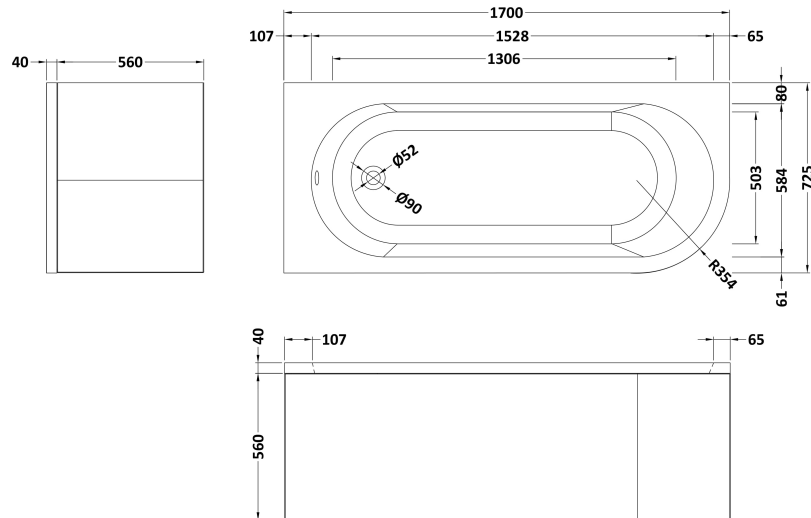

Sales Code: NBH209L

Description: Lh Btw Corner Bath

Packaging Details

Barcode: 5055275894538

Sales Code: NBH209LNL

Description: Lh Btw Corner Bath

Product Dimensions

Length (mm):	725
Width (mm):	1700
Depth (mm):	410
Nett Weight (kg):	24

Packaging Dimensions

Length (mm):	1700
Width (mm):	725
Depth (mm):	400
Gross Weight (kg):	25

Packaging Data

Box Colour:	Brown Cardboard Sleeve
Box Qty:	1
Label Size:	80 x 40
Label Colour:	White Label
Label Qty:	2

Outer Box Dimensions (If Applicable)

Length (mm):	
Width (mm):	
Height (mm):	
Gross Weight (kg):	
Barcode:	5055275894538

Product Details

Country of Origin:	Poland
Fitting Instruction:	No
Certification:	FSC: No CE: Yes
Material Colour Reference:	European White
Product Material:	Acrylic
Material Thickness:	4mm
Volume (Ltr):	195L
Displaced Capacity:	120L
Leg Set Included:	Legset Not Included
Waste Included:	Waste Not Included
Drilled/Undrilled:	Undrilled For Taps
Includes Grips:	Not Applicable
Embossed:	No
No of Tapholes:	None
Anti-Slip:	No

Sales Code: NBL001

Description: Leg Set

Product Dimensions

Length (mm):	570
Width (mm):	
Depth (mm):	
Nett Weight (kg):	1.9

Packaging Dimensions

Length (mm):	600
Width (mm):	60
Depth (mm):	60
Gross Weight (kg):	1.9