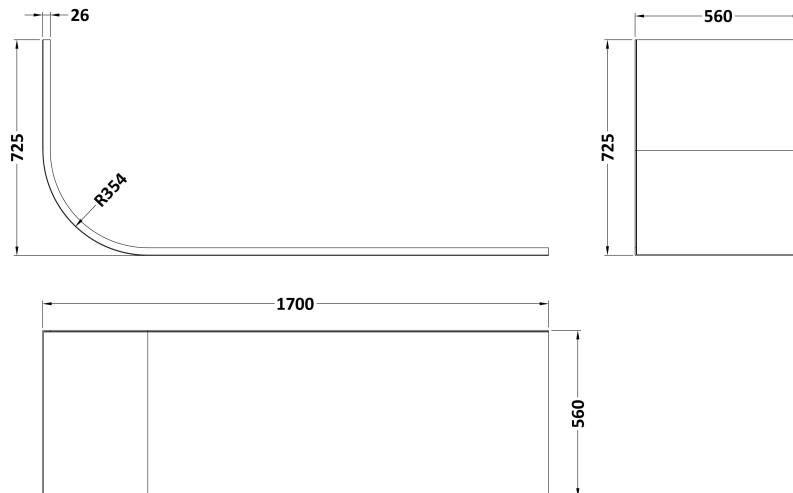

Outer Box Dimensions (If Applicable)

Length (mm):	
Width (mm):	
Height (mm):	
Gross Weight (kg):	
Barcode:	5055275894538

Product Details

Country of Origin:	Poland
Fitting Instruction:	No
Certification:	FSC: No CE: Yes
Material Colour Reference:	European White
Product Material:	Acrylic
Material Thickness:	4mm
Volume (Ltr):	195L
Displaced Capacity:	120L
Leg Set Included:	Legset Not Included
Waste Included:	Waste Not Included
Drilled/Undrilled:	Undrilled For Taps
Includes Grips:	Not Applicable
Embossed:	No
No of Tapholes:	None
Anti-Slip:	No

Sales Code: NBL001

Description: Leg Set

Product Dimensions

Length (mm):	570
Width (mm):	
Depth (mm):	
Nett Weight (kg):	1.9

Packaging Dimensions

Length (mm):	600
Width (mm):	60
Depth (mm):	60
Gross Weight (kg):	1.9

Packaging Data

Box Colour:	Brown Cardboard Box
Box Qty:	1
Label Size:	50 x 38
Label Colour:	White Label
Label Qty:	1

Outer Box Dimensions (If Applicable)

Length (mm):	
Width (mm):	
Height (mm):	
Gross Weight (kg):	
Barcode:	5055275833612

Sales Code: BSG008

Description: Btw J Corner Bath Panel

Image
Currently
Unavailable

Product Dimensions

Length (mm):	1700
Width (mm):	560
Depth (mm):	725
Nett Weight (kg):	5

Packaging Dimensions

Length (mm):	1700
Width (mm):	30
Depth (mm):	400
Gross Weight (kg):	5.5