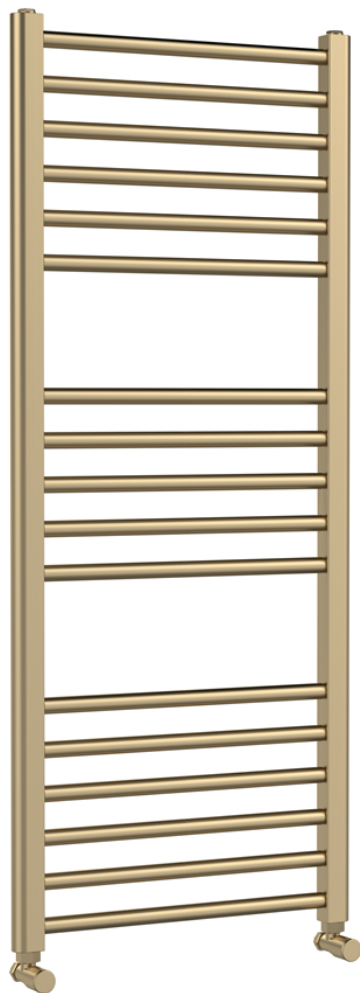

**Sales Code:** MTY805

**Description:** Round Straight Towel Radiator 1200X500

### Product Dimensions

Height (mm):	1200
Width (mm):	500
Depth (mm):	30
Length (mm):	
Nett Weight (kg):	5.7

### Packaging Dimensions

Height (mm):	38
Width (mm):	530
Length (mm):	1210
Gross Weight (kg):	6.2

### Packaging Data

Box Colour:	Brown Cardboard Box
Box Qty:	1
Label Size:	190 x 75
Label Colour:	White Label
Label Qty:	1