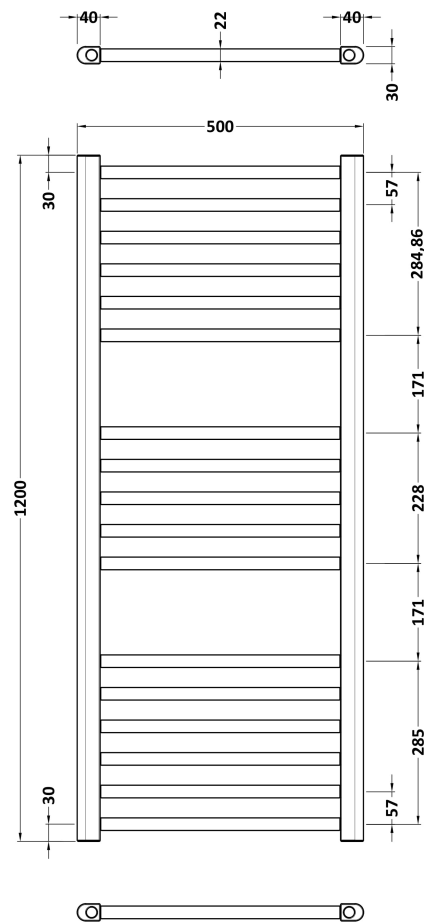

### Product Dimensions

Height (mm):	1200
Width (mm):	500
Depth (mm):	30
Length (mm):	
Nett Weight (kg):	5.7

### Packaging Dimensions

Height (mm):	38
Width (mm):	530
Length (mm):	1210
Gross Weight (kg):	6.2

### Packaging Data

Box Colour:	Brown Cardboard Box
Box Qty:	1
Label Size:	190 x 75
Label Colour:	White Label
Label Qty:	1

### Outer Box Dimensions (If Applicable)

Height (mm):	
Width (mm):	
Length (mm):	
Gross Weight (kg):	
Barcode:	5056462658773