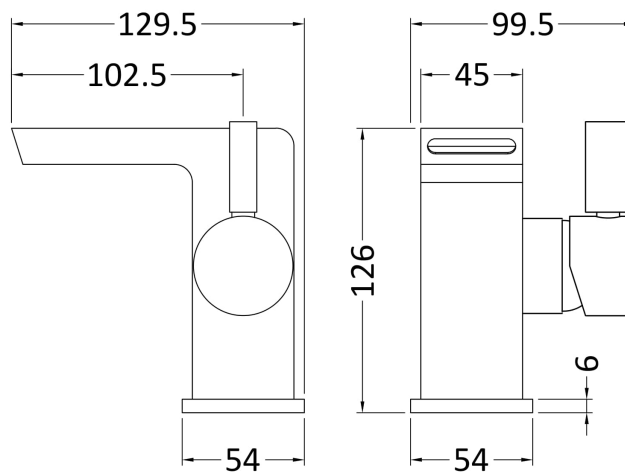

Sales Code: MIN365

Description: Bloc Mini Side Action Mono Basin & Waste

Product Dimensions

Height (mm):	126
Width (mm):	54
Depth (mm):	125
Length (mm):	
Nett Weight (kg):	1.25

Packaging Dimensions

Height (mm):	129
Width (mm):	100
Depth (mm):	126
Gross Weight (kg):	1.45

Packaging Data

Box Colour:	White Cardboard Box
Box Qty:	1
Label Size:	100 x 50
Label Colour:	White Label
Label Qty:	2

Outer Box Dimensions (If Applicable)

Height (mm):	320
Width (mm):	360
Depth (mm):	400
Length (mm):	
Gross Weight (kg):	12
Barcode:	5055275870686

Product Details

Country of Origin:	China
Fitting Instruction:	No
Product Material:	Brass
Control Type:	Manual
Waste Included:	Waste Included
Waste Type:	Not Applicable
WRAS Approval: N/A	Approval No: N/A
Valve/Cartridge Type:	Single Lever Cartridge
Colour/Finish:	Chrome
Mount Type:	Deck
Operating Pressure (bar):	0.2

Flow Rates: (Litres Per Min)	0.1 bar: 1.9	0.5 bar: 4.2	1 bar: 6.1	2 bar: 8.6	3 bar: 10.5
Pipe Size:	15 mm (1/2" Bsp)				
Pipe Centres:	N/A				