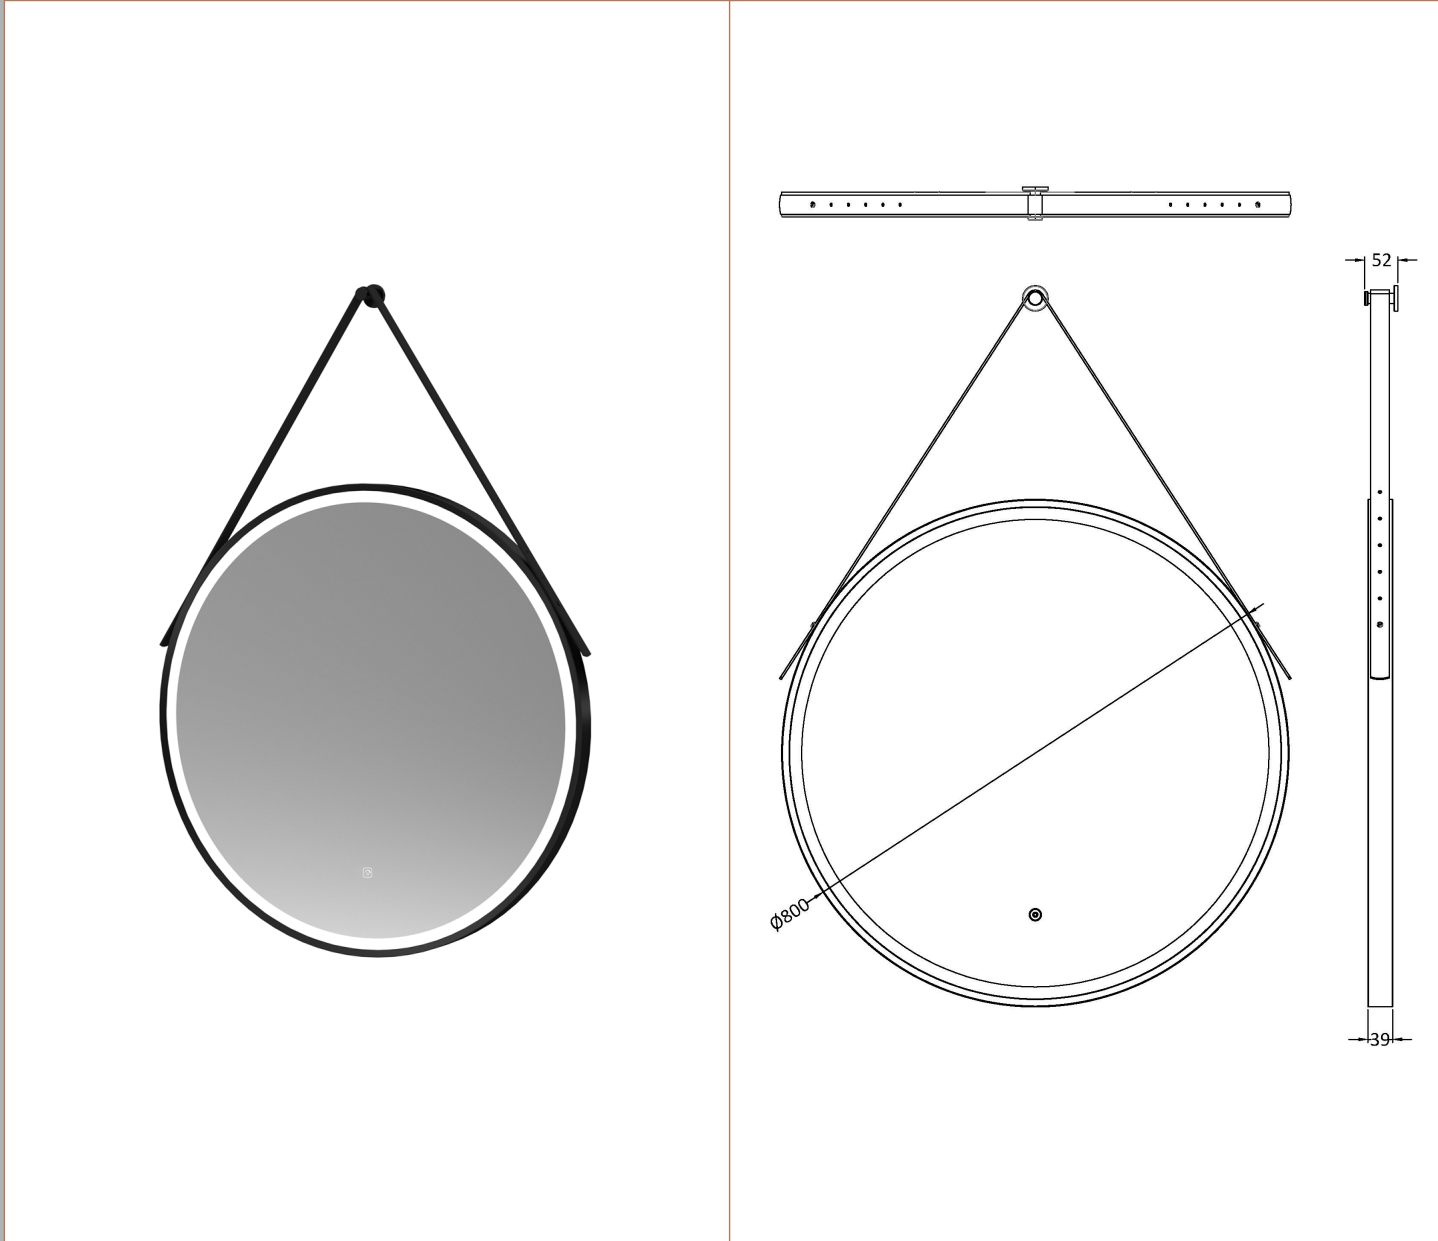

Sales Code: LQ721

Description: 800mm Round Illuminated Mirror

### Product Dimensions

Height (mm):	800
Width (mm):	800
Depth (mm):	40
Nett Weight (kg):	10

### Packaging Dimensions

Height (mm):	105
Width (mm):	900
Depth (mm):	900
Gross Weight (kg):	10

### Outer Box Dimensions (If Applicable)

Height (mm):	
Width (mm):	
Depth (mm):	
Gross Weight (kg):	
Barcode:	5056462654362