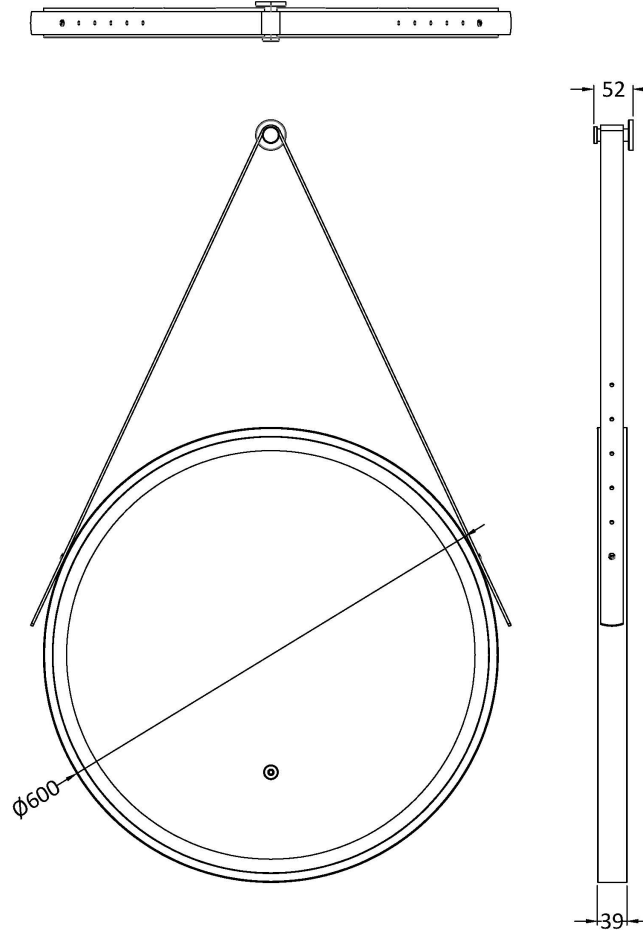

Sales Code: LQ712

Description: 600mm Round Illuminated Mirror

### Product Dimensions

Height (mm):	600
Width (mm):	600
Depth (mm):	40
Nett Weight (kg):	5

### Packaging Dimensions

Height (mm):	105
Width (mm):	700
Depth (mm):	700
Gross Weight (kg):	7

### Outer Box Dimensions (If Applicable)

Height (mm):	
Width (mm):	
Depth (mm):	
Gross Weight (kg):	
Barcode:	5056462654348