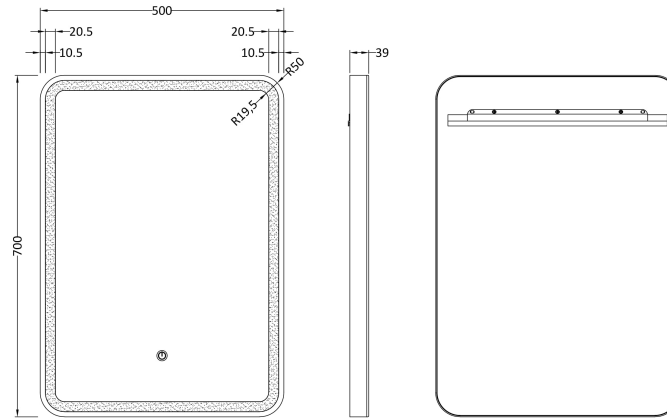

Sales Code: LQ703

Description: 700X500 Framed Touch Sensor Mirror

Product Dimensions

Height (mm):	700
Width (mm):	500
Depth (mm):	33
Nett Weight (kg):	5

Packaging Dimensions

Height (mm):	830
Width (mm):	625
Depth (mm):	90
Gross Weight (kg):	7

Packaging Data

Box Colour:	Brown Cardboard Box - Printed
Box Qty:	1
Label Size:	x
Label Colour:	
Label Qty:	

Outer Box Dimensions (If Applicable)

Height (mm):	
Width (mm):	
Depth (mm):	
Gross Weight (kg):	
Barcode:	5056462638676

Product Details

Country of Origin:	China
Fitting Instruction:	No
Certification:	CE: FSC: No WEEE: Yes RoHS: Yes
	EMC: Yes LYD: Yes ECOMP: ECIRC:
Product Material:	Aluminium
Colour/Finish:	Silver
No of Shelves:	0
Fixings Included:	Yes
Light Power Source:	Mains Supply
No of Lights:	2
Bulb Type:	Led 6000K
Voltage:	12
Operation Method:	Touch Sensor
Bulb Watt:	21
Product Features:	Demister
Illuminated:	Yes