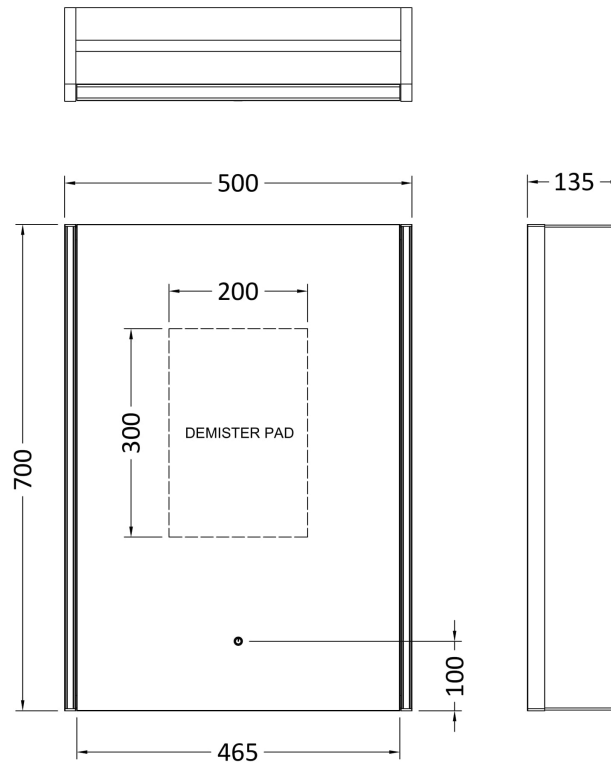

Sales Code: LQ093

Description: Pavo Led 1 Door Mirror Cabinet 700X500mm

SHAVER SOCKET TOP RH  
CORNER INTERNALLY

### Product Dimensions

|                   |     |
|-------------------|-----|
| Height (mm):      | 700 |
| Width (mm):       | 500 |
| Depth (mm):       | 135 |
| Nett Weight (kg): | 15  |

### Packaging Dimensions

|                    |      |
|--------------------|------|
| Height (mm):       | 875  |
| Width (mm):        | 605  |
| Depth (mm):        | 205  |
| Gross Weight (kg): | 15.4 |

### Outer Box Dimensions (If Applicable)

|                    |               |
|--------------------|---------------|
| Height (mm):       | 875           |
| Width (mm):        | 605           |
| Depth (mm):        | 205           |
| Gross Weight (kg): |               |
| Barcode:           | 5055275881125 |