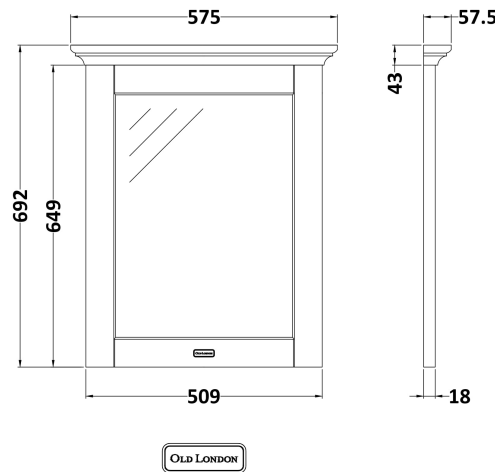

Sales Code: LON213

Description: 600 Flat Mirror

Product Dimensions

Height (mm):	692
Width (mm):	575
Depth (mm):	58
Nett Weight (kg):	5.3

Packaging Dimensions

Height (mm):	724
Width (mm):	615
Depth (mm):	90
Gross Weight (kg):	5.8

Packaging Data

Box Colour:	Brown Cardboard Box
Box Qty:	1
Label Size:	150 x 100
Label Colour:	White Label
Label Qty:	1

Outer Box Dimensions (If Applicable)

Height (mm):	
Width (mm):	
Depth (mm):	
Gross Weight (kg):	
Barcode:	5056211818113

Product Details

Country of Origin:	United Kingdom
Fitting Instruction:	No
CE Certification:	
FSC Certified Materials:	Yes
Colour:	Storm Grey
Construction Method:	Cam & Wood Dowel
Construction Type:	Rigid
Cabinet Finish:	Not Applicable
Fascia Finish:	Mdf Vinyl Textured Woodgrain
Cabinet Thickness (mm):	
Fascia Thickness (mm):	18
Drawer Included:	Not Applicable
Drawer Type:	Not Applicable
No of Shelves:	Not Applicable
Hinge Type:	Not Applicable
Hinge Included:	Not Applicable
Adjustable Legs:	Not Applicable
Fixings Included:	Yes
Handle Style:	Not Applicable
Waste Shroud:	Not Applicable
Handle Included:	Not Applicable
Handle Type:	Not Applicable