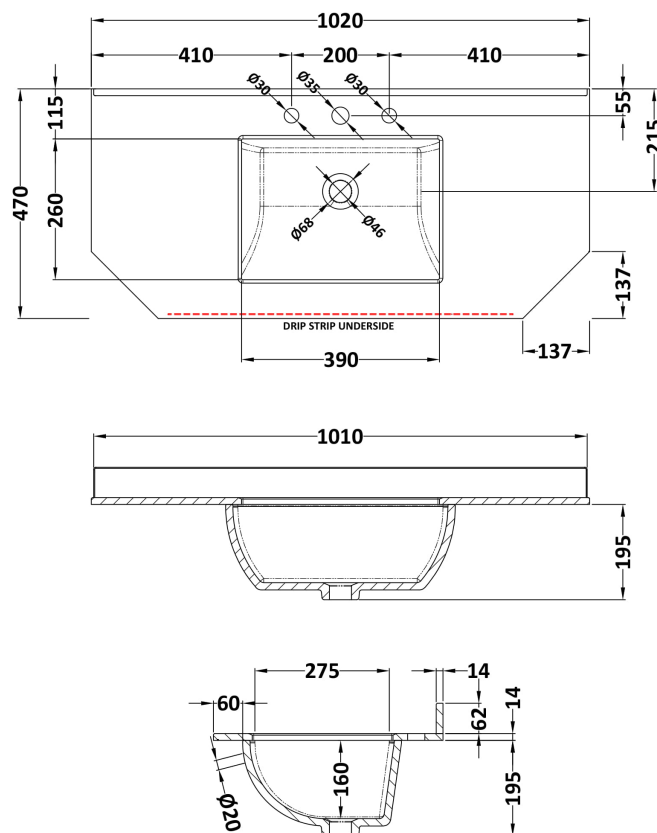

Packaging Dimensions

Height (mm):	850
Width (mm):	1055
Depth (mm):	510
Gross Weight (kg):	43.5

Packaging Data

Box Colour:	Brown Cardboard Box
Box Qty:	1
Label Size:	150 x 100
Label Colour:	White Label
Label Qty:	2

Outer Box Dimensions (If Applicable)

Height (mm):	
Width (mm):	
Depth (mm):	
Gross Weight (kg):	
Barcode:	5056211871774

Product Details

Country of Origin:	Ireland
Fitting Instruction:	No
CE Certification:	
FSC Certified Materials:	Yes
Colour:	Timeless Sand
Construction Method:	Cam & Wood Dowel
Construction Type:	Rigid
Cabinet Finish:	Mdf Vinyl Textured Woodgrain
Fascia Finish:	Mdf Vinyl Textured Woodgrain
Cabinet Thickness (mm):	18
Fascia Thickness (mm):	18
Drawer Included:	No
Drawer Type:	Not Applicable
No of Shelves:	1
Hinge Type:	95 Degree Inset Clip-On S/C
Hinge Included:	Yes
Adjustable Legs:	Not Applicable
Fixings Included:	Not Required
Handle Style:	Traditional
Waste Shroud:	No
Handle Included:	Yes
Handle Type:	Knob

Sales Code: LOM273

Description: 1000 Single Bowl Angled Marble Top 3Th

Product Dimensions

Height (mm):	268
Width (mm):	1020
Depth (mm):	470
Nett Weight (kg):	18

Packaging Dimensions

Height (mm):	250
Width (mm):	1100
Depth (mm):	580
Gross Weight (kg):	18.5

Packaging Data

Box Colour:	White Cardboard Box
Box Qty:	1
Label Size:	100 x 50
Label Colour:	White Label
Label Qty:	2

Outer Box Dimensions (If Applicable)

Height (mm):	
Width (mm):	
Depth (mm):	
Gross Weight (kg):	
Barcode:	5056211871576