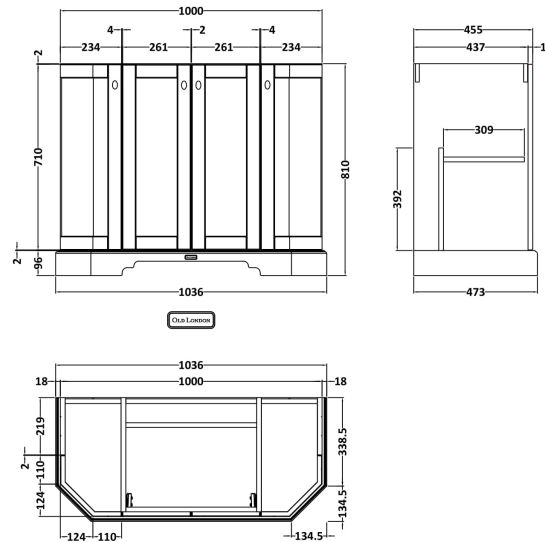

Sales Code: LOF486

Description: 1000 4-Door Angled Unit & Marble Top 3Th

Packaging Details

Barcode: 5056462602875

Sales Code: LON406

Description: 1000 4-Door Angled Basin Unit

Product Dimensions

Height (mm):	810
Width (mm):	1036
Depth (mm):	473
Nett Weight (kg):	42.5

Packaging Dimensions

Height (mm):	850
Width (mm):	1055
Depth (mm):	510
Gross Weight (kg):	43.5

Packaging Data

Box Colour:	Brown Cardboard Box
Box Qty:	1
Label Size:	150 x 100
Label Colour:	White Label
Label Qty:	2

Outer Box Dimensions (If Applicable)

Height (mm):	
Width (mm):	
Depth (mm):	
Gross Weight (kg):	
Barcode:	5056211871774

Product Details

Country of Origin:	Ireland
Fitting Instruction:	No
CE Certification:	
FSC Certified Materials:	Yes
Colour:	Timeless Sand
Construction Method:	Cam & Wood Dowel
Construction Type:	Rigid
Cabinet Finish:	Mdf Vinyl Textured Woodgrain
Fascia Finish:	Mdf Vinyl Textured Woodgrain
Cabinet Thickness (mm):	18
Fascia Thickness (mm):	18
Drawer Included:	No
Drawer Type:	Not Applicable
No of Shelves:	1
Hinge Type:	95 Degree Inset Clip-On S/C
Hinge Included:	Yes
Adjustable Legs:	Not Applicable
Fixings Included:	Not Required
Handle Style:	Traditional
Waste Shroud:	No
Handle Included:	Yes
Handle Type:	Knob

Sales Code: LOM273

Description: 1000 Single Bowl Angled Marble Top 3Th

Product Dimensions

Height (mm):	268
Width (mm):	1020
Depth (mm):	470
Nett Weight (kg):	18

Packaging Dimensions

Height (mm):	250
Width (mm):	1100
Depth (mm):	580
Gross Weight (kg):	18.5