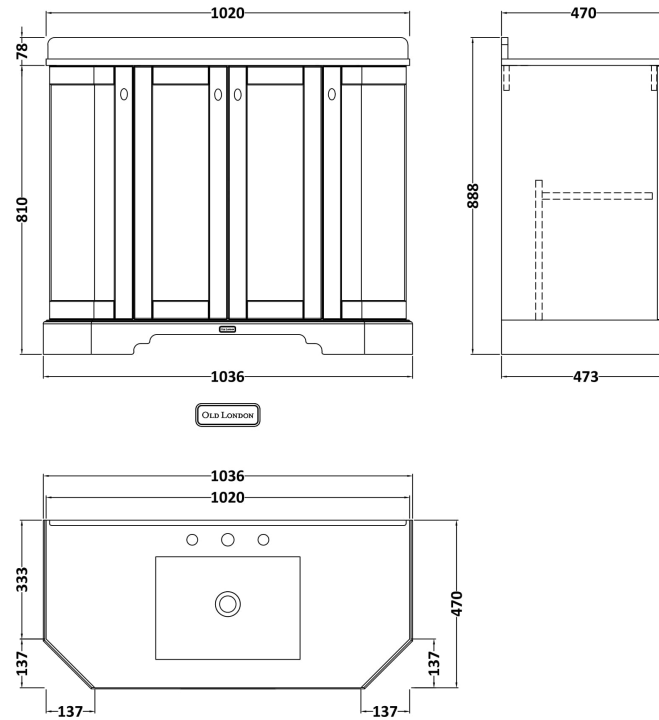

Sales Code: LOF486

Description: 1000 4-Door Angled Unit & Marble Top 3Th

Packaging Details

Barcode: 5056462602875

Sales Code: LON406

Description: 1000 4-Door Angled Basin Unit

Product Dimensions

Height (mm):	810
Width (mm):	1036
Depth (mm):	473
Nett Weight (kg):	42.5

Packaging Dimensions

Height (mm):	850
Width (mm):	1055
Depth (mm):	510
Gross Weight (kg):	43.5

Packaging Data

Box Colour:	Brown Cardboard Box
Box Qty:	1
Label Size:	150 x 100
Label Colour:	White Label
Label Qty:	2

Outer Box Dimensions (If Applicable)

Height (mm):	
Width (mm):	
Depth (mm):	
Gross Weight (kg):	
Barcode:	5056211871774

Product Details

Country of Origin:	Ireland
Fitting Instruction:	No
CE Certification:	
FSC Certified Materials:	Yes
Colour:	Timeless Sand
Construction Method:	Cam & Wood Dowel
Construction Type:	Rigid
Cabinet Finish:	Mdf Vinyl Textured Woodgrain
Fascia Finish:	Mdf Vinyl Textured Woodgrain
Cabinet Thickness (mm):	18
Fascia Thickness (mm):	18
Drawer Included:	No
Drawer Type:	Not Applicable
No of Shelves:	1
Hinge Type:	95 Degree Inset Clip-On S/C
Hinge Included:	Yes
Adjustable Legs:	Not Applicable
Fixings Included:	Not Required
Handle Style:	Traditional
Waste Shroud:	No
Handle Included:	Yes
Handle Type:	Knob

Sales Code: LOM273

Description: 1000 Single Bowl Angled Marble Top 3Th

Product Dimensions

Height (mm):	268
Width (mm):	1020
Depth (mm):	470
Nett Weight (kg):	18

Packaging Dimensions

Height (mm):	250
Width (mm):	1100
Depth (mm):	580
Gross Weight (kg):	18.5