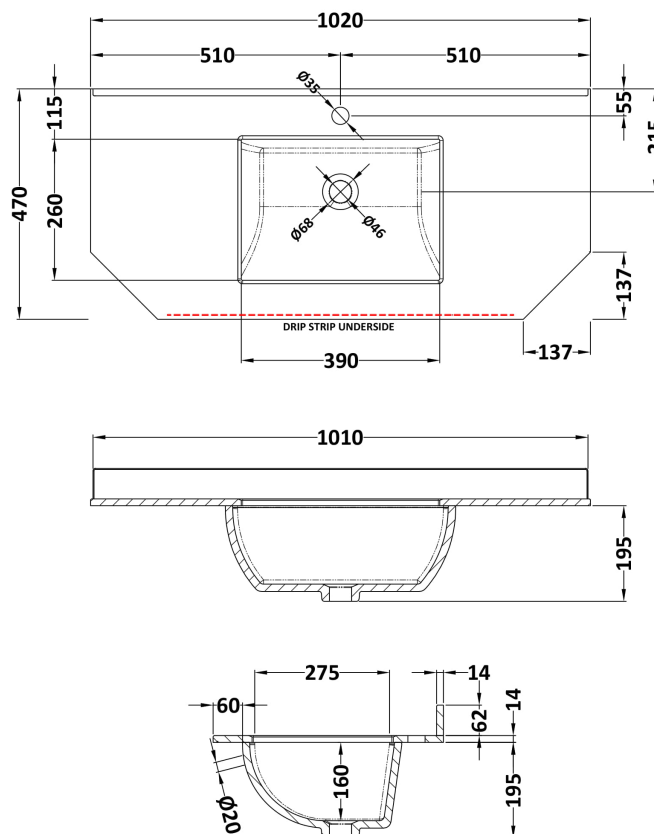

### Product Dimensions

Height (mm):	810
Width (mm):	1036
Depth (mm):	473
Nett Weight (kg):	42.5

### Outer Box Dimensions (If Applicable)

Height (mm):	
Width (mm):	
Depth (mm):	
Gross Weight (kg):	
Barcode:	5056211871774

### Product Dimensions

Height (mm):	268
Width (mm):	1020
Depth (mm):	470
Nett Weight (kg):	18

### Packaging Dimensions

Height (mm):	250
Width (mm):	1100
Depth (mm):	580
Gross Weight (kg):	18.5