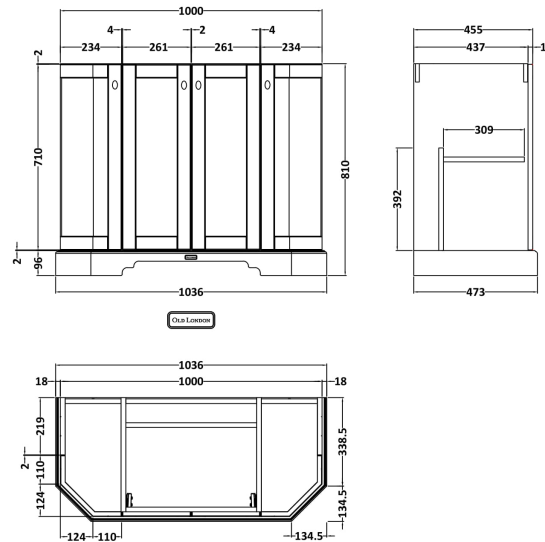

### Product Dimensions

Height (mm):	810
Width (mm):	1036
Depth (mm):	473
Nett Weight (kg):	42.5

### Packaging Dimensions

Height (mm):	850
Width (mm):	1055
Depth (mm):	510
Gross Weight (kg):	43.5

### Product Dimensions

Height (mm):	268
Width (mm):	1020
Depth (mm):	470
Nett Weight (kg):	18

### Packaging Dimensions

Height (mm):	250
Width (mm):	1100
Depth (mm):	580
Gross Weight (kg):	18.5