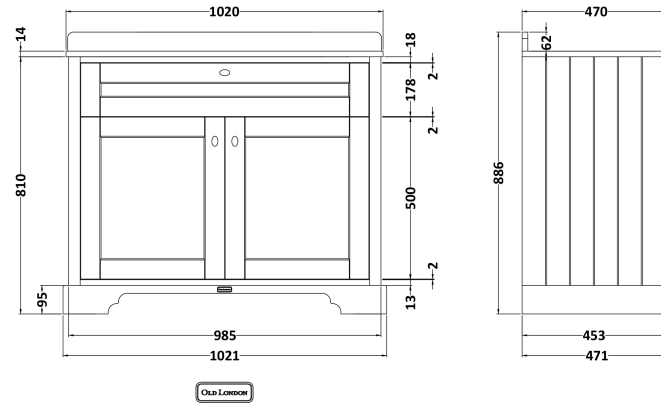

Sales Code: LOF480

Description: 1000 4-Door Unit & Marble Top 3Th

Packaging Details

Barcode: 5056211847755

Sales Code: LON407

Description: 1000 2-Door Basin Unit

Product Dimensions

Height (mm):	810
Width (mm):	1021
Depth (mm):	471
Nett Weight (kg):	43.5

Packaging Dimensions

Height (mm):	850
Width (mm):	1055
Depth (mm):	510
Gross Weight (kg):	43.5

Packaging Data

Box Colour:	Brown Cardboard Box
Box Qty:	1
Label Size:	150 x 100
Label Colour:	White Label
Label Qty:	2

Outer Box Dimensions (If Applicable)

Height (mm):	
Width (mm):	
Depth (mm):	
Gross Weight (kg):	
Barcode:	5056211844600

Product Details

Country of Origin:	Ireland
Fitting Instruction:	No
CE Certification:	
FSC Certified Materials:	Yes
Colour:	Timeless Sand
Construction Method:	Cam & Wood Dowel
Construction Type:	Rigid
Cabinet Finish:	Mdf Vinyl Textured Woodgrain
Fascia Finish:	Mdf Vinyl Textured Woodgrain
Cabinet Thickness (mm):	18
Fascia Thickness (mm):	18
Drawer Included:	No
Drawer Type:	Not Applicable
No of Shelves:	1
Hinge Type:	95 Degree Inset Clip-On S/C
Hinge Included:	Yes
Adjustable Legs:	Not Applicable
Fixings Included:	Not Required
Handle Style:	Traditional
Waste Shroud:	No
Handle Included:	Yes
Handle Type:	Knob

Sales Code: LOM249

Description: 1000 Rectangle Marble Top/Basin 3Th

Product Dimensions

Height (mm):	268
Width (mm):	1020
Depth (mm):	470
Nett Weight (kg):	18

Packaging Dimensions

Height (mm):	250
Width (mm):	1100
Depth (mm):	580
Gross Weight (kg):	18.5