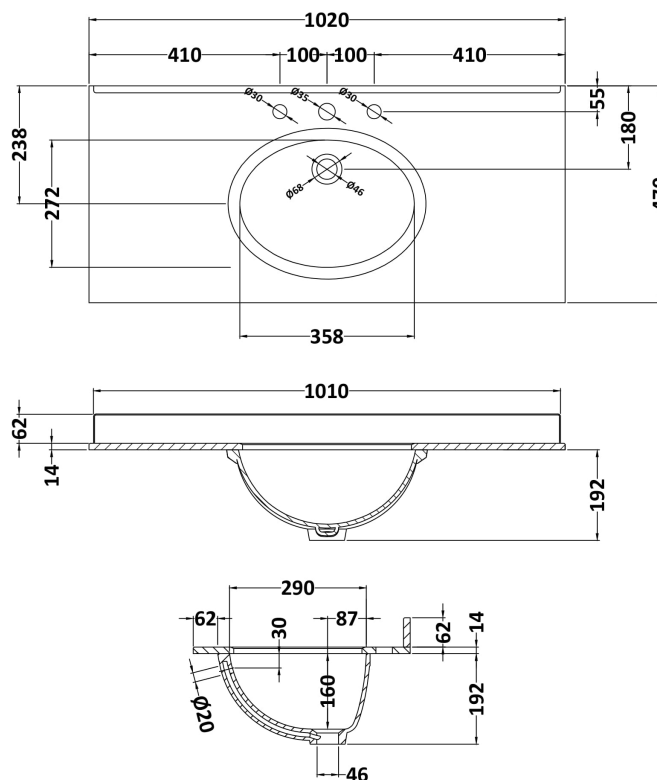

Packaging Dimensions

Height (mm):	850
Width (mm):	1055
Depth (mm):	510
Gross Weight (kg):	43.5

Packaging Data

Box Colour:	Brown Cardboard Box
Box Qty:	1
Label Size:	150 x 100
Label Colour:	White Label
Label Qty:	2

Outer Box Dimensions (If Applicable)

Height (mm):	
Width (mm):	
Depth (mm):	
Gross Weight (kg):	
Barcode:	5056211844600

Product Details

Country of Origin:	Ireland
Fitting Instruction:	No
CE Certification:	
FSC Certified Materials:	Yes
Colour:	Timeless Sand
Construction Method:	Cam & Wood Dowel
Construction Type:	Rigid
Cabinet Finish:	Mdf Vinyl Textured Woodgrain
Fascia Finish:	Mdf Vinyl Textured Woodgrain
Cabinet Thickness (mm):	18
Fascia Thickness (mm):	18
Drawer Included:	No
Drawer Type:	Not Applicable
No of Shelves:	1
Hinge Type:	95 Degree Inset Clip-On S/C
Hinge Included:	Yes
Adjustable Legs:	Not Applicable
Fixings Included:	Not Required
Handle Style:	Traditional
Waste Shroud:	No
Handle Included:	Yes
Handle Type:	Knob

Sales Code: LOM249

Description: 1000 Rectangle Marble Top/Basin 3Th

Product Dimensions

Height (mm):	268
Width (mm):	1020
Depth (mm):	470
Nett Weight (kg):	18

Packaging Dimensions

Height (mm):	250
Width (mm):	1100
Depth (mm):	580
Gross Weight (kg):	18.5

Packaging Data

Box Colour:	White Cardboard Box
Box Qty:	1
Label Size:	100 x 50
Label Colour:	White Label
Label Qty:	2

Outer Box Dimensions (If Applicable)

Height (mm):	
Width (mm):	
Depth (mm):	
Gross Weight (kg):	
Barcode:	5056211825777