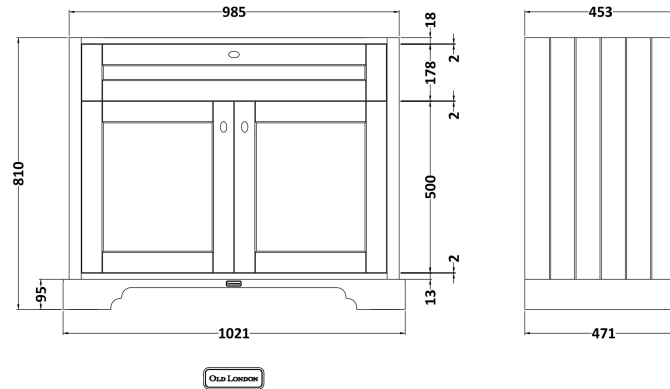

Sales Code: LOF480

Description: 1000 4-Door Unit & Marble Top 3Th

Packaging Details

Barcode: 5056211847755

Sales Code: LON407

Description: 1000 2-Door Basin Unit

Product Dimensions

Height (mm):	810
Width (mm):	1021
Depth (mm):	471
Nett Weight (kg):	43.5

Packaging Dimensions

Height (mm):	850
Width (mm):	1055
Depth (mm):	510
Gross Weight (kg):	43.5

Packaging Data

Box Colour:	Brown Cardboard Box
Box Qty:	1
Label Size:	150 x 100
Label Colour:	White Label
Label Qty:	2

Outer Box Dimensions (If Applicable)

Height (mm):	
Width (mm):	
Depth (mm):	
Gross Weight (kg):	
Barcode:	5056211844600

Product Details

Country of Origin:	Ireland
Fitting Instruction:	No
CE Certification:	
FSC Certified Materials:	Yes
Colour:	Timeless Sand
Construction Method:	Cam & Wood Dowel
Construction Type:	Rigid
Cabinet Finish:	Mdf Vinyl Textured Woodgrain
Fascia Finish:	Mdf Vinyl Textured Woodgrain
Cabinet Thickness (mm):	18
Fascia Thickness (mm):	18
Drawer Included:	No
Drawer Type:	Not Applicable
No of Shelves:	1
Hinge Type:	95 Degree Inset Clip-On S/C
Hinge Included:	Yes
Adjustable Legs:	Not Applicable
Fixings Included:	Not Required
Handle Style:	Traditional
Waste Shroud:	No
Handle Included:	Yes
Handle Type:	Knob

Sales Code: LOM249

Description: 1000 Rectangle Marble Top/Basin 3Th

Product Dimensions

Height (mm):	268
Width (mm):	1020
Depth (mm):	470
Nett Weight (kg):	18

Packaging Dimensions

Height (mm):	250
Width (mm):	1100
Depth (mm):	580
Gross Weight (kg):	18.5