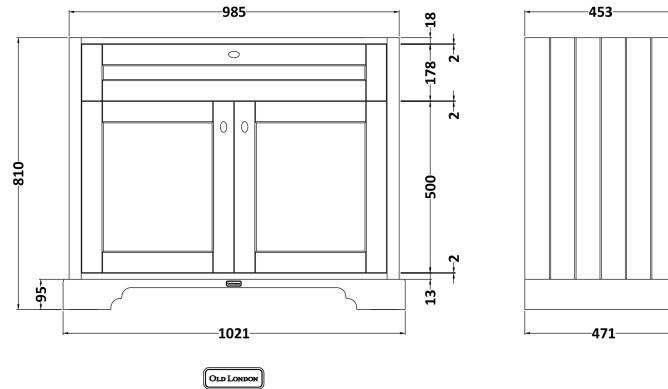

Sales Code: LOF477

Description: 1000 4-Door Unit & Marble Top 1Th

Packaging Details

Barcode: 5056211847663

Sales Code: LON407

Description: 1000 2-Door Basin Unit

Product Dimensions

Height (mm):	810
Width (mm):	1021
Depth (mm):	471
Nett Weight (kg):	43.5

Packaging Dimensions

Height (mm):	850
Width (mm):	1055
Depth (mm):	510
Gross Weight (kg):	43.5

Packaging Data

Box Colour:	Brown Cardboard Box
Box Qty:	1
Label Size:	150 x 100
Label Colour:	White Label
Label Qty:	2

Outer Box Dimensions (If Applicable)

Height (mm):	
Width (mm):	
Depth (mm):	
Gross Weight (kg):	
Barcode:	5056211844600

Product Details

Country of Origin:	Ireland
Fitting Instruction:	No
CE Certification:	
FSC Certified Materials:	Yes
Colour:	Timeless Sand
Construction Method:	Cam & Wood Dowel
Construction Type:	Rigid
Cabinet Finish:	Mdf Vinyl Textured Woodgrain
Fascia Finish:	Mdf Vinyl Textured Woodgrain
Cabinet Thickness (mm):	18
Fascia Thickness (mm):	18
Drawer Included:	No
Drawer Type:	Not Applicable
No of Shelves:	1
Hinge Type:	95 Degree Inset Clip-On S/C
Hinge Included:	Yes
Adjustable Legs:	Not Applicable
Fixings Included:	Not Required
Handle Style:	Traditional
Waste Shroud:	No
Handle Included:	Yes
Handle Type:	Knob

Sales Code: LOM246

Description: 1000 Rectangle Marble Top/Basin 1Th

Product Dimensions

Height (mm):	268
Width (mm):	1020
Depth (mm):	470
Nett Weight (kg):	18

Packaging Dimensions

Height (mm):	250
Width (mm):	1100
Depth (mm):	580
Gross Weight (kg):	18.5