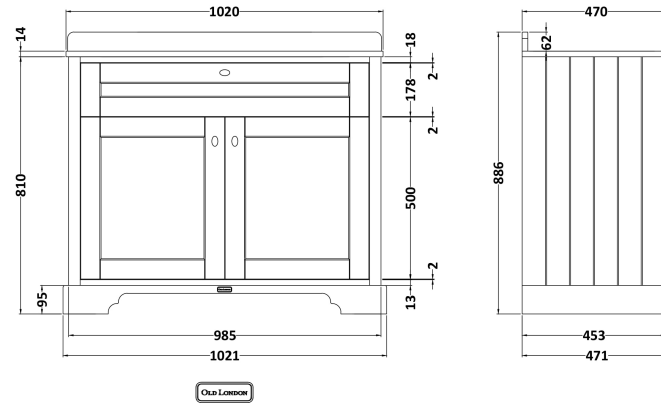

Sales Code: LOF477

Description: 1000 4-Door Unit & Marble Top 1Th

Packaging Details

Barcode: 5056211847663

Sales Code: LON407

Description: 1000 2-Door Basin Unit

Product Dimensions

Height (mm):	810
Width (mm):	1021
Depth (mm):	471
Nett Weight (kg):	43.5

Packaging Dimensions

Height (mm):	850
Width (mm):	1055
Depth (mm):	510
Gross Weight (kg):	43.5

Packaging Data

Box Colour:	Brown Cardboard Box
Box Qty:	1
Label Size:	150 x 100
Label Colour:	White Label
Label Qty:	2

Outer Box Dimensions (If Applicable)

Height (mm):	
Width (mm):	
Depth (mm):	
Gross Weight (kg):	
Barcode:	5056211844600

Product Details

Country of Origin:	Ireland
Fitting Instruction:	No
CE Certification:	
FSC Certified Materials:	Yes
Colour:	Timeless Sand
Construction Method:	Cam & Wood Dowel
Construction Type:	Rigid
Cabinet Finish:	Mdf Vinyl Textured Woodgrain
Fascia Finish:	Mdf Vinyl Textured Woodgrain
Cabinet Thickness (mm):	18
Fascia Thickness (mm):	18
Drawer Included:	No
Drawer Type:	Not Applicable
No of Shelves:	1
Hinge Type:	95 Degree Inset Clip-On S/C
Hinge Included:	Yes
Adjustable Legs:	Not Applicable
Fixings Included:	Not Required
Handle Style:	Traditional
Waste Shroud:	No
Handle Included:	Yes
Handle Type:	Knob

Sales Code: LOM246

Description: 1000 Rectangle Marble Top/Basin 1Th

Product Dimensions

Height (mm):	268
Width (mm):	1020
Depth (mm):	470
Nett Weight (kg):	18

Packaging Dimensions

Height (mm):	250
Width (mm):	1100
Depth (mm):	580
Gross Weight (kg):	18.5