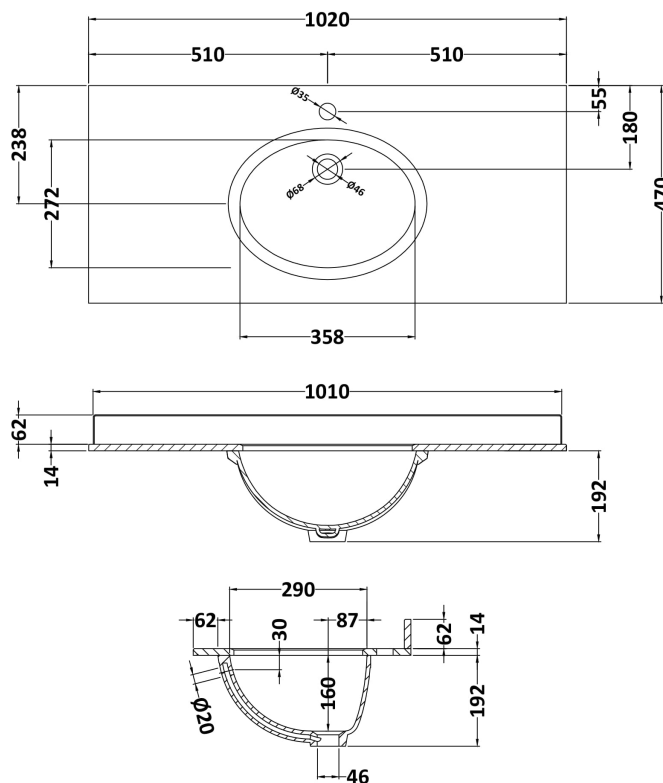

Packaging Dimensions

Height (mm):	850
Width (mm):	1055
Depth (mm):	510
Gross Weight (kg):	43.5

Packaging Data

Box Colour:	Brown Cardboard Box
Box Qty:	1
Label Size:	150 x 100
Label Colour:	White Label
Label Qty:	2

Outer Box Dimensions (If Applicable)

Height (mm):	
Width (mm):	
Depth (mm):	
Gross Weight (kg):	
Barcode:	5056211844600

Product Details

Country of Origin:	Ireland
Fitting Instruction:	No
CE Certification:	
FSC Certified Materials:	Yes
Colour:	Timeless Sand
Construction Method:	Cam & Wood Dowel
Construction Type:	Rigid
Cabinet Finish:	Mdf Vinyl Textured Woodgrain
Fascia Finish:	Mdf Vinyl Textured Woodgrain
Cabinet Thickness (mm):	18
Fascia Thickness (mm):	18
Drawer Included:	No
Drawer Type:	Not Applicable
No of Shelves:	1
Hinge Type:	95 Degree Inset Clip-On S/C
Hinge Included:	Yes
Adjustable Legs:	Not Applicable
Fixings Included:	Not Required
Handle Style:	Traditional
Waste Shroud:	No
Handle Included:	Yes
Handle Type:	Knob

Sales Code: LOM246

Description: 1000 Rectangle Marble Top/Basin 1Th

Product Dimensions

Height (mm):	268
Width (mm):	1020
Depth (mm):	470
Nett Weight (kg):	18

Packaging Dimensions

Height (mm):	250
Width (mm):	1100
Depth (mm):	580
Gross Weight (kg):	18.5

Packaging Data

Box Colour:	White Cardboard Box
Box Qty:	1
Label Size:	100 x 50
Label Colour:	White Label
Label Qty:	2

Outer Box Dimensions (If Applicable)

Height (mm):	
Width (mm):	
Depth (mm):	
Gross Weight (kg):	
Barcode:	5056211825746