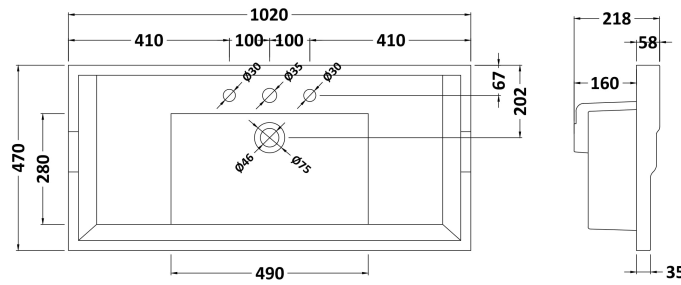

Packaging Dimensions

Height (mm):	850
Width (mm):	1055
Depth (mm):	510
Gross Weight (kg):	43.5

Packaging Data

Box Colour:	Brown Cardboard Box
Box Qty:	1
Label Size:	150 x 100
Label Colour:	White Label
Label Qty:	2

Outer Box Dimensions (If Applicable)

Height (mm):	
Width (mm):	
Depth (mm):	
Gross Weight (kg):	
Barcode:	5056211844600

Product Details

Country of Origin:	Ireland
Fitting Instruction:	No
CE Certification:	
FSC Certified Materials:	Yes
Colour:	Timeless Sand
Construction Method:	Cam & Wood Dowel
Construction Type:	Rigid
Cabinet Finish:	Mdf Vinyl Textured Woodgrain
Fascia Finish:	Mdf Vinyl Textured Woodgrain
Cabinet Thickness (mm):	18
Fascia Thickness (mm):	18
Drawer Included:	No
Drawer Type:	Not Applicable
No of Shelves:	1
Hinge Type:	95 Degree Inset Clip-On S/C
Hinge Included:	Yes
Adjustable Legs:	Not Applicable
Fixings Included:	Not Required
Handle Style:	Traditional
Waste Shroud:	No
Handle Included:	Yes
Handle Type:	Knob

Sales Code: NLV037

Description: 1000mm Traditional Basin 3Th

Product Dimensions

Height (mm):	218
Width (mm):	1020
Depth (mm):	470
Nett Weight (kg):	26

Packaging Dimensions

Height (mm):	260
Width (mm):	1020
Depth (mm):	480
Gross Weight (kg):	27

Packaging Data

Box Colour:	Brown Cardboard Box - Printed
Box Qty:	1
Label Size:	100 x 50
Label Colour:	White Label
Label Qty:	2

Outer Box Dimensions (If Applicable)

Height (mm):	
Width (mm):	
Depth (mm):	
Gross Weight (kg):	
Barcode:	5056211825722