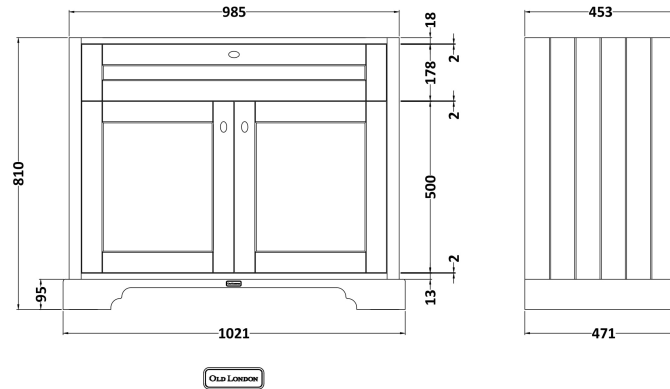

Sales Code: LOF437

Description: 1000mm 2-Door Unit & Basin 3Th

Packaging Details

Barcode: 5056211847601

Sales Code: LON407

Description: 1000 2-Door Basin Unit

Product Dimensions

Height (mm):	810
Width (mm):	1021
Depth (mm):	471
Nett Weight (kg):	43.5

Packaging Dimensions

Height (mm):	850
Width (mm):	1055
Depth (mm):	510
Gross Weight (kg):	43.5

Packaging Data

Box Colour:	Brown Cardboard Box
Box Qty:	1
Label Size:	150 x 100
Label Colour:	White Label
Label Qty:	2

Outer Box Dimensions (If Applicable)

Height (mm):	
Width (mm):	
Depth (mm):	
Gross Weight (kg):	
Barcode:	5056211844600

Product Details

Country of Origin:	Ireland
Fitting Instruction:	No
CE Certification:	
FSC Certified Materials:	Yes
Colour:	Timeless Sand
Construction Method:	Cam & Wood Dowel
Construction Type:	Rigid
Cabinet Finish:	Mdf Vinyl Textured Woodgrain
Fascia Finish:	Mdf Vinyl Textured Woodgrain
Cabinet Thickness (mm):	18
Fascia Thickness (mm):	18
Drawer Included:	No
Drawer Type:	Not Applicable
No of Shelves:	1
Hinge Type:	95 Degree Inset Clip-On S/C
Hinge Included:	Yes
Adjustable Legs:	Not Applicable
Fixings Included:	Not Required
Handle Style:	Traditional
Waste Shroud:	No
Handle Included:	Yes
Handle Type:	Knob

Sales Code: NLV037

Description: 1000mm Traditional Basin 3Th

Product Dimensions

Height (mm):	218
Width (mm):	1020
Depth (mm):	470
Nett Weight (kg):	26

Packaging Dimensions

Height (mm):	260
Width (mm):	1020
Depth (mm):	480
Gross Weight (kg):	27