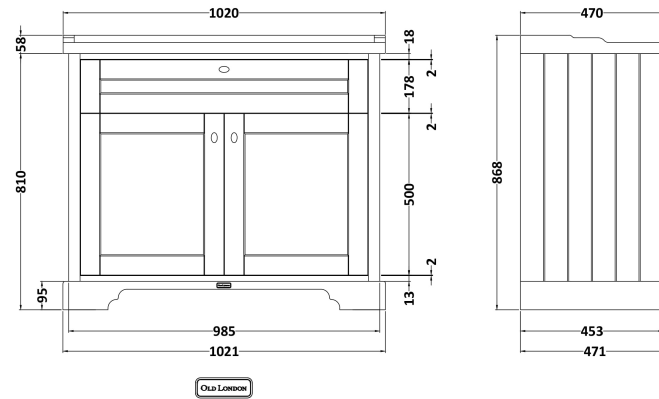

Sales Code: LOF437

Description: 1000mm 2-Door Unit & Basin 3Th

Packaging Details

Barcode: 5056211847601

Sales Code: LON407

Description: 1000 2-Door Basin Unit

Product Dimensions

Height (mm):	810
Width (mm):	1021
Depth (mm):	471
Nett Weight (kg):	43.5

Packaging Dimensions

Height (mm):	850
Width (mm):	1055
Depth (mm):	510
Gross Weight (kg):	43.5

Packaging Data

Box Colour:	Brown Cardboard Box
Box Qty:	1
Label Size:	150 x 100
Label Colour:	White Label
Label Qty:	2

Outer Box Dimensions (If Applicable)

Height (mm):	
Width (mm):	
Depth (mm):	
Gross Weight (kg):	
Barcode:	5056211844600

Product Details

Country of Origin:	Ireland
Fitting Instruction:	No
CE Certification:	
FSC Certified Materials:	Yes
Colour:	Timeless Sand
Construction Method:	Cam & Wood Dowel
Construction Type:	Rigid
Cabinet Finish:	Mdf Vinyl Textured Woodgrain
Fascia Finish:	Mdf Vinyl Textured Woodgrain
Cabinet Thickness (mm):	18
Fascia Thickness (mm):	18
Drawer Included:	No
Drawer Type:	Not Applicable
No of Shelves:	1
Hinge Type:	95 Degree Inset Clip-On S/C
Hinge Included:	Yes
Adjustable Legs:	Not Applicable
Fixings Included:	Not Required
Handle Style:	Traditional
Waste Shroud:	No
Handle Included:	Yes
Handle Type:	Knob

Sales Code: NLV037

Description: 1000mm Traditional Basin 3Th

Product Dimensions

Height (mm):	218
Width (mm):	1020
Depth (mm):	470
Nett Weight (kg):	26

Packaging Dimensions

Height (mm):	260
Width (mm):	1020
Depth (mm):	480
Gross Weight (kg):	27