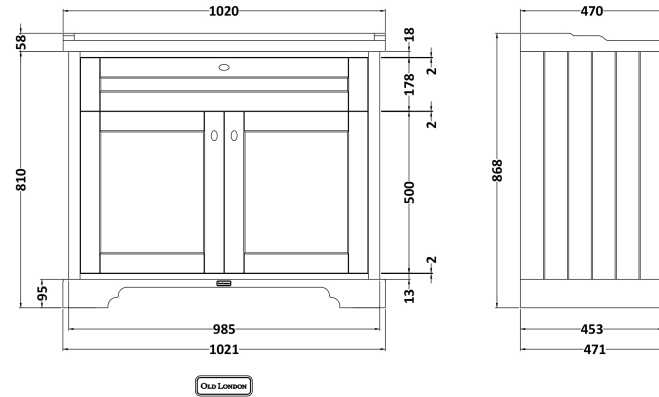

Sales Code: LOF407

Description: 1000mm 2-Door Unit & Basin 1Th

Packaging Details

Barcode: 5056211847571

Sales Code: LON407

Description: 1000 2-Door Basin Unit

Product Dimensions

Height (mm):	810
Width (mm):	1021
Depth (mm):	471
Nett Weight (kg):	43.5

Packaging Dimensions

Height (mm):	850
Width (mm):	1055
Depth (mm):	510
Gross Weight (kg):	43.5

Packaging Data

Box Colour:	Brown Cardboard Box
Box Qty:	1
Label Size:	150 x 100
Label Colour:	White Label
Label Qty:	2

Outer Box Dimensions (If Applicable)

Height (mm):	
Width (mm):	
Depth (mm):	
Gross Weight (kg):	
Barcode:	5056211844600

Product Details

Country of Origin:	Ireland
Fitting Instruction:	No
CE Certification:	
FSC Certified Materials:	Yes
Colour:	Timeless Sand
Construction Method:	Cam & Wood Dowel
Construction Type:	Rigid
Cabinet Finish:	Mdf Vinyl Textured Woodgrain
Fascia Finish:	Mdf Vinyl Textured Woodgrain
Cabinet Thickness (mm):	18
Fascia Thickness (mm):	18
Drawer Included:	No
Drawer Type:	Not Applicable
No of Shelves:	1
Hinge Type:	95 Degree Inset Clip-On S/C
Hinge Included:	Yes
Adjustable Legs:	Not Applicable
Fixings Included:	Not Required
Handle Style:	Traditional
Waste Shroud:	No
Handle Included:	Yes
Handle Type:	Knob

Sales Code: NLV007

Description: 1000mm Traditional Basin 1Th

Product Dimensions

Height (mm):	218
Width (mm):	1020
Depth (mm):	470
Nett Weight (kg):	26

Packaging Dimensions

Height (mm):	260
Width (mm):	1020
Depth (mm):	480
Gross Weight (kg):	27