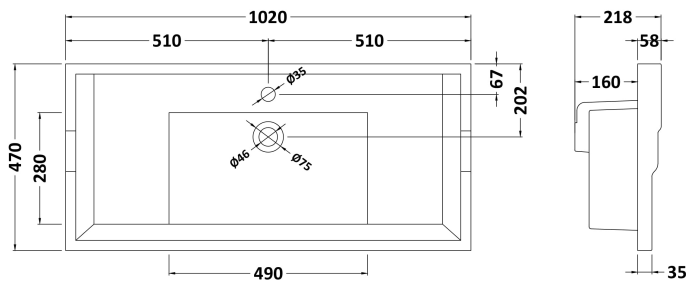

Packaging Dimensions

Height (mm):	850
Width (mm):	1055
Depth (mm):	510
Gross Weight (kg):	43.5

Packaging Data

Box Colour:	Brown Cardboard Box
Box Qty:	1
Label Size:	150 x 100
Label Colour:	White Label
Label Qty:	2

Outer Box Dimensions (If Applicable)

Height (mm):	
Width (mm):	
Depth (mm):	
Gross Weight (kg):	
Barcode:	5056211844600

Product Details

Country of Origin:	Ireland
Fitting Instruction:	No
CE Certification:	
FSC Certified Materials:	Yes
Colour:	Timeless Sand
Construction Method:	Cam & Wood Dowel
Construction Type:	Rigid
Cabinet Finish:	Mdf Vinyl Textured Woodgrain
Fascia Finish:	Mdf Vinyl Textured Woodgrain
Cabinet Thickness (mm):	18
Fascia Thickness (mm):	18
Drawer Included:	No
Drawer Type:	Not Applicable
No of Shelves:	1
Hinge Type:	95 Degree Inset Clip-On S/C
Hinge Included:	Yes
Adjustable Legs:	Not Applicable
Fixings Included:	Not Required
Handle Style:	Traditional
Waste Shroud:	No
Handle Included:	Yes
Handle Type:	Knob

Sales Code: NLV007

Description: 1000mm Traditional Basin 1Th

Product Dimensions

Height (mm):	218
Width (mm):	1020
Depth (mm):	470
Nett Weight (kg):	26

Packaging Dimensions

Height (mm):	260
Width (mm):	1020
Depth (mm):	480
Gross Weight (kg):	27

Packaging Data

Box Colour:	Brown Cardboard Box - Printed
Box Qty:	1
Label Size:	100 x 50
Label Colour:	White Label
Label Qty:	2

Outer Box Dimensions (If Applicable)

Height (mm):	
Width (mm):	
Depth (mm):	
Gross Weight (kg):	
Barcode:	5056211825715