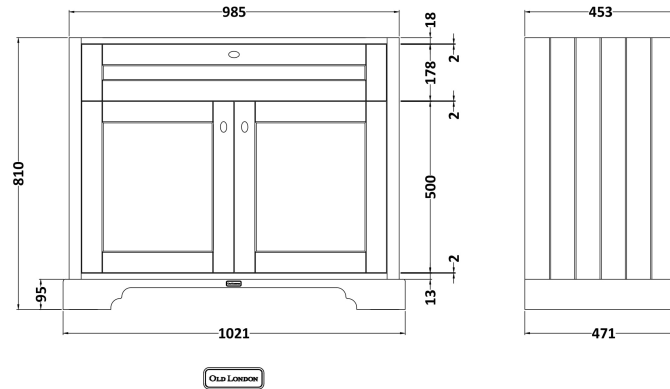

Sales Code: LOF407

Description: 1000mm 2-Door Unit & Basin 1Th

Packaging Details

Barcode: 5056211847571

Sales Code: LON407

Description: 1000 2-Door Basin Unit

Product Dimensions

Height (mm):	810
Width (mm):	1021
Depth (mm):	471
Nett Weight (kg):	43.5

Packaging Dimensions

Height (mm):	850
Width (mm):	1055
Depth (mm):	510
Gross Weight (kg):	43.5

Packaging Data

Box Colour:	Brown Cardboard Box
Box Qty:	1
Label Size:	150 x 100
Label Colour:	White Label
Label Qty:	2

Outer Box Dimensions (If Applicable)

Height (mm):	
Width (mm):	
Depth (mm):	
Gross Weight (kg):	
Barcode:	5056211844600

Product Details

Country of Origin:	Ireland
Fitting Instruction:	No
CE Certification:	
FSC Certified Materials:	Yes
Colour:	Timeless Sand
Construction Method:	Cam & Wood Dowel
Construction Type:	Rigid
Cabinet Finish:	Mdf Vinyl Textured Woodgrain
Fascia Finish:	Mdf Vinyl Textured Woodgrain
Cabinet Thickness (mm):	18
Fascia Thickness (mm):	18
Drawer Included:	No
Drawer Type:	Not Applicable
No of Shelves:	1
Hinge Type:	95 Degree Inset Clip-On S/C
Hinge Included:	Yes
Adjustable Legs:	Not Applicable
Fixings Included:	Not Required
Handle Style:	Traditional
Waste Shroud:	No
Handle Included:	Yes
Handle Type:	Knob

Sales Code: NLV007

Description: 1000mm Traditional Basin 1Th

Product Dimensions

Height (mm):	218
Width (mm):	1020
Depth (mm):	470
Nett Weight (kg):	26

Packaging Dimensions

Height (mm):	260
Width (mm):	1020
Depth (mm):	480
Gross Weight (kg):	27