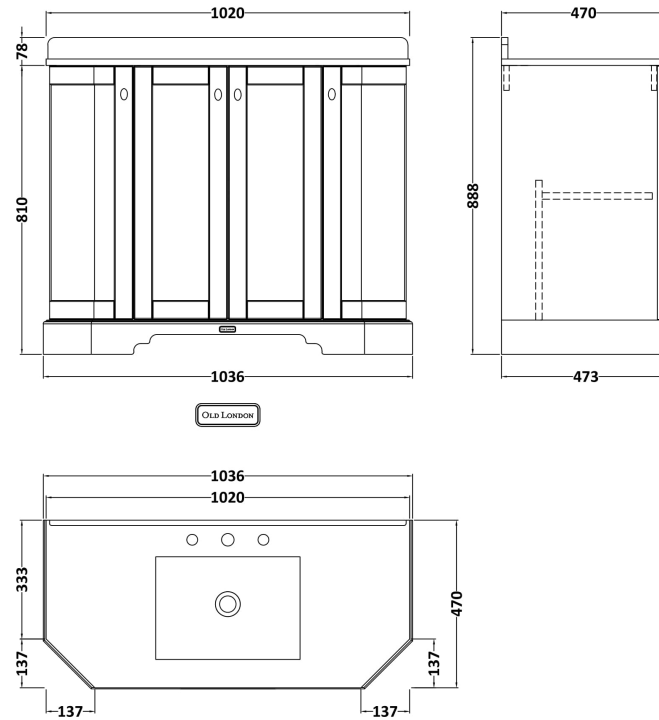

### Packaging Details

Barcode: 5056462602844

Sales Code: LON306

Description: 1000 4-Door Angled Basin Unit

**Product Dimensions**

Height (mm):	810
Width (mm):	1036
Depth (mm):	473
Nett Weight (kg):	42.5

**Packaging Dimensions**

Height (mm):	850
Width (mm):	1055
Depth (mm):	510
Gross Weight (kg):	43.5

**Packaging Data**

Box Colour:	Brown Cardboard Box
Box Qty:	1
Label Size:	150 x 100
Label Colour:	White Label
Label Qty:	2

**Outer Box Dimensions (If Applicable)**

### Product Dimensions

Height (mm):	268
Width (mm):	1020
Depth (mm):	470
Nett Weight (kg):	18

### Packaging Dimensions

Height (mm):	250
Width (mm):	1100
Depth (mm):	580
Gross Weight (kg):	18.5