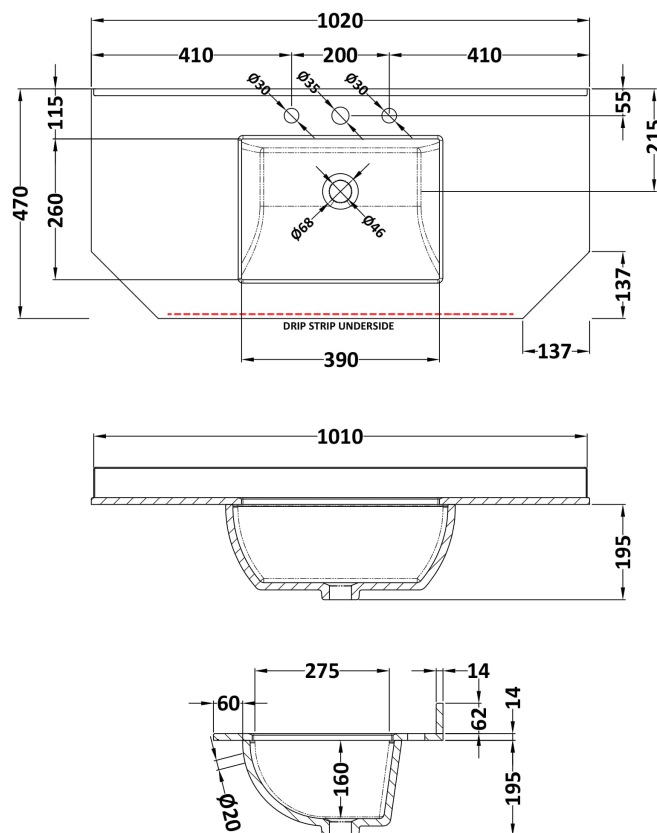

### Packaging Details

Barcode: 5056462602844

Sales Code: LON306

Description: 1000 4-Door Angled Basin Unit

**Product Dimensions**

Height (mm):	810
Width (mm):	1036
Depth (mm):	473
Nett Weight (kg):	42.5

**Packaging Dimensions**

Height (mm):	850
Width (mm):	1055
Depth (mm):	510
Gross Weight (kg):	43.5

**Packaging Data**

Box Colour:	Brown Cardboard Box
Box Qty:	1
Label Size:	150 x 100
Label Colour:	White Label
Label Qty:	2

**Outer Box Dimensions (If Applicable)**

### Product Dimensions

Height (mm):	268
Width (mm):	1020
Depth (mm):	470
Nett Weight (kg):	18

### Packaging Dimensions

Height (mm):	250
Width (mm):	1100
Depth (mm):	580
Gross Weight (kg):	18.5