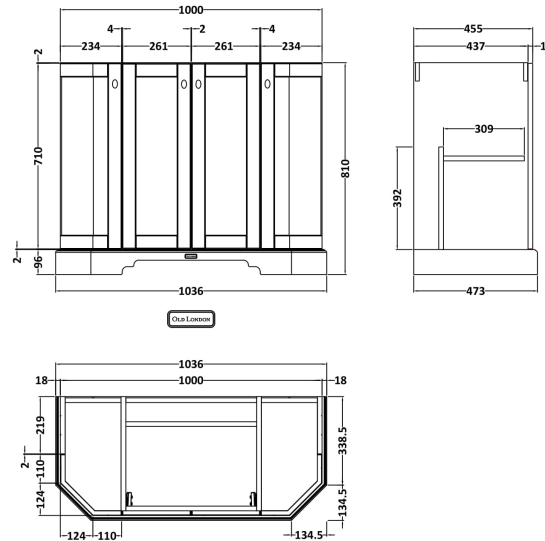

### Packaging Details

Barcode: 5056462602844

Sales Code: LON306

Description: 1000 4-Door Angled Basin Unit

**Product Dimensions**

Height (mm):	810
Width (mm):	1036
Depth (mm):	473
Nett Weight (kg):	42.5

**Packaging Dimensions**

Height (mm):	850
Width (mm):	1055
Depth (mm):	510
Gross Weight (kg):	43.5

**Packaging Data**

Box Colour:	Brown Cardboard Box
Box Qty:	1
Label Size:	150 x 100
Label Colour:	White Label
Label Qty:	2

**Outer Box Dimensions (If Applicable)**

### Product Dimensions

Height (mm):	268
Width (mm):	1020
Depth (mm):	470
Nett Weight (kg):	18

### Packaging Dimensions

Height (mm):	250
Width (mm):	1100
Depth (mm):	580
Gross Weight (kg):	18.5