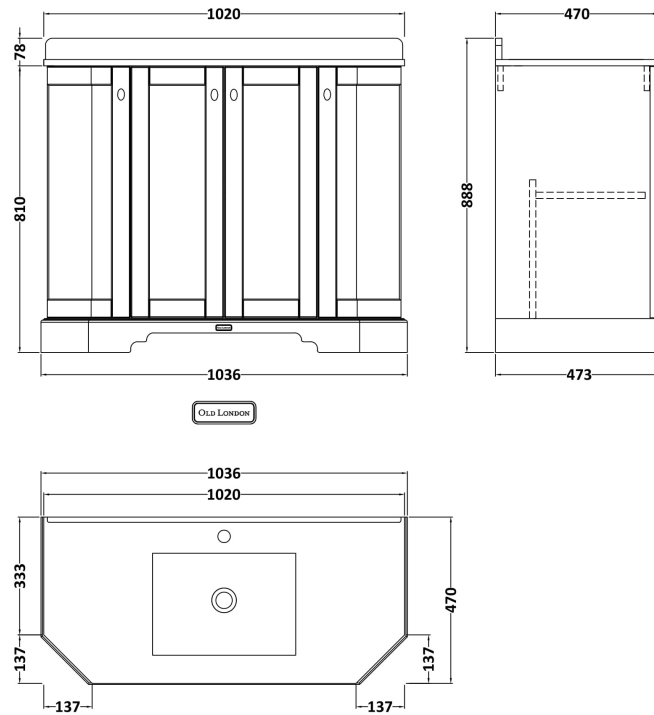

Sales Code: LOF383

Description: 1000 4-Door Angled Unit & Marble Top 1Th

Packaging Details

Barcode: 5056462602752

Sales Code: LON306

Description: 1000 4-Door Angled Basin Unit

Product Dimensions

Height (mm):	810
Width (mm):	1036
Depth (mm):	473
Nett Weight (kg):	42.5

Packaging Dimensions

Height (mm):	850
Width (mm):	1055
Depth (mm):	510
Gross Weight (kg):	43.5

Packaging Data

Box Colour:	Brown Cardboard Box
Box Qty:	1
Label Size:	150 x 100
Label Colour:	White Label
Label Qty:	2

Outer Box Dimensions (If Applicable)

Height (mm):	
Width (mm):	
Depth (mm):	
Gross Weight (kg):	
Barcode:	5056211871781

Product Details

Country of Origin:	Ireland
Fitting Instruction:	No
CE Certification:	
FSC Certified Materials:	Yes
Colour:	Twilight Blue
Construction Method:	Cam & Wood Dowel
Construction Type:	Rigid
Cabinet Finish:	Mdf Vinyl Textured Woodgrain
Fascia Finish:	Mdf Vinyl Textured Woodgrain
Cabinet Thickness (mm):	18
Fascia Thickness (mm):	18
Drawer Included:	No
Drawer Type:	Not Applicable
No of Shelves:	1
Hinge Type:	95 Degree Inset Clip-On S/C
Hinge Included:	Yes
Adjustable Legs:	Not Applicable
Fixings Included:	Not Required
Handle Style:	Traditional
Waste Shroud:	No
Handle Included:	Yes
Handle Type:	Knob

Sales Code: LOM270

Description: 1000 Single Bowl Angled Marble Top 1Th

Product Dimensions

Height (mm):	268
Width (mm):	1020
Depth (mm):	470
Nett Weight (kg):	18

Packaging Dimensions

Height (mm):	250
Width (mm):	1100
Depth (mm):	580
Gross Weight (kg):	18.5