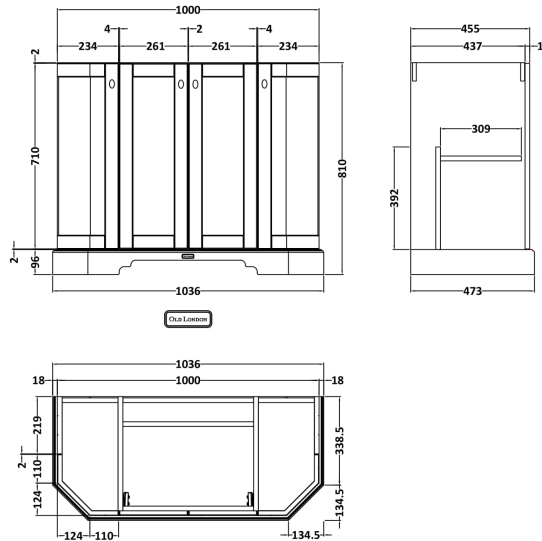

Sales Code: LOF383

Description: 1000 4-Door Angled Unit & Marble Top 1Th

Packaging Details

Barcode: 5056462602752

Sales Code: LON306

Description: 1000 4-Door Angled Basin Unit

Product Dimensions

Height (mm):	810
Width (mm):	1036
Depth (mm):	473
Nett Weight (kg):	42.5

Packaging Dimensions

Height (mm):	850
Width (mm):	1055
Depth (mm):	510
Gross Weight (kg):	43.5

Packaging Data

Box Colour:	Brown Cardboard Box
Box Qty:	1
Label Size:	150 x 100
Label Colour:	White Label
Label Qty:	2

Outer Box Dimensions (If Applicable)

Height (mm):	
Width (mm):	
Depth (mm):	
Gross Weight (kg):	
Barcode:	5056211871781

Product Details

Country of Origin:	Ireland
Fitting Instruction:	No
CE Certification:	
FSC Certified Materials:	Yes
Colour:	Twilight Blue
Construction Method:	Cam & Wood Dowel
Construction Type:	Rigid
Cabinet Finish:	Mdf Vinyl Textured Woodgrain
Fascia Finish:	Mdf Vinyl Textured Woodgrain
Cabinet Thickness (mm):	18
Fascia Thickness (mm):	18
Drawer Included:	No
Drawer Type:	Not Applicable
No of Shelves:	1
Hinge Type:	95 Degree Inset Clip-On S/C
Hinge Included:	Yes
Adjustable Legs:	Not Applicable
Fixings Included:	Not Required
Handle Style:	Traditional
Waste Shroud:	No
Handle Included:	Yes
Handle Type:	Knob

Sales Code: LOM270

Description: 1000 Single Bowl Angled Marble Top 1Th

Product Dimensions

Height (mm):	268
Width (mm):	1020
Depth (mm):	470
Nett Weight (kg):	18

Packaging Dimensions

Height (mm):	250
Width (mm):	1100
Depth (mm):	580
Gross Weight (kg):	18.5