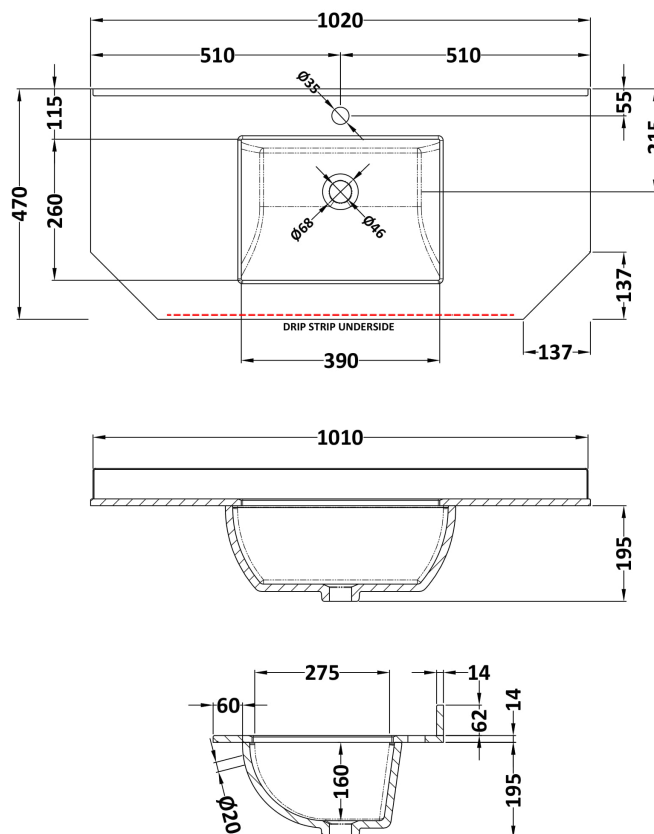

Packaging Dimensions

Height (mm):	850
Width (mm):	1055
Depth (mm):	510
Gross Weight (kg):	43.5

Packaging Data

Box Colour:	Brown Cardboard Box
Box Qty:	1
Label Size:	150 x 100
Label Colour:	White Label
Label Qty:	2

Outer Box Dimensions (If Applicable)

Height (mm):	
Width (mm):	
Depth (mm):	
Gross Weight (kg):	
Barcode:	5056211871781

Product Details

Country of Origin:	Ireland
Fitting Instruction:	No
CE Certification:	
FSC Certified Materials:	Yes
Colour:	Twilight Blue
Construction Method:	Cam & Wood Dowel
Construction Type:	Rigid
Cabinet Finish:	Mdf Vinyl Textured Woodgrain
Fascia Finish:	Mdf Vinyl Textured Woodgrain
Cabinet Thickness (mm):	18
Fascia Thickness (mm):	18
Drawer Included:	No
Drawer Type:	Not Applicable
No of Shelves:	1
Hinge Type:	95 Degree Inset Clip-On S/C
Hinge Included:	Yes
Adjustable Legs:	Not Applicable
Fixings Included:	Not Required
Handle Style:	Traditional
Waste Shroud:	No
Handle Included:	Yes
Handle Type:	Knob

Sales Code: LOM270

Description: 1000 Single Bowl Angled Marble Top 1Th

Product Dimensions

Height (mm):	268
Width (mm):	1020
Depth (mm):	470
Nett Weight (kg):	18

Packaging Dimensions

Height (mm):	250
Width (mm):	1100
Depth (mm):	580
Gross Weight (kg):	18.5

Packaging Data

Box Colour:	White Cardboard Box
Box Qty:	1
Label Size:	100 x 50
Label Colour:	White Label
Label Qty:	2

Outer Box Dimensions (If Applicable)

Height (mm):	
Width (mm):	
Depth (mm):	
Gross Weight (kg):	
Barcode:	5056211871606