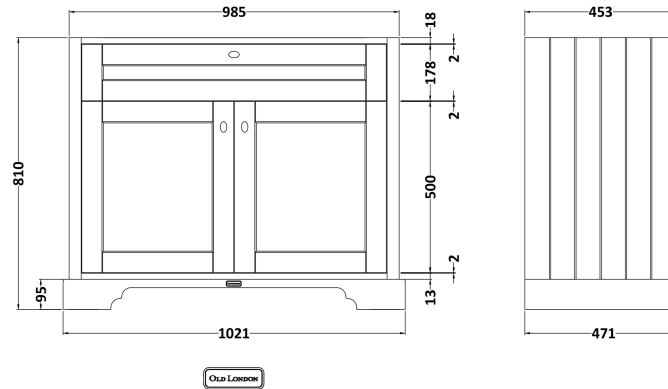

Sales Code: LOF380

Description: 1000 4-Door Unit & Marble Top 3Th

Packaging Details

Barcode: 5056211847748

Sales Code: LON307

Description: 1000 2-Door Basin Unit

Product Dimensions

Height (mm):	810
Width (mm):	1021
Depth (mm):	471
Nett Weight (kg):	42.5

Packaging Dimensions

Height (mm):	850
Width (mm):	1055
Depth (mm):	510
Gross Weight (kg):	43.5

Packaging Data

Box Colour:	Brown Cardboard Box
Box Qty:	1
Label Size:	150 x 100
Label Colour:	White Label
Label Qty:	2

Outer Box Dimensions (If Applicable)

Height (mm):	
Width (mm):	
Depth (mm):	
Gross Weight (kg):	
Barcode:	5056211844594

Product Details

Country of Origin:	Ireland
Fitting Instruction:	No
CE Certification:	
FSC Certified Materials:	Yes
Colour:	Twilight Blue
Construction Method:	Cam & Wood Dowel
Construction Type:	Rigid
Cabinet Finish:	Mdf Vinyl Textured Woodgrain
Fascia Finish:	Mdf Vinyl Textured Woodgrain
Cabinet Thickness (mm):	18
Fascia Thickness (mm):	18
Drawer Included:	No
Drawer Type:	Not Applicable
No of Shelves:	1
Hinge Type:	95 Degree Inset Clip-On S/C
Hinge Included:	Yes
Adjustable Legs:	Not Applicable
Fixings Included:	Not Required
Handle Style:	Traditional
Waste Shroud:	No
Handle Included:	Yes
Handle Type:	Knob

Sales Code: LOM249

Description: 1000 Rectangle Marble Top/Basin 3Th

Product Dimensions

Height (mm):	268
Width (mm):	1020
Depth (mm):	470
Nett Weight (kg):	18

Packaging Dimensions

Height (mm):	250
Width (mm):	1100
Depth (mm):	580
Gross Weight (kg):	18.5