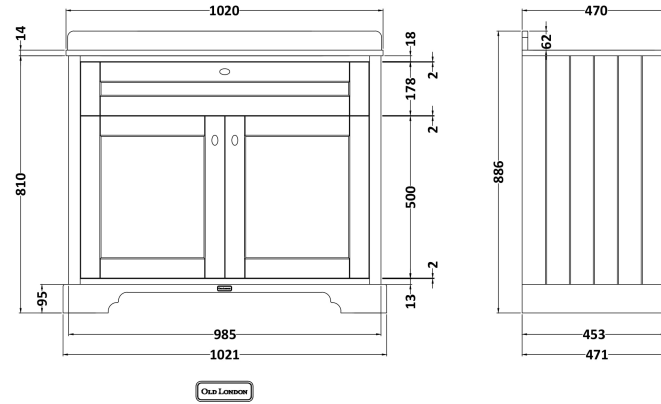

Sales Code: LOF380

Description: 1000 4-Door Unit & Marble Top 3Th

Packaging Details

Barcode: 5056211847748

Sales Code: LON307

Description: 1000 2-Door Basin Unit

Product Dimensions

Height (mm):	810
Width (mm):	1021
Depth (mm):	471
Nett Weight (kg):	42.5

Packaging Dimensions

Height (mm):	850
Width (mm):	1055
Depth (mm):	510
Gross Weight (kg):	43.5

Packaging Data

Box Colour:	Brown Cardboard Box
Box Qty:	1
Label Size:	150 x 100
Label Colour:	White Label
Label Qty:	2

Outer Box Dimensions (If Applicable)

Height (mm):	
Width (mm):	
Depth (mm):	
Gross Weight (kg):	
Barcode:	5056211844594

Product Details

Country of Origin:	Ireland
Fitting Instruction:	No
CE Certification:	
FSC Certified Materials:	Yes
Colour:	Twilight Blue
Construction Method:	Cam & Wood Dowel
Construction Type:	Rigid
Cabinet Finish:	Mdf Vinyl Textured Woodgrain
Fascia Finish:	Mdf Vinyl Textured Woodgrain
Cabinet Thickness (mm):	18
Fascia Thickness (mm):	18
Drawer Included:	No
Drawer Type:	Not Applicable
No of Shelves:	1
Hinge Type:	95 Degree Inset Clip-On S/C
Hinge Included:	Yes
Adjustable Legs:	Not Applicable
Fixings Included:	Not Required
Handle Style:	Traditional
Waste Shroud:	No
Handle Included:	Yes
Handle Type:	Knob

Sales Code: LOM249

Description: 1000 Rectangle Marble Top/Basin 3Th

Product Dimensions

Height (mm):	268
Width (mm):	1020
Depth (mm):	470
Nett Weight (kg):	18

Packaging Dimensions

Height (mm):	250
Width (mm):	1100
Depth (mm):	580
Gross Weight (kg):	18.5