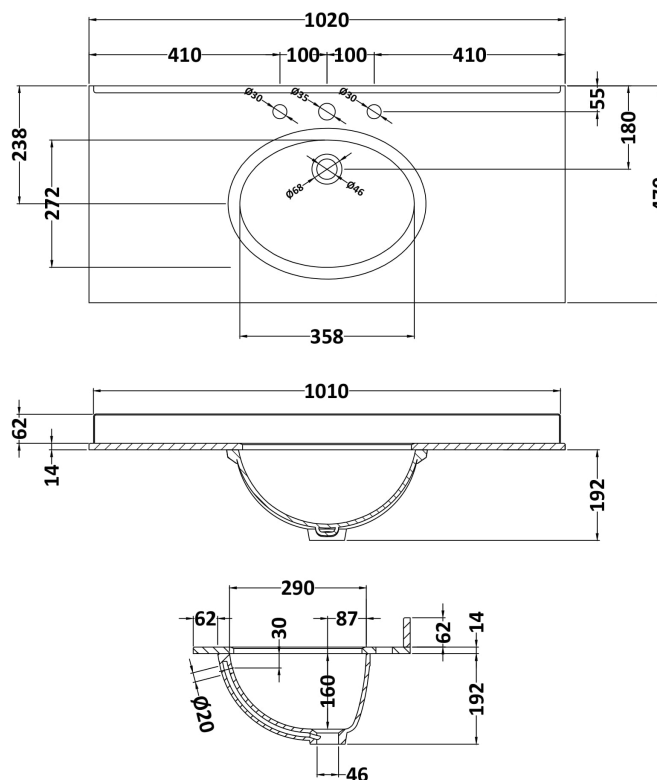

Packaging Dimensions

Height (mm):	850
Width (mm):	1055
Depth (mm):	510
Gross Weight (kg):	43.5

Packaging Data

Box Colour:	Brown Cardboard Box
Box Qty:	1
Label Size:	150 x 100
Label Colour:	White Label
Label Qty:	2

Outer Box Dimensions (If Applicable)

Height (mm):	
Width (mm):	
Depth (mm):	
Gross Weight (kg):	
Barcode:	5056211844594

Product Details

Country of Origin:	Ireland
Fitting Instruction:	No
CE Certification:	
FSC Certified Materials:	Yes
Colour:	Twilight Blue
Construction Method:	Cam & Wood Dowel
Construction Type:	Rigid
Cabinet Finish:	Mdf Vinyl Textured Woodgrain
Fascia Finish:	Mdf Vinyl Textured Woodgrain
Cabinet Thickness (mm):	18
Fascia Thickness (mm):	18
Drawer Included:	No
Drawer Type:	Not Applicable
No of Shelves:	1
Hinge Type:	95 Degree Inset Clip-On S/C
Hinge Included:	Yes
Adjustable Legs:	Not Applicable
Fixings Included:	Not Required
Handle Style:	Traditional
Waste Shroud:	No
Handle Included:	Yes
Handle Type:	Knob

Sales Code: LOM249

Description: 1000 Rectangle Marble Top/Basin 3Th

Product Dimensions

Height (mm):	268
Width (mm):	1020
Depth (mm):	470
Nett Weight (kg):	18

Packaging Dimensions

Height (mm):	250
Width (mm):	1100
Depth (mm):	580
Gross Weight (kg):	18.5

Packaging Data

Box Colour:	White Cardboard Box
Box Qty:	1
Label Size:	100 x 50
Label Colour:	White Label
Label Qty:	2

Outer Box Dimensions (If Applicable)

Height (mm):	
Width (mm):	
Depth (mm):	
Gross Weight (kg):	
Barcode:	5056211825777