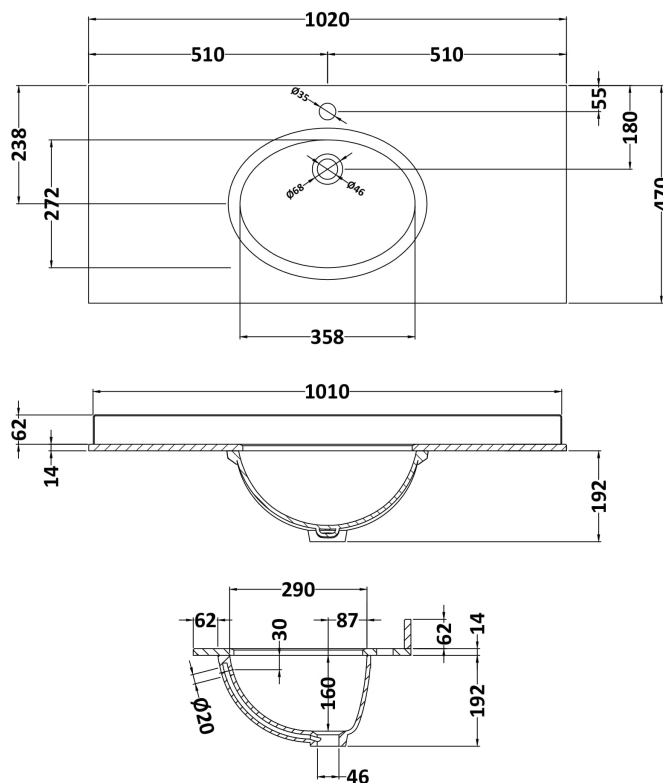

### Product Dimensions

Height (mm):	810
Width (mm):	1021
Depth (mm):	471
Nett Weight (kg):	42.5

### Outer Box Dimensions (If Applicable)

Height (mm):	
Width (mm):	
Depth (mm):	
Gross Weight (kg):	
Barcode:	5056211844594

### Product Dimensions

Height (mm):	268
Width (mm):	1020
Depth (mm):	470
Nett Weight (kg):	18

### Packaging Dimensions

Height (mm):	250
Width (mm):	1100
Depth (mm):	580
Gross Weight (kg):	18.5