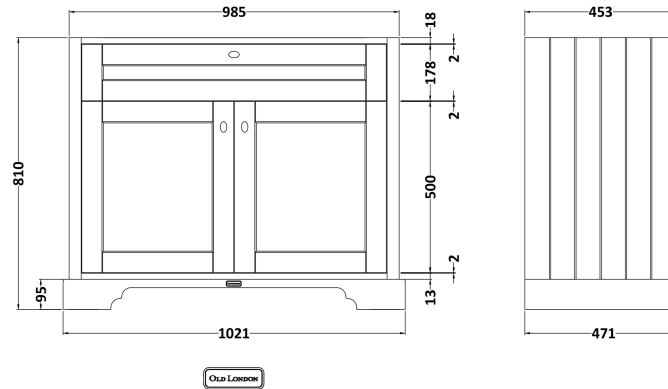

### Product Dimensions

Height (mm):	810
Width (mm):	1021
Depth (mm):	471
Nett Weight (kg):	42.5

### Packaging Dimensions

Height (mm):	850
Width (mm):	1055
Depth (mm):	510
Gross Weight (kg):	43.5

### Product Dimensions

Height (mm):	268
Width (mm):	1020
Depth (mm):	470
Nett Weight (kg):	18

### Packaging Dimensions

Height (mm):	250
Width (mm):	1100
Depth (mm):	580
Gross Weight (kg):	18.5