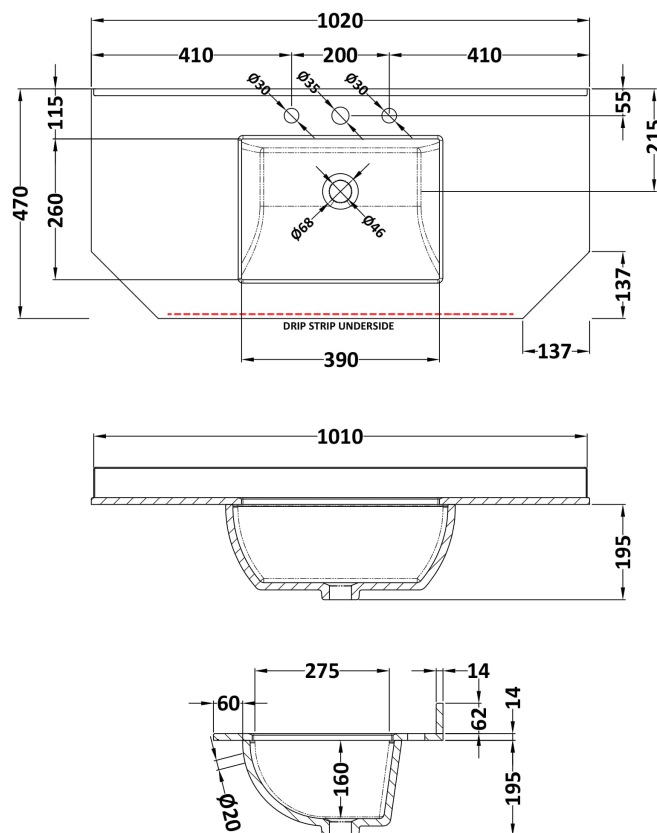

Packaging Dimensions

Height (mm):	850
Width (mm):	1055
Depth (mm):	510
Gross Weight (kg):	43.5

Packaging Data

Box Colour:	Brown Cardboard Box
Box Qty:	1
Label Size:	150 x 100
Label Colour:	White Label
Label Qty:	2

Outer Box Dimensions (If Applicable)

Height (mm):	
Width (mm):	
Depth (mm):	
Gross Weight (kg):	
Barcode:	5056211871798

Product Details

Country of Origin:	Ireland
Fitting Instruction:	No
CE Certification:	
FSC Certified Materials:	Yes
Colour:	Storm Grey
Construction Method:	Cam & Wood Dowel
Construction Type:	Rigid
Cabinet Finish:	Mdf Vinyl Textured Woodgrain
Fascia Finish:	Mdf Vinyl Textured Woodgrain
Cabinet Thickness (mm):	18
Fascia Thickness (mm):	18
Drawer Included:	No
Drawer Type:	Not Applicable
No of Shelves:	1
Hinge Type:	95 Degree Inset Clip-On S/C
Hinge Included:	Yes
Adjustable Legs:	Not Applicable
Fixings Included:	Not Required
Handle Style:	Traditional
Waste Shroud:	No
Handle Included:	Yes
Handle Type:	Knob

Sales Code: LOM273

Description: 1000 Single Bowl Angled Marble Top 3Th

Product Dimensions

Height (mm):	268
Width (mm):	1020
Depth (mm):	470
Nett Weight (kg):	18

Packaging Dimensions

Height (mm):	250
Width (mm):	1100
Depth (mm):	580
Gross Weight (kg):	18.5

Packaging Data

Box Colour:	White Cardboard Box
Box Qty:	1
Label Size:	100 x 50
Label Colour:	White Label
Label Qty:	2

Outer Box Dimensions (If Applicable)

Height (mm):	
Width (mm):	
Depth (mm):	
Gross Weight (kg):	
Barcode:	5056211871576