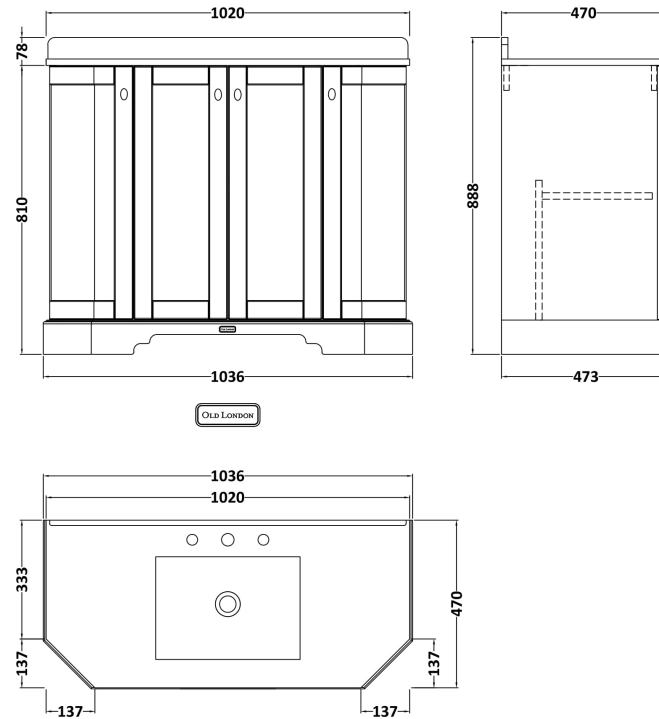

Sales Code: LOF286

Description: 1000 4-Door Angled Unit & Marble Top 3Th

Packaging Details

Barcode: 5056462602813

Sales Code: LON206

Description: 1000 4-Door Angled Basin Unit

Product Dimensions

Height (mm):	810
Width (mm):	1036
Depth (mm):	473
Nett Weight (kg):	42.5

Packaging Dimensions

Height (mm):	850
Width (mm):	1055
Depth (mm):	510
Gross Weight (kg):	43.5

Packaging Data

Box Colour:	Brown Cardboard Box
Box Qty:	1
Label Size:	150 x 100
Label Colour:	White Label
Label Qty:	2

Outer Box Dimensions (If Applicable)

Height (mm):	
Width (mm):	
Depth (mm):	
Gross Weight (kg):	
Barcode:	5056211871798

Product Details

Country of Origin:	Ireland
Fitting Instruction:	No
CE Certification:	
FSC Certified Materials:	Yes
Colour:	Storm Grey
Construction Method:	Cam & Wood Dowel
Construction Type:	Rigid
Cabinet Finish:	Mdf Vinyl Textured Woodgrain
Fascia Finish:	Mdf Vinyl Textured Woodgrain
Cabinet Thickness (mm):	18
Fascia Thickness (mm):	18
Drawer Included:	No
Drawer Type:	Not Applicable
No of Shelves:	1
Hinge Type:	95 Degree Inset Clip-On S/C
Hinge Included:	Yes
Adjustable Legs:	Not Applicable
Fixings Included:	Not Required
Handle Style:	Traditional
Waste Shroud:	No
Handle Included:	Yes
Handle Type:	Knob

Sales Code: LOM273

Description: 1000 Single Bowl Angled Marble Top 3Th

Product Dimensions

Height (mm):	268
Width (mm):	1020
Depth (mm):	470
Nett Weight (kg):	18

Packaging Dimensions

Height (mm):	250
Width (mm):	1100
Depth (mm):	580
Gross Weight (kg):	18.5