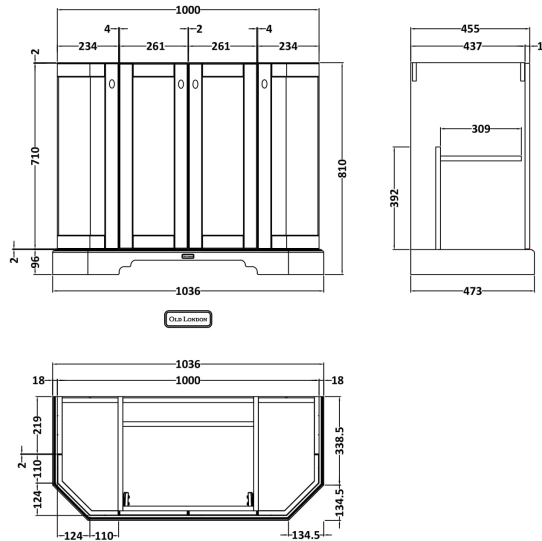

Sales Code: LOF286

Description: 1000 4-Door Angled Unit & Marble Top 3Th

Packaging Details

Barcode: 5056462602813

Sales Code: LON206

Description: 1000 4-Door Angled Basin Unit

Product Dimensions

Height (mm):	810
Width (mm):	1036
Depth (mm):	473
Nett Weight (kg):	42.5

Packaging Dimensions

Height (mm):	850
Width (mm):	1055
Depth (mm):	510
Gross Weight (kg):	43.5

Packaging Data

Box Colour:	Brown Cardboard Box
Box Qty:	1
Label Size:	150 x 100
Label Colour:	White Label
Label Qty:	2

Outer Box Dimensions (If Applicable)

Height (mm):	
Width (mm):	
Depth (mm):	
Gross Weight (kg):	
Barcode:	5056211871798

Product Details

Country of Origin:	Ireland
Fitting Instruction:	No
CE Certification:	
FSC Certified Materials:	Yes
Colour:	Storm Grey
Construction Method:	Cam & Wood Dowel
Construction Type:	Rigid
Cabinet Finish:	Mdf Vinyl Textured Woodgrain
Fascia Finish:	Mdf Vinyl Textured Woodgrain
Cabinet Thickness (mm):	18
Fascia Thickness (mm):	18
Drawer Included:	No
Drawer Type:	Not Applicable
No of Shelves:	1
Hinge Type:	95 Degree Inset Clip-On S/C
Hinge Included:	Yes
Adjustable Legs:	Not Applicable
Fixings Included:	Not Required
Handle Style:	Traditional
Waste Shroud:	No
Handle Included:	Yes
Handle Type:	Knob

Sales Code: LOM273

Description: 1000 Single Bowl Angled Marble Top 3Th

Product Dimensions

Height (mm):	268
Width (mm):	1020
Depth (mm):	470
Nett Weight (kg):	18

Packaging Dimensions

Height (mm):	250
Width (mm):	1100
Depth (mm):	580
Gross Weight (kg):	18.5