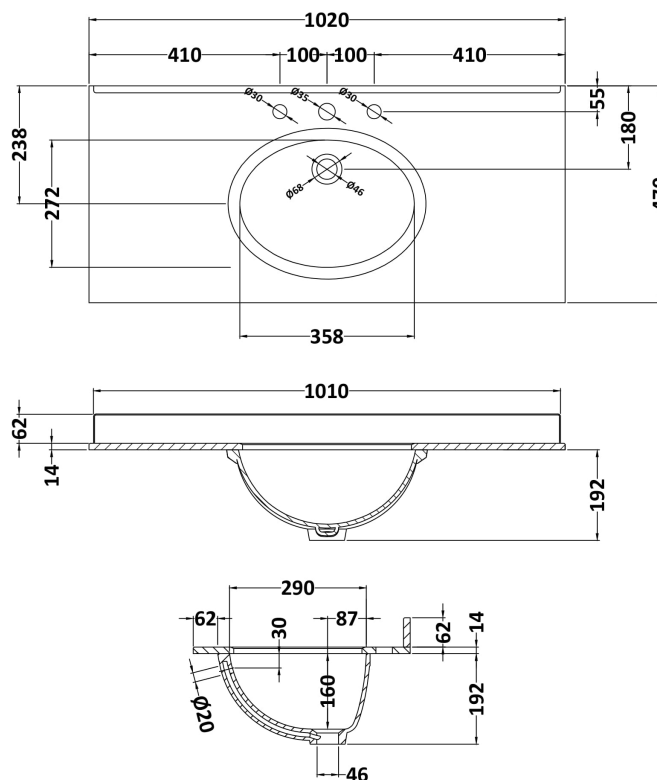

Packaging Dimensions

Height (mm):	850
Width (mm):	1055
Depth (mm):	510
Gross Weight (kg):	43.5

Packaging Data

Box Colour:	Brown Cardboard Box
Box Qty:	1
Label Size:	150 x 100
Label Colour:	White Label
Label Qty:	2

Outer Box Dimensions (If Applicable)

Height (mm):	
Width (mm):	
Depth (mm):	
Gross Weight (kg):	
Barcode:	5056211844587

Product Details

Country of Origin:	Ireland
Fitting Instruction:	No
CE Certification:	
FSC Certified Materials:	Yes
Colour:	Storm Grey
Construction Method:	Cam & Wood Dowel
Construction Type:	Rigid
Cabinet Finish:	Mdf Vinyl Textured Woodgrain
Fascia Finish:	Mdf Vinyl Textured Woodgrain
Cabinet Thickness (mm):	18
Fascia Thickness (mm):	18
Drawer Included:	No
Drawer Type:	Not Applicable
No of Shelves:	1
Hinge Type:	95 Degree Inset Clip-On S/C
Hinge Included:	Yes
Adjustable Legs:	Not Applicable
Fixings Included:	Not Required
Handle Style:	Traditional
Waste Shroud:	No
Handle Included:	Yes
Handle Type:	Knob

Sales Code: LOM249

Description: 1000 Rectangle Marble Top/Basin 3Th

Product Dimensions

Height (mm):	268
Width (mm):	1020
Depth (mm):	470
Nett Weight (kg):	18

Packaging Dimensions

Height (mm):	250
Width (mm):	1100
Depth (mm):	580
Gross Weight (kg):	18.5

Packaging Data

Box Colour:	White Cardboard Box
Box Qty:	1
Label Size:	100 x 50
Label Colour:	White Label
Label Qty:	2

Outer Box Dimensions (If Applicable)

Height (mm):	
Width (mm):	
Depth (mm):	
Gross Weight (kg):	
Barcode:	5056211825777