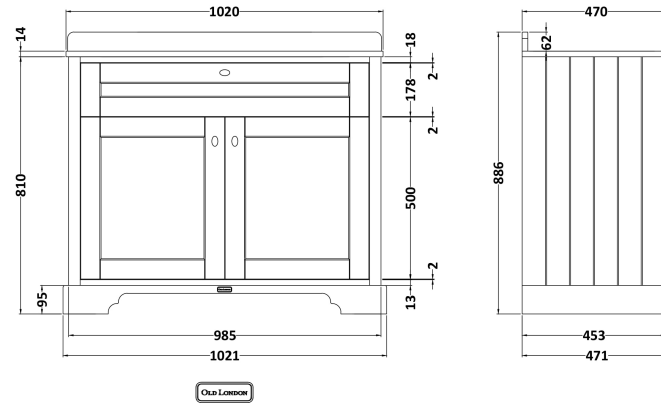

Sales Code: LOF280

Description: 1000 4-Door Unit & Marble Top 3Th

Packaging Details

Barcode: 5056211847731

Sales Code: LON207

Description: 1000 2-Door Basin Unit

Product Dimensions

Height (mm):	810
Width (mm):	1021
Depth (mm):	471
Nett Weight (kg):	42.5

Packaging Dimensions

Height (mm):	850
Width (mm):	1055
Depth (mm):	510
Gross Weight (kg):	43.5

Packaging Data

Box Colour:	Brown Cardboard Box
Box Qty:	1
Label Size:	150 x 100
Label Colour:	White Label
Label Qty:	2

Outer Box Dimensions (If Applicable)

Height (mm):	
Width (mm):	
Depth (mm):	
Gross Weight (kg):	
Barcode:	5056211844587

Product Details

Country of Origin:	Ireland
Fitting Instruction:	No
CE Certification:	
FSC Certified Materials:	Yes
Colour:	Storm Grey
Construction Method:	Cam & Wood Dowel
Construction Type:	Rigid
Cabinet Finish:	Mdf Vinyl Textured Woodgrain
Fascia Finish:	Mdf Vinyl Textured Woodgrain
Cabinet Thickness (mm):	18
Fascia Thickness (mm):	18
Drawer Included:	No
Drawer Type:	Not Applicable
No of Shelves:	1
Hinge Type:	95 Degree Inset Clip-On S/C
Hinge Included:	Yes
Adjustable Legs:	Not Applicable
Fixings Included:	Not Required
Handle Style:	Traditional
Waste Shroud:	No
Handle Included:	Yes
Handle Type:	Knob

Sales Code: LOM249

Description: 1000 Rectangle Marble Top/Basin 3Th

Product Dimensions

Height (mm):	268
Width (mm):	1020
Depth (mm):	470
Nett Weight (kg):	18

Packaging Dimensions

Height (mm):	250
Width (mm):	1100
Depth (mm):	580
Gross Weight (kg):	18.5