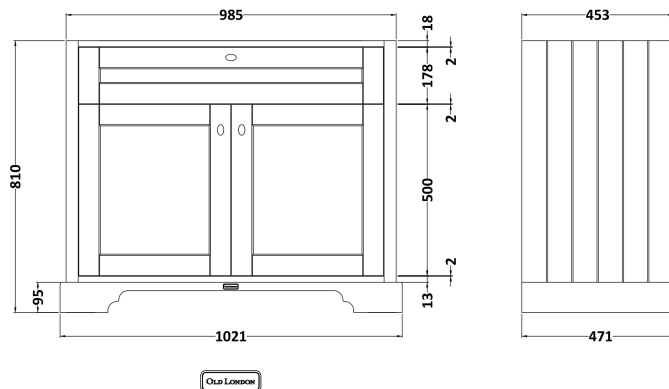

Sales Code: LOF280

Description: 1000 4-Door Unit & Marble Top 3Th

Packaging Details

Barcode: 5056211847731

Sales Code: LON207

Description: 1000 2-Door Basin Unit

Product Dimensions

Height (mm):	810
Width (mm):	1021
Depth (mm):	471
Nett Weight (kg):	42.5

Packaging Dimensions

Height (mm):	850
Width (mm):	1055
Depth (mm):	510
Gross Weight (kg):	43.5

Packaging Data

Box Colour:	Brown Cardboard Box
Box Qty:	1
Label Size:	150 x 100
Label Colour:	White Label
Label Qty:	2

Outer Box Dimensions (If Applicable)

Height (mm):	
Width (mm):	
Depth (mm):	
Gross Weight (kg):	
Barcode:	5056211844587

Product Details

Country of Origin:	Ireland
Fitting Instruction:	No
CE Certification:	
FSC Certified Materials:	Yes
Colour:	Storm Grey
Construction Method:	Cam & Wood Dowel
Construction Type:	Rigid
Cabinet Finish:	Mdf Vinyl Textured Woodgrain
Fascia Finish:	Mdf Vinyl Textured Woodgrain
Cabinet Thickness (mm):	18
Fascia Thickness (mm):	18
Drawer Included:	No
Drawer Type:	Not Applicable
No of Shelves:	1
Hinge Type:	95 Degree Inset Clip-On S/C
Hinge Included:	Yes
Adjustable Legs:	Not Applicable
Fixings Included:	Not Required
Handle Style:	Traditional
Waste Shroud:	No
Handle Included:	Yes
Handle Type:	Knob

Sales Code: LOM249

Description: 1000 Rectangle Marble Top/Basin 3Th

Product Dimensions

Height (mm):	268
Width (mm):	1020
Depth (mm):	470
Nett Weight (kg):	18

Packaging Dimensions

Height (mm):	250
Width (mm):	1100
Depth (mm):	580
Gross Weight (kg):	18.5