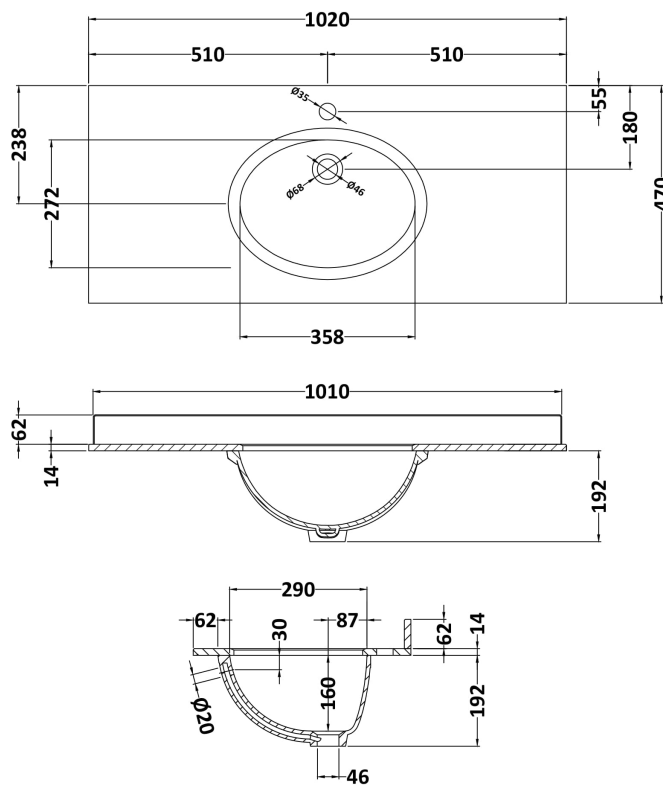

Packaging Dimensions

Height (mm):	850
Width (mm):	1055
Depth (mm):	510
Gross Weight (kg):	43.5

Packaging Data

Box Colour:	Brown Cardboard Box
Box Qty:	1
Label Size:	150 x 100
Label Colour:	White Label
Label Qty:	2

Outer Box Dimensions (If Applicable)

Height (mm):	
Width (mm):	
Depth (mm):	
Gross Weight (kg):	
Barcode:	5056211844587

Product Details

Country of Origin:	Ireland
Fitting Instruction:	No
CE Certification:	
FSC Certified Materials:	Yes
Colour:	Storm Grey
Construction Method:	Cam & Wood Dowel
Construction Type:	Rigid
Cabinet Finish:	Mdf Vinyl Textured Woodgrain
Fascia Finish:	Mdf Vinyl Textured Woodgrain
Cabinet Thickness (mm):	18
Fascia Thickness (mm):	18
Drawer Included:	No
Drawer Type:	Not Applicable
No of Shelves:	1
Hinge Type:	95 Degree Inset Clip-On S/C
Hinge Included:	Yes
Adjustable Legs:	Not Applicable
Fixings Included:	Not Required
Handle Style:	Traditional
Waste Shroud:	No
Handle Included:	Yes
Handle Type:	Knob

Sales Code: LOM246

Description: 1000 Rectangle Marble Top/Basin 1Th

Product Dimensions

Height (mm):	268
Width (mm):	1020
Depth (mm):	470
Nett Weight (kg):	18

Packaging Dimensions

Height (mm):	250
Width (mm):	1100
Depth (mm):	580
Gross Weight (kg):	18.5

Packaging Data

Box Colour:	White Cardboard Box
Box Qty:	1
Label Size:	100 x 50
Label Colour:	White Label
Label Qty:	2

Outer Box Dimensions (If Applicable)

Height (mm):	
Width (mm):	
Depth (mm):	
Gross Weight (kg):	
Barcode:	5056211825746