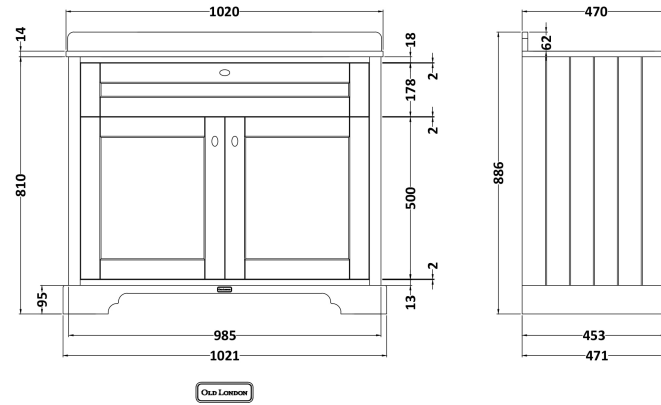

Sales Code: LOF277

Description: 1000 4-Door Unit & Marble Top 1Th

Packaging Details

Barcode: 5056211847649

Sales Code: LON207

Description: 1000 2-Door Basin Unit

Product Dimensions

Height (mm):	810
Width (mm):	1021
Depth (mm):	471
Nett Weight (kg):	42.5

Packaging Dimensions

Height (mm):	850
Width (mm):	1055
Depth (mm):	510
Gross Weight (kg):	43.5

Packaging Data

Box Colour:	Brown Cardboard Box
Box Qty:	1
Label Size:	150 x 100
Label Colour:	White Label
Label Qty:	2

Outer Box Dimensions (If Applicable)

Height (mm):	
Width (mm):	
Depth (mm):	
Gross Weight (kg):	
Barcode:	5056211844587

Product Details

Country of Origin:	Ireland
Fitting Instruction:	No
CE Certification:	
FSC Certified Materials:	Yes
Colour:	Storm Grey
Construction Method:	Cam & Wood Dowel
Construction Type:	Rigid
Cabinet Finish:	Mdf Vinyl Textured Woodgrain
Fascia Finish:	Mdf Vinyl Textured Woodgrain
Cabinet Thickness (mm):	18
Fascia Thickness (mm):	18
Drawer Included:	No
Drawer Type:	Not Applicable
No of Shelves:	1
Hinge Type:	95 Degree Inset Clip-On S/C
Hinge Included:	Yes
Adjustable Legs:	Not Applicable
Fixings Included:	Not Required
Handle Style:	Traditional
Waste Shroud:	No
Handle Included:	Yes
Handle Type:	Knob

Sales Code: LOM246

Description: 1000 Rectangle Marble Top/Basin 1Th

Product Dimensions

Height (mm):	268
Width (mm):	1020
Depth (mm):	470
Nett Weight (kg):	18

Packaging Dimensions

Height (mm):	250
Width (mm):	1100
Depth (mm):	580
Gross Weight (kg):	18.5