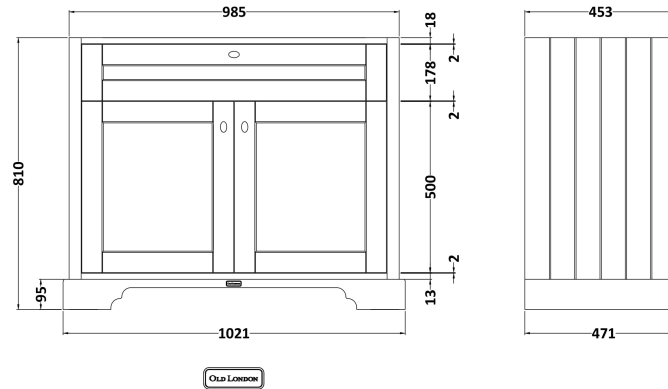

Sales Code: LOF277

Description: 1000 4-Door Unit & Marble Top 1Th

Packaging Details

Barcode: 5056211847649

Sales Code: LON207

Description: 1000 2-Door Basin Unit

Product Dimensions

Height (mm):	810
Width (mm):	1021
Depth (mm):	471
Nett Weight (kg):	42.5

Packaging Dimensions

Height (mm):	850
Width (mm):	1055
Depth (mm):	510
Gross Weight (kg):	43.5

Packaging Data

Box Colour:	Brown Cardboard Box
Box Qty:	1
Label Size:	150 x 100
Label Colour:	White Label
Label Qty:	2

Outer Box Dimensions (If Applicable)

Height (mm):	
Width (mm):	
Depth (mm):	
Gross Weight (kg):	
Barcode:	5056211844587

Product Details

Country of Origin:	Ireland
Fitting Instruction:	No
CE Certification:	
FSC Certified Materials:	Yes
Colour:	Storm Grey
Construction Method:	Cam & Wood Dowel
Construction Type:	Rigid
Cabinet Finish:	Mdf Vinyl Textured Woodgrain
Fascia Finish:	Mdf Vinyl Textured Woodgrain
Cabinet Thickness (mm):	18
Fascia Thickness (mm):	18
Drawer Included:	No
Drawer Type:	Not Applicable
No of Shelves:	1
Hinge Type:	95 Degree Inset Clip-On S/C
Hinge Included:	Yes
Adjustable Legs:	Not Applicable
Fixings Included:	Not Required
Handle Style:	Traditional
Waste Shroud:	No
Handle Included:	Yes
Handle Type:	Knob

Sales Code: LOM246

Description: 1000 Rectangle Marble Top/Basin 1Th

Product Dimensions

Height (mm):	268
Width (mm):	1020
Depth (mm):	470
Nett Weight (kg):	18

Packaging Dimensions

Height (mm):	250
Width (mm):	1100
Depth (mm):	580
Gross Weight (kg):	18.5