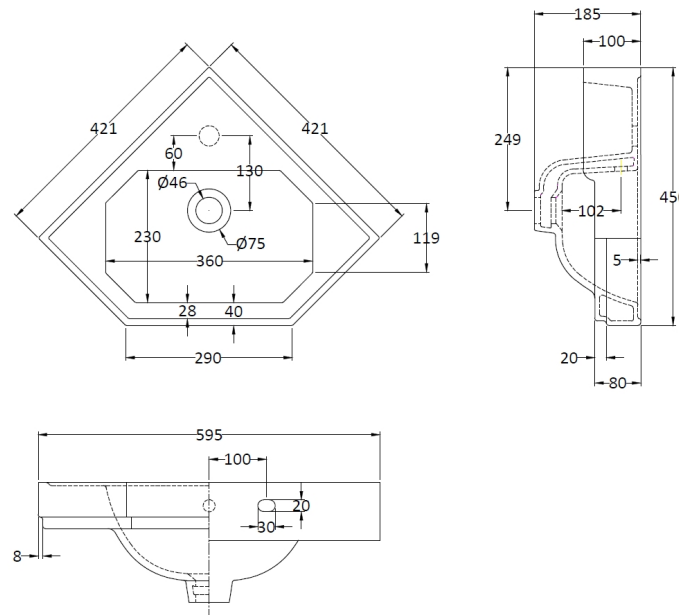

Product Dimensions

Height (mm):	770
Width (mm):	573
Depth (mm):	425
Nett Weight (kg):	17.2

Packaging Dimensions

Height (mm):	800
Width (mm):	436
Depth (mm):	436
Gross Weight (kg):	17.7

Packaging Data

Box Colour:	Brown Cardboard Box
Box Qty:	1
Label Size:	150 x 100
Label Colour:	White Label
Label Qty:	2

Outer Box Dimensions (If Applicable)

Height (mm):	
Width (mm):	
Depth (mm):	
Gross Weight (kg):	
Barcode:	5056211818472

Product Details

Country of Origin:	United Kingdom
Fitting Instruction:	No
CE Certification:	
FSC Certified Materials:	Yes
Colour:	Storm Grey
Construction Method:	Cam & Wood Dowel
Construction Type:	Rigid
Cabinet Finish:	Mdf Vinyl Textured Woodgrain
Fascia Finish:	Mdf Vinyl Textured Woodgrain
Cabinet Thickness (mm):	18
Fascia Thickness (mm):	18
Drawer Included:	No
Drawer Type:	Not Applicable
No of Shelves:	1
Hinge Type:	95 Degree Inset Clip-On S/C
Hinge Included:	Yes
Adjustable Legs:	Not Applicable
Fixings Included:	Not Required
Handle Style:	Traditional
Waste Shroud:	No
Handle Included:	Yes
Handle Type:	Knob

Sales Code: NCS809

Description: Corner Basin 1Th

Product Dimensions

Height (mm):	190
Width (mm):	600
Depth (mm):	450
Nett Weight (kg):	9

Packaging Dimensions

Height (mm):	210
Width (mm):	440
Depth (mm):	440
Gross Weight (kg):	9.5

Packaging Data

Box Colour:	Brown Cardboard Box - Printed
Box Qty:	1
Label Size:	100 x 50
Label Colour:	Not Applicable
Label Qty:	0

Outer Box Dimensions (If Applicable)

Height (mm):	
Width (mm):	
Depth (mm):	
Gross Weight (kg):	
Barcode:	5055369040094