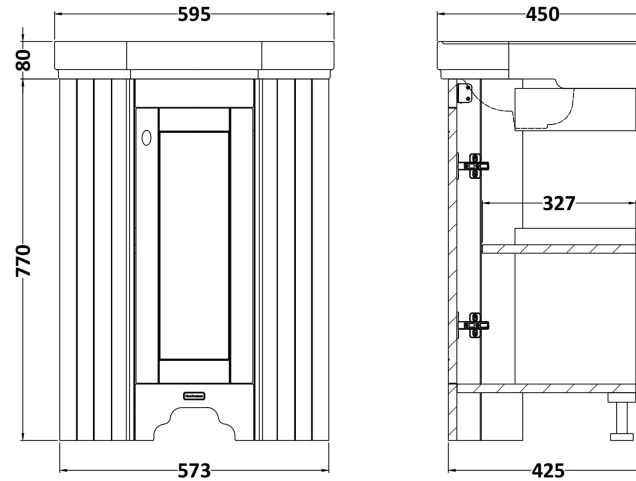

Sales Code: LOF209

Description: Corner 2-Door Unit & Basin 1Th

Packaging Details

Barcode: 5056211820000

OLD LONDON

Sales Code: LON280

Description: Corner Basin Unit

OLD LONDON

Product Dimensions

Height (mm):	770
Width (mm):	573
Depth (mm):	425
Nett Weight (kg):	17.2

Packaging Dimensions

Height (mm):	800
Width (mm):	436
Depth (mm):	436
Gross Weight (kg):	17.7

Packaging Data

Box Colour:	Brown Cardboard Box
Box Qty:	1
Label Size:	150 x 100
Label Colour:	White Label
Label Qty:	2

Outer Box Dimensions (If Applicable)

Height (mm):	
Width (mm):	
Depth (mm):	
Gross Weight (kg):	
Barcode:	5056211818472

Product Details

Country of Origin:	United Kingdom
Fitting Instruction:	No
CE Certification:	
FSC Certified Materials:	Yes
Colour:	Storm Grey
Construction Method:	Cam & Wood Dowel
Construction Type:	Rigid
Cabinet Finish:	Mdf Vinyl Textured Woodgrain
Fascia Finish:	Mdf Vinyl Textured Woodgrain
Cabinet Thickness (mm):	18
Fascia Thickness (mm):	18
Drawer Included:	No
Drawer Type:	Not Applicable
No of Shelves:	1
Hinge Type:	95 Degree Inset Clip-On S/C
Hinge Included:	Yes
Adjustable Legs:	Not Applicable
Fixings Included:	Not Required
Handle Style:	Traditional
Waste Shroud:	No
Handle Included:	Yes
Handle Type:	Knob

Sales Code: NCS809

Description: Corner Basin 1Th

Product Dimensions

Height (mm):	190
Width (mm):	600
Depth (mm):	450
Nett Weight (kg):	9

Packaging Dimensions

Height (mm):	210
Width (mm):	440
Depth (mm):	440
Gross Weight (kg):	9.5