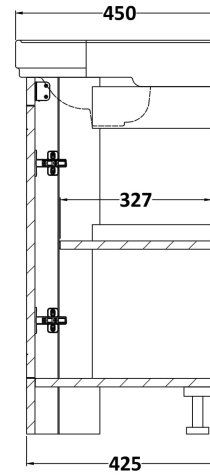

Sales Code: LOF209

Description: Corner 2-Door Unit & Basin 1Th

Packaging Details

Barcode: 5056211820000

OLD LONDON

Sales Code: LON280

Description: Corner Basin Unit

OLD LONDON

Product Dimensions

Height (mm):	770
Width (mm):	573
Depth (mm):	425
Nett Weight (kg):	17.2

Packaging Dimensions

Height (mm):	800
Width (mm):	436
Depth (mm):	436
Gross Weight (kg):	17.7

Packaging Data

Box Colour:	Brown Cardboard Box
Box Qty:	1
Label Size:	150 x 100
Label Colour:	White Label
Label Qty:	2

Outer Box Dimensions (If Applicable)

Height (mm):	
Width (mm):	
Depth (mm):	
Gross Weight (kg):	
Barcode:	5056211818472

Product Details

Country of Origin:	United Kingdom
Fitting Instruction:	No
CE Certification:	
FSC Certified Materials:	Yes
Colour:	Storm Grey
Construction Method:	Cam & Wood Dowel
Construction Type:	Rigid
Cabinet Finish:	Mdf Vinyl Textured Woodgrain
Fascia Finish:	Mdf Vinyl Textured Woodgrain
Cabinet Thickness (mm):	18
Fascia Thickness (mm):	18
Drawer Included:	No
Drawer Type:	Not Applicable
No of Shelves:	1
Hinge Type:	95 Degree Inset Clip-On S/C
Hinge Included:	Yes
Adjustable Legs:	Not Applicable
Fixings Included:	Not Required
Handle Style:	Traditional
Waste Shroud:	No
Handle Included:	Yes
Handle Type:	Knob

Sales Code: NCS809

Description: Corner Basin 1Th

Product Dimensions

Height (mm):	190
Width (mm):	600
Depth (mm):	450
Nett Weight (kg):	9

Packaging Dimensions

Height (mm):	210
Width (mm):	440
Depth (mm):	440
Gross Weight (kg):	9.5