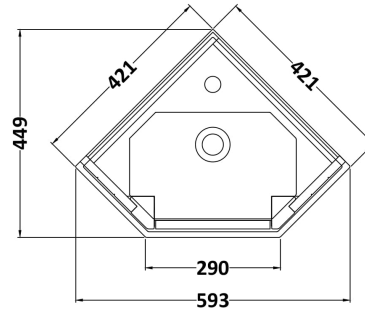

Sales Code: LOF209

Description: Corner 2-Door Unit & Basin 1Th

Packaging Details

Barcode: 5056211820000

OLD LONDON