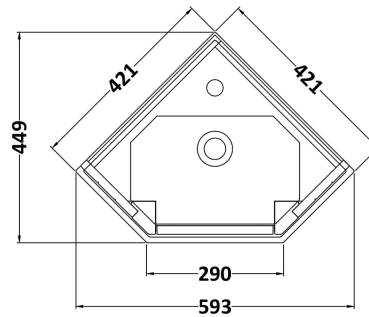

Product Dimensions

Height (mm):	770
Width (mm):	573
Depth (mm):	425
Nett Weight (kg):	17.2

Packaging Dimensions

Height (mm):	800
Width (mm):	436
Depth (mm):	436
Gross Weight (kg):	17.7

Packaging Data

Box Colour:	Brown Cardboard Box
Box Qty:	1
Label Size:	150 x 100
Label Colour:	White Label
Label Qty:	2

Outer Box Dimensions (If Applicable)

Height (mm):	
Width (mm):	
Depth (mm):	
Gross Weight (kg):	
Barcode:	5056211818472

Product Details

Country of Origin:	United Kingdom
Fitting Instruction:	No
CE Certification:	
FSC Certified Materials:	Yes
Colour:	Storm Grey
Construction Method:	Cam & Wood Dowel
Construction Type:	Rigid
Cabinet Finish:	Mdf Vinyl Textured Woodgrain
Fascia Finish:	Mdf Vinyl Textured Woodgrain
Cabinet Thickness (mm):	18
Fascia Thickness (mm):	18
Drawer Included:	No
Drawer Type:	Not Applicable
No of Shelves:	1
Hinge Type:	95 Degree Inset Clip-On S/C
Hinge Included:	Yes
Adjustable Legs:	Not Applicable
Fixings Included:	Not Required
Handle Style:	Traditional
Waste Shroud:	No
Handle Included:	Yes
Handle Type:	Knob

Sales Code: NCS809

Description: Corner Basin 1Th

Product Dimensions

Height (mm):	190
Width (mm):	600
Depth (mm):	450
Nett Weight (kg):	9

Packaging Dimensions

Height (mm):	210
Width (mm):	440
Depth (mm):	440
Gross Weight (kg):	9.5

Packaging Data

Box Colour:	Brown Cardboard Box - Printed
Box Qty:	1
Label Size:	100 x 50
Label Colour:	Not Applicable
Label Qty:	0

Outer Box Dimensions (If Applicable)

Height (mm):	
Width (mm):	
Depth (mm):	
Gross Weight (kg):	
Barcode:	5055369040094