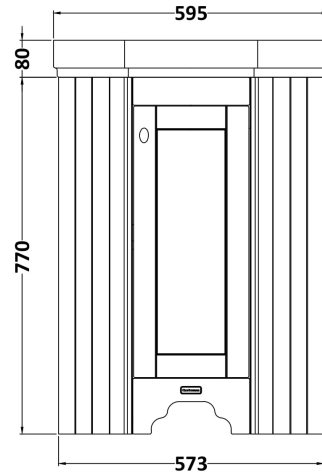

Sales Code: LOF209

Description: Corner 2-Door Unit & Basin 1Th

Packaging Details

Barcode: 5056211820000

OLD LONDON

Sales Code: LON280

Description: Corner Basin Unit

OLD LONDON

Product Dimensions

Height (mm):	770
Width (mm):	573
Depth (mm):	425
Nett Weight (kg):	17.2

Packaging Dimensions

Height (mm):	800
Width (mm):	436
Depth (mm):	436
Gross Weight (kg):	17.7

Packaging Data

Box Colour:	Brown Cardboard Box
Box Qty:	1
Label Size:	150 x 100
Label Colour:	White Label
Label Qty:	2

Outer Box Dimensions (If Applicable)

Height (mm):	
Width (mm):	
Depth (mm):	
Gross Weight (kg):	
Barcode:	5056211818472

Product Details

Country of Origin:	United Kingdom
Fitting Instruction:	No
CE Certification:	
FSC Certified Materials:	Yes
Colour:	Storm Grey
Construction Method:	Cam & Wood Dowel
Construction Type:	Rigid
Cabinet Finish:	Mdf Vinyl Textured Woodgrain
Fascia Finish:	Mdf Vinyl Textured Woodgrain
Cabinet Thickness (mm):	18
Fascia Thickness (mm):	18
Drawer Included:	No
Drawer Type:	Not Applicable
No of Shelves:	1
Hinge Type:	95 Degree Inset Clip-On S/C
Hinge Included:	Yes
Adjustable Legs:	Not Applicable
Fixings Included:	Not Required
Handle Style:	Traditional
Waste Shroud:	No
Handle Included:	Yes
Handle Type:	Knob

Sales Code: NCS809

Description: Corner Basin 1Th

Product Dimensions

Height (mm):	190
Width (mm):	600
Depth (mm):	450
Nett Weight (kg):	9

Packaging Dimensions

Height (mm):	210
Width (mm):	440
Depth (mm):	440
Gross Weight (kg):	9.5