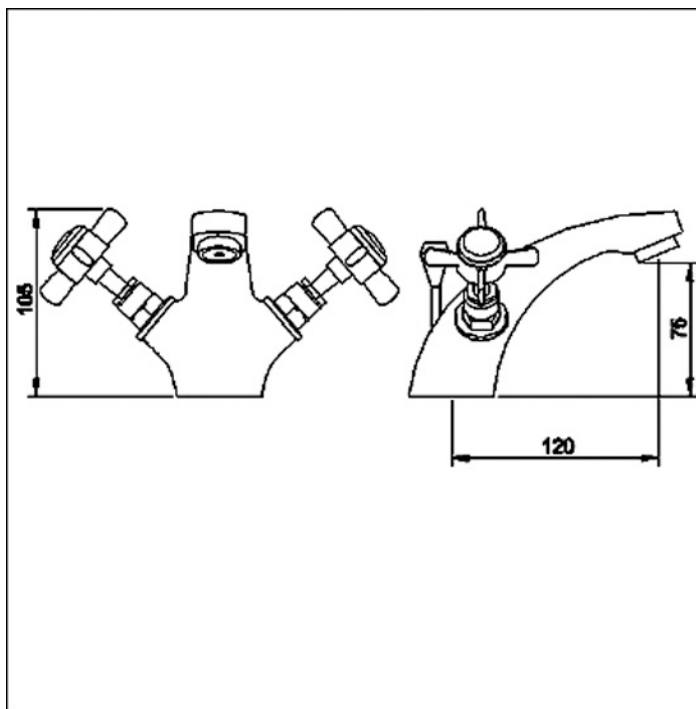

Sales Code: I345X

Description: Mono Basin Mixer With Pop-Up Waste

Product Dimensions

Height (mm):	105
Width (mm):	50
Depth (mm):	155
Length (mm):	
Nett Weight (kg):	1.45

Packaging Dimensions

Height (mm):	85
Width (mm):	170
Depth (mm):	200
Gross Weight (kg):	1.64

Packaging Data

Box Colour:	White Cardboard Box
Box Qty:	1
Label Size:	100 x 50
Label Colour:	White Label
Label Qty:	2

Outer Box Dimensions (If Applicable)

Height (mm):	
Width (mm):	
Depth (mm):	
Length (mm):	
Gross Weight (kg):	12
Barcode:	5055146102403

Product Details

Country of Origin:	China
Fitting Instruction:	No
Product Material:	Brass
Control Type:	Manual
Waste Included:	Waste Included
Waste Type:	Pop-Up
WRAS Approval:	No
Approval No:	N/A
Valve/Cartridge Type:	Screw Down
Colour/Finish:	Chrome
Mount Type:	Deck
Operating Pressure (bar):	0.1
Flow Rates: (Litres Per Min)	0.1 bar: 4.2 0.5 bar: 11.7 1 bar: 16.8 2 bar: 24.2 3 bar: 30
Pipe Size:	15 mm (1/2" Bsp)
Pipe Centres:	N/A