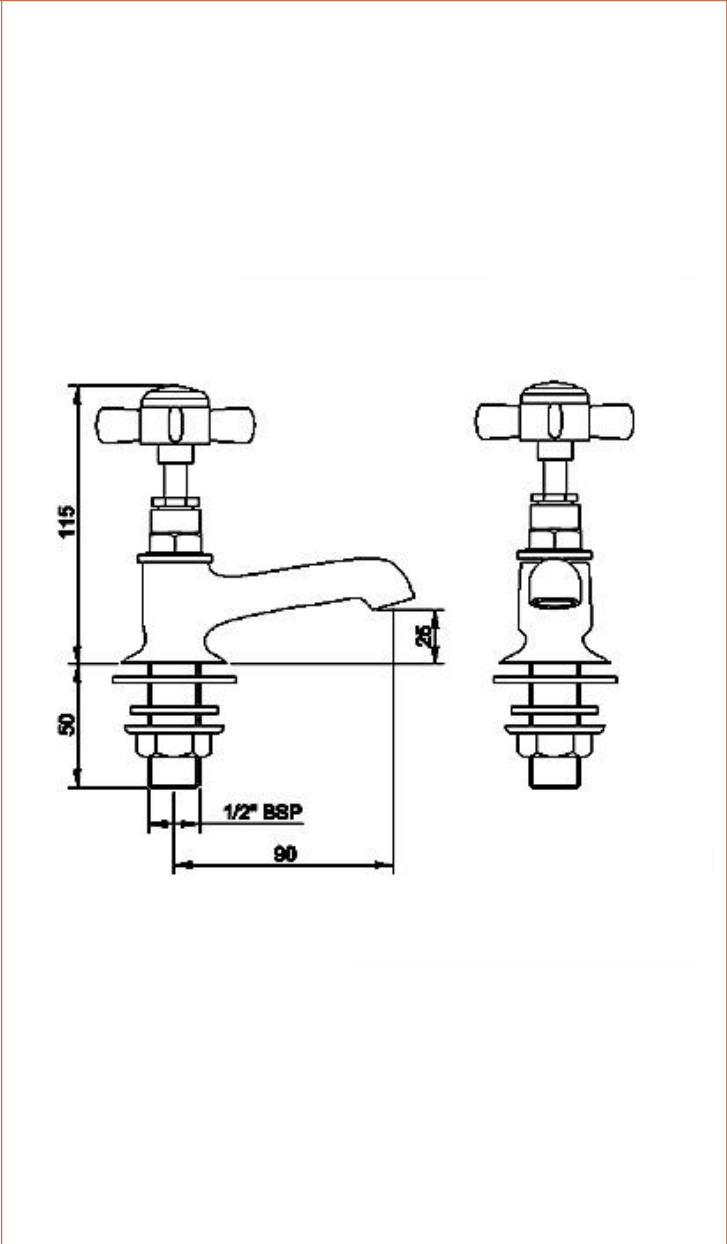

Sales Code: I321XE

Description: Basin Taps

**Product Dimensions**

Height (mm):	115
Width (mm):	40
Depth (mm):	115
Length (mm):	
Nett Weight (kg):	0.91

**Packaging Dimensions**

Height (mm):	55
Width (mm):	160
Depth (mm):	260
Gross Weight (kg):	1.07

**Packaging Data**

Box Colour:	White Cardboard Box
Box Qty:	1
Label Size:	100 x 50
Label Colour:	White Label
Label Qty:	2

**Outer Box Dimensions (If Applicable)**

Height (mm):	300
Width (mm):	270
Depth (mm):	500
Length (mm):	
Gross Weight (kg):	16
Barcode:	5055146102045

**Product Details**

Country of Origin:	China
Fitting Instruction:	No
Product Material:	Brass
Control Type:	Manual
Waste Included:	Waste Not Included
Waste Type:	Not Applicable
WRAS Approval: No	Approval No: N/A
Valve/Cartridge Type:	Screw Down
Colour/Finish:	Chrome
Mount Type:	Deck
Operating Pressure (bar):	0.1
Flow Rates: (Litres Per Min)	0.1 bar: 8    0.5 bar: 24    1 bar: 33    2 bar: 44    3 bar: 0
Pipe Size:	15 mm (1/2" Bsp)
Pipe Centres:	180 mm