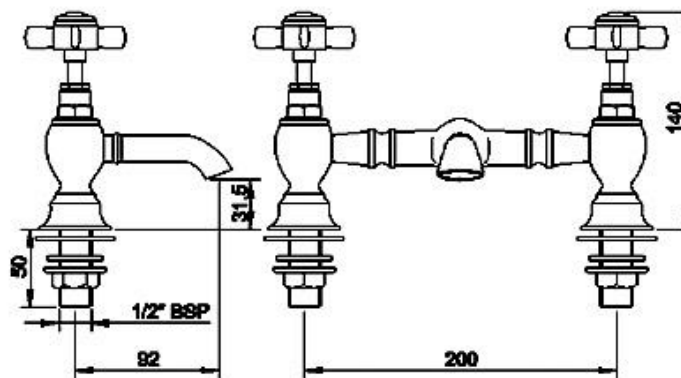

Sales Code: I315X

Description: Beaumont Luxury Bridge Basin Mixer Nowst

Product Dimensions

Height (mm):	140
Width (mm):	240
Depth (mm):	140
Length (mm):	
Nett Weight (kg):	1.18

Packaging Dimensions

Height (mm):	155
Width (mm):	160
Depth (mm):	255
Gross Weight (kg):	1.48

Packaging Data

Box Colour:	White Cardboard Box
Box Qty:	1
Label Size:	100 x 50
Label Colour:	White Label
Label Qty:	2

Outer Box Dimensions (If Applicable)

Height (mm):	325
Width (mm):	270
Depth (mm):	500
Length (mm):	
Gross Weight (kg):	9
Barcode:	5055146104490

Product Details

Country of Origin:	China
Fitting Instruction:	No
Product Material:	Brass
Control Type:	Manual
Waste Included:	Waste Not Included
Waste Type:	Not Applicable
WRAS Approval: No	Approval No: N/A
Valve/Cartridge Type:	Screw Down
Colour/Finish:	Chrome
Mount Type:	Deck
Operating Pressure (bar):	0.1
Flow Rates: (Litres Per Min)	0.1 bar: 12 0.5 bar: 30 1 bar: 44 2 bar: 48 3 bar: 0
Pipe Size:	1/2"
Pipe Centres:	200 mm