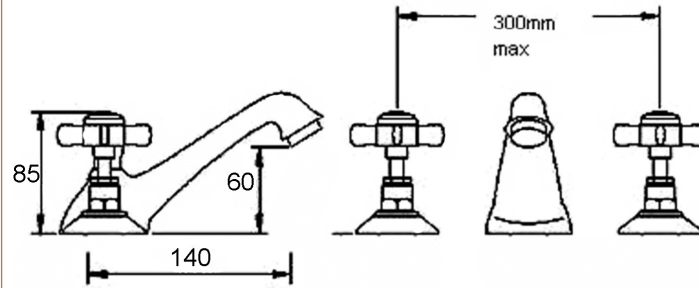

Sales Code: I307X

Description: 3 Tap Hole Basin Mixer W/ Pop-Up Waste

Product Dimensions

Height (mm):	85
Width (mm):	50
Depth (mm):	165
Length (mm):	
Nett Weight (kg):	2.35

Packaging Dimensions

Height (mm):	85
Width (mm):	170
Depth (mm):	395
Gross Weight (kg):	2.68

Packaging Data

Box Colour:	White Cardboard Box
Box Qty:	1
Label Size:	100 x 50
Label Colour:	White Label
Label Qty:	2

Outer Box Dimensions (If Applicable)

Height (mm):	
Width (mm):	
Depth (mm):	
Length (mm):	
Gross Weight (kg):	
Barcode:	5055146118237

Product Details

Country of Origin:	China
Fitting Instruction:	No
Product Material:	Brass
Control Type:	Manual
Waste Included:	Waste Included
Waste Type:	Pop-Up
WRAS Approval:	N/A
Approval No:	N/A
Valve/Cartridge Type:	
Colour/Finish:	Chrome
Mount Type:	Deck
Operating Pressure (bar):	0.1

Flow Rates: (Litres Per Min) 0.1 bar: 4.5 0.5 bar: 10 1 bar: 15.7 2 bar: 23 3 bar: 29.3

Pipe Size:

Pipe Centres: N/A