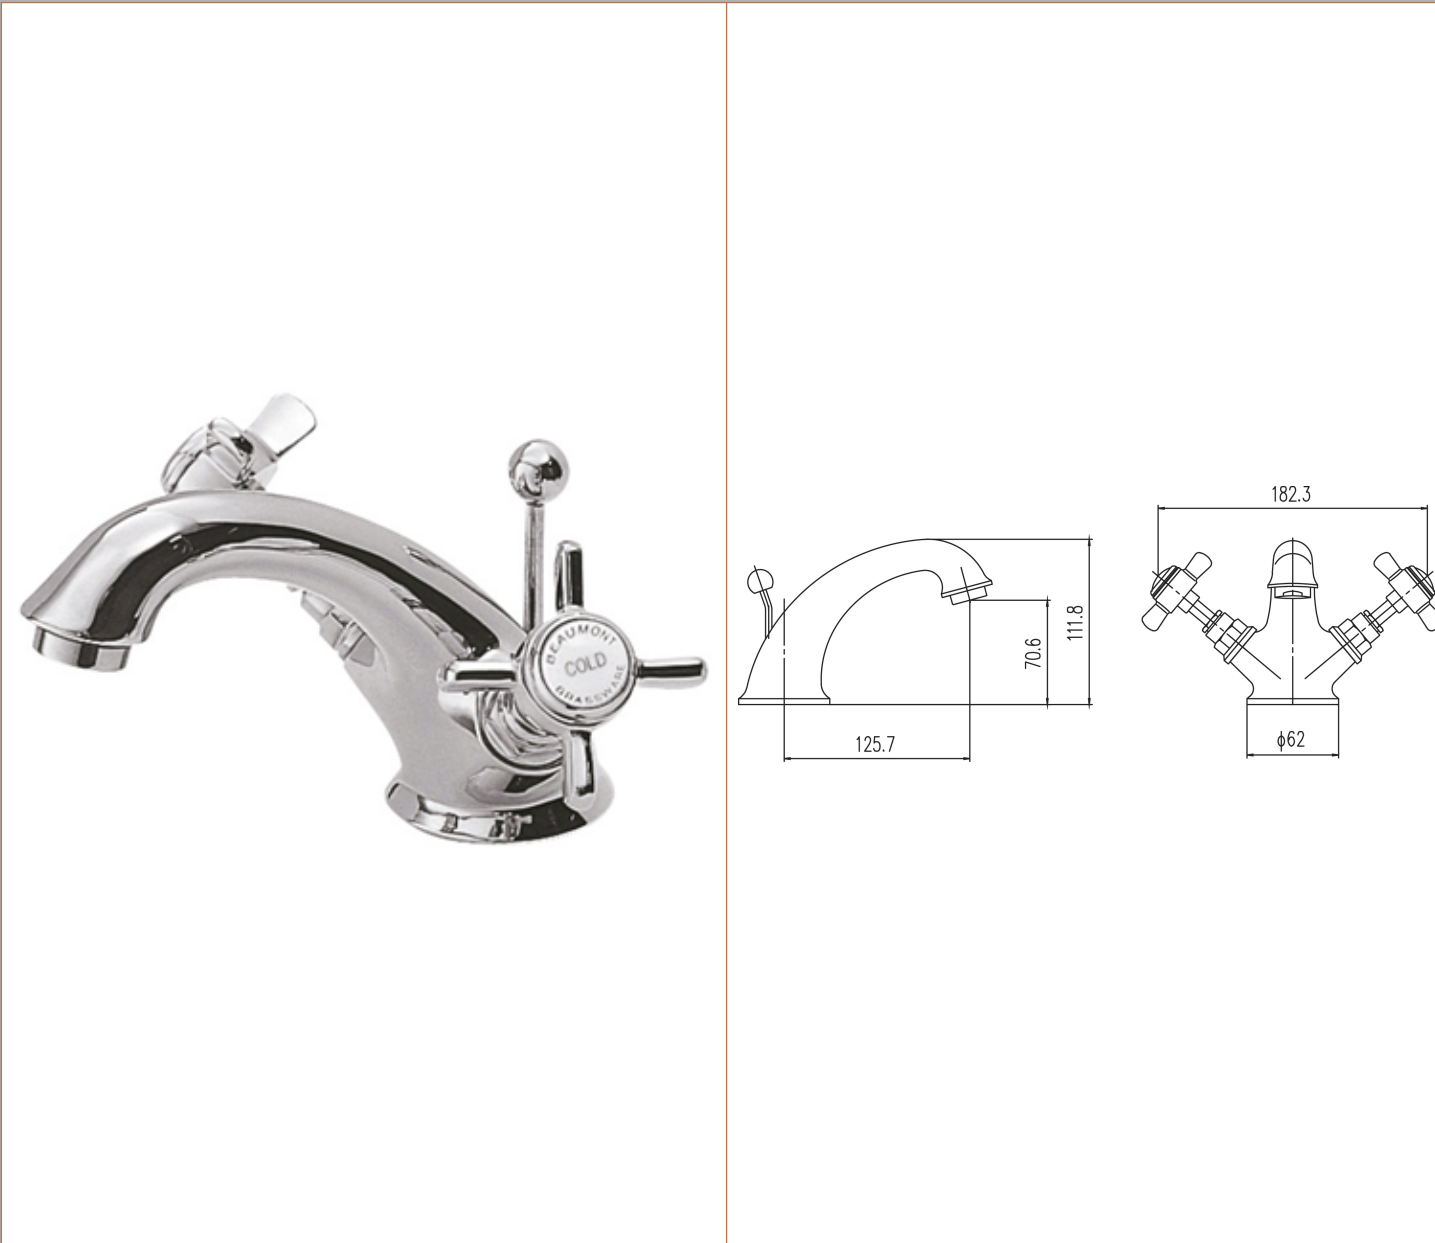

Sales Code: I305X

Description: Luxury Beaumont Mono W/Pop-Up Waste

Product Dimensions

| | |
|-------------------|------|
| Height (mm): | 112 |
| Width (mm): | 62 |
| Depth (mm): | 197 |
| Length (mm): | |
| Nett Weight (kg): | 1.68 |

Packaging Dimensions

| | |
|--------------------|------|
| Height (mm): | 120 |
| Width (mm): | 215 |
| Depth (mm): | 390 |
| Gross Weight (kg): | 2.31 |

Packaging Data

| | |
|---------------|---------------------|
| Box Colour: | White Cardboard Box |
| Box Qty: | 1 |
| Label Size: | 100 x 50 |
| Label Colour: | White Label |
| Label Qty: | 2 |

Outer Box Dimensions (If Applicable)

| | |
|--------------------|---------------|
| Height (mm): | 395 |
| Width (mm): | 415 |
| Depth (mm): | 440 |
| Length (mm): | |
| Gross Weight (kg): | 13 |
| Barcode: | 5055146112426 |

Product Details

| | |
|------------------------------|---|
| Country of Origin: | China |
| Fitting Instruction: | No |
| Product Material: | Brass |
| Control Type: | Manual |
| Waste Included: | Waste Included |
| Waste Type: | Pop-Up |
| WRAS Approval: | Approval No: N/A |
| Valve/Cartridge Type: | Screw Down |
| Colour/Finish: | Chrome |
| Mount Type: | Deck |
| Operating Pressure (bar): | 0.1 |
| Flow Rates: (Litres Per Min) | 0.1 bar: 4.2 0.5 bar: 9.8 1 bar: 14 2 bar: 20 3 bar: 25.5 |
| Pipe Size: | 15 mm (1/2" Bsp) |
| Pipe Centres: | N/A |