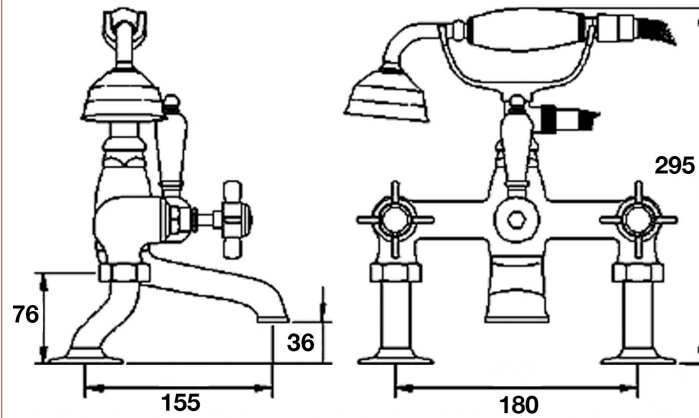

Sales Code: I303X

Description: Luxury 3/4" Cranked Bsm W/ Shower Kit

Product Dimensions

Height (mm):	295
Width (mm):	215
Depth (mm):	180
Length (mm):	
Nett Weight (kg):	3.53

Packaging Dimensions

Height (mm):	140
Width (mm):	235
Depth (mm):	265
Gross Weight (kg):	3.99

Packaging Data

Box Colour:	White Cardboard Box
Box Qty:	1
Label Size:	100 x 50
Label Colour:	White Label
Label Qty:	2

Outer Box Dimensions (If Applicable)

Height (mm):	315
Width (mm):	280
Depth (mm):	490
Length (mm):	
Gross Weight (kg):	17
Barcode:	5055146115878

Product Details

Country of Origin:	China
Fitting Instruction:	No
Product Material:	Brass
Control Type:	Manual
Waste Included:	Waste Not Included
Waste Type:	Not Applicable
WRAS Approval: No	Approval No: N/A
Valve/Cartridge Type:	Screw Down
Colour/Finish:	Chrome
Mount Type:	Deck
Operating Pressure (bar):	0.1
Flow Rates: (Litres Per Min)	0.1 bar: 12 0.5 bar: 36 1 bar: 48 2 bar: 0 3 bar: 0
Pipe Size:	22 mm (3/4" Bsp)
Pipe Centres:	180 mm