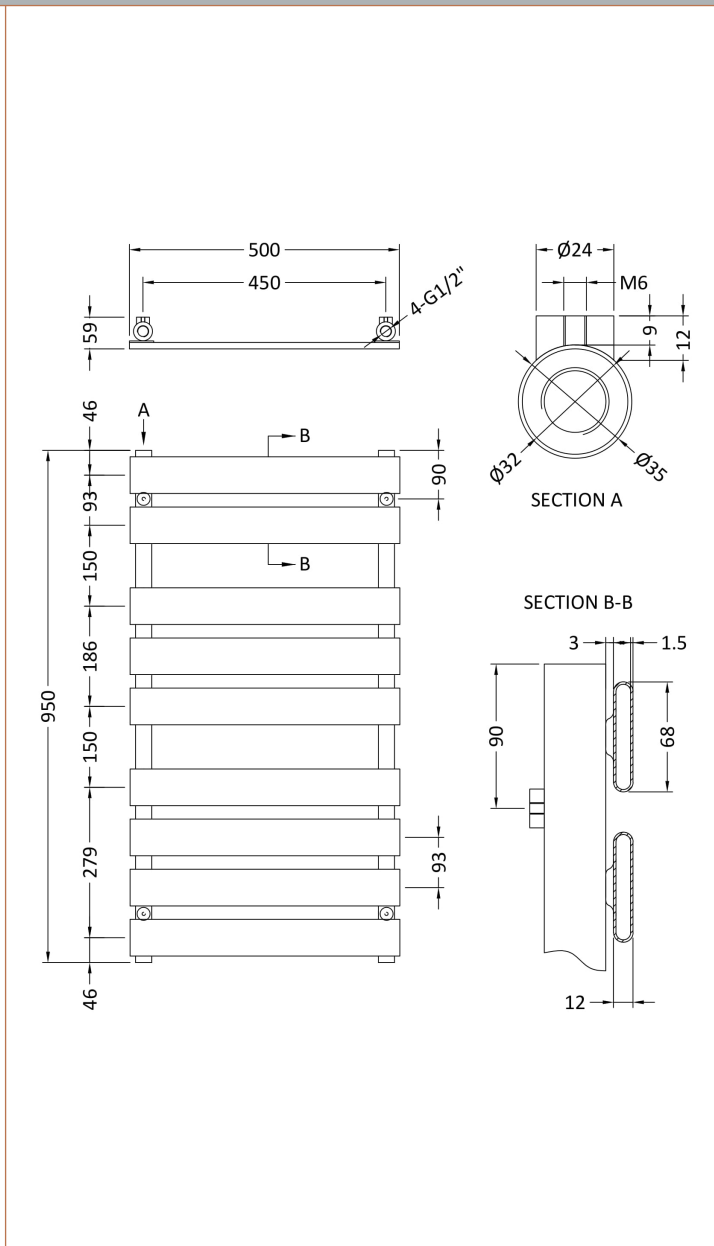

Sales Code: HL382

Description: Piazza (9 Bar) Towel Rail 950mmx500mm

Product Dimensions

Height (mm):	950
Width (mm):	500
Depth (mm):	59
Length (mm):	
Nett Weight (kg):	13.56

Packaging Dimensions

Height (mm):	67
Width (mm):	500
Length (mm):	950
Gross Weight (kg):	15.5

Packaging Data

Box Colour:	White Cardboard Shrinkwrapped
Box Qty:	1
Label Size:	100 x 50
Label Colour:	White Label
Label Qty:	2

Outer Box Dimensions (If Applicable)

Height (mm):	
Width (mm):	
Length (mm):	
Gross Weight (kg):	
Barcode:	5055146168485

Product Details

Country of Origin:	China		
Fitting Instruction:	No		
Certification:	CE: No	RoHS: N/A	WEEE: N/A
Colour/Finish:	Chrome		
RAL No:	N/A		
Product Material:	Steel		
Heat Element Wattage:	Not Applicable		
Heating Element Wattage Compatible:	N/A		
BTU Outputs:	30°C / 471	50°C / 915	60°C / 1159
Thermal Outputs: (Watts)	30°C / 138	50°C / 268	60°C / 339
Pipe Centres - If Vertical:	450mm		
Pipe Centres - If Horizontal:	N/A		
Max Projection:	130mm		
Tube Diameter:	N/A		
Packaging Volume (L):	47		
Wall to Centre of Tappings:	N/A		
Floor to Centre of Tappings:	78		
Dual Fuel:	N/A		
IP Rating:			